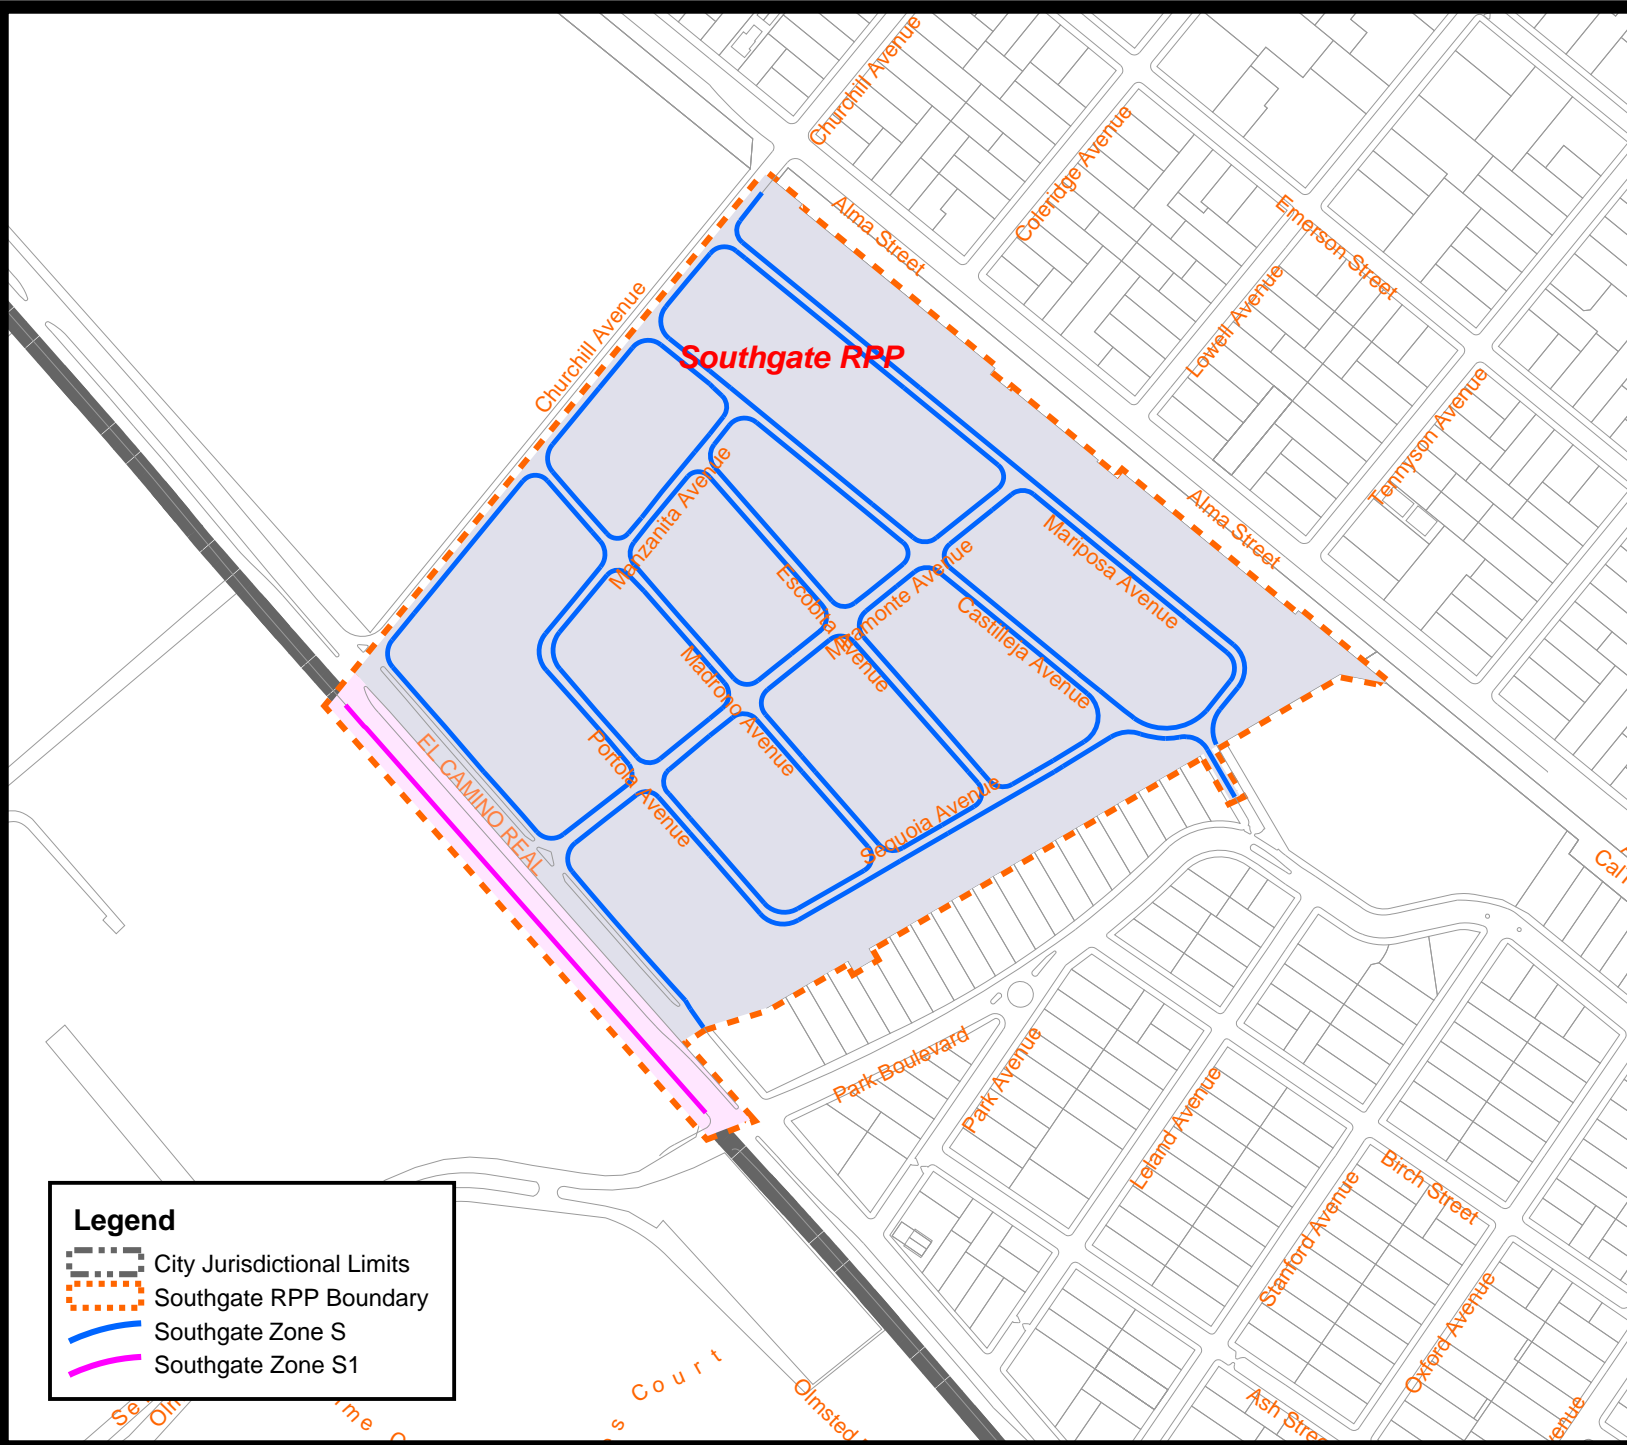

The City of Palo Alto

# Southgate RPP

This map is a product of the City of Palo Alto GIS

**Legend**

- City Jurisdictional Limits
- Southgate RPP Boundary
- Southgate Zone S
- Southgate Zone S1