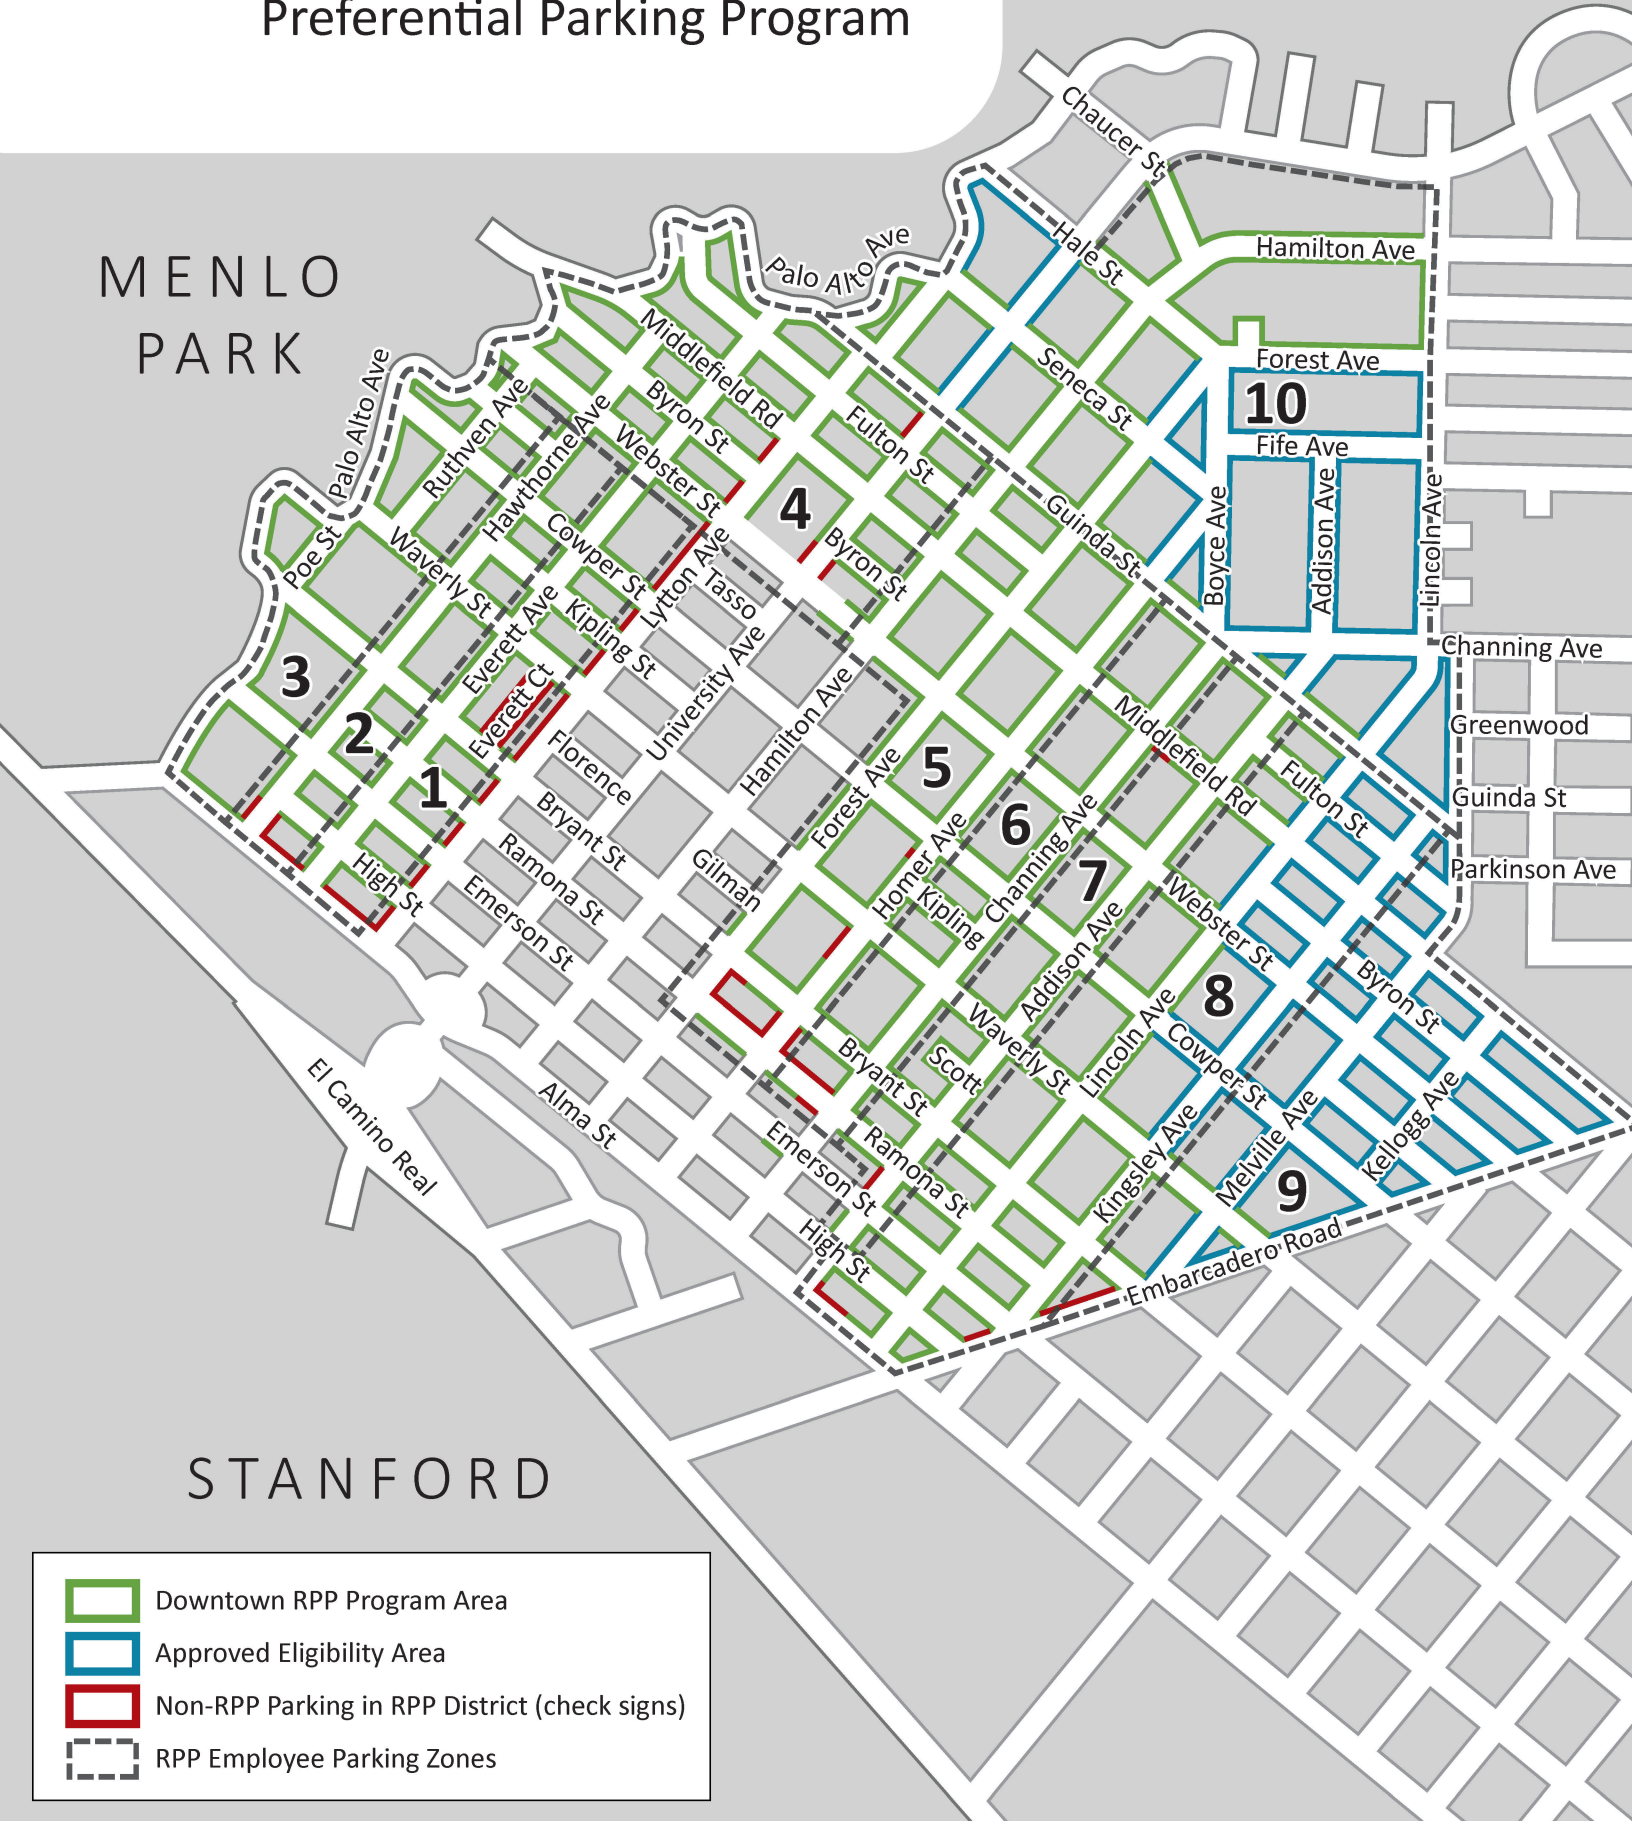

Downtown Residential Preferential Parking Program

MENLO
PARK

STANFORD

-  Downtown RPP Program Area
-  Approved Eligibility Area
-  Non-RPP Parking in RPP District (check signs)
-  RPP Employee Parking Zones

Visit <http://paloalto.parkingguide.com/parking-program/downtown-residential-preferential-parking-program/> for additional information or contact 650-329-2520.