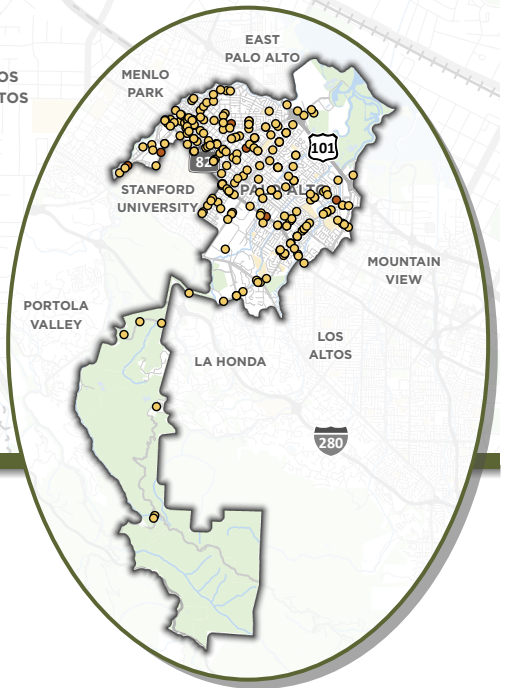

# Bicycle Collisions by Severity

- Fatal and Severe Injury Collisions
- Other Injury Collisions
- City of Palo Alto
- Park/Open Space
- School/University
- Commercial Center
- ⌘ Community Center
- ⌘ Library
- ⌘ Caltrain Stop
- Railroad

Data Sources: City of Palo Alto, MTC