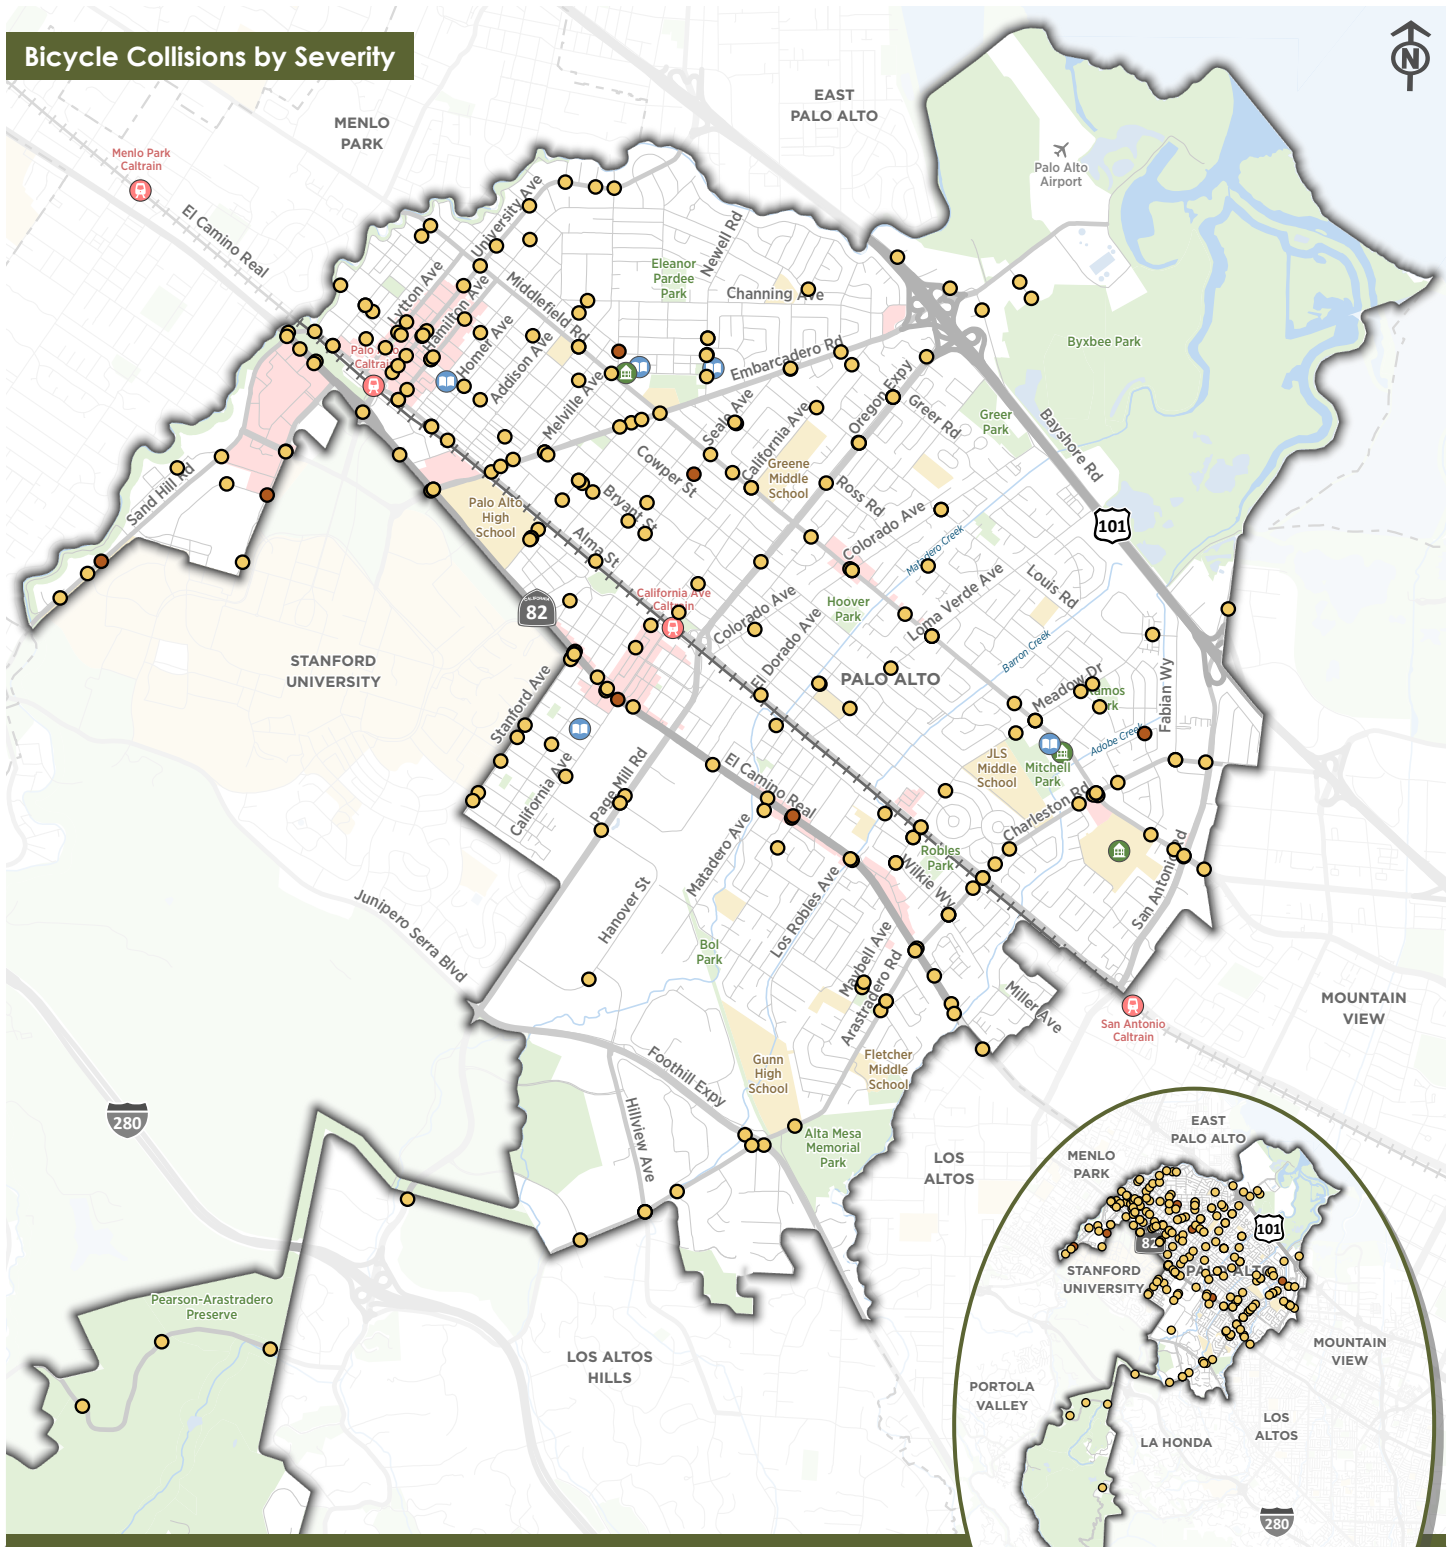

# Bicycle Collisions by Severity

- Fatal and Severe Injury Collisions
- Other Injury Collisions
- City of Palo Alto
- Park/Open Space
- School/University
- Commercial Center
- ⌘ Community Center
- ⌘ Library
- ⌘ Caltrain Stop
- Railroad

Data Sources: City of Palo Alto, MTC