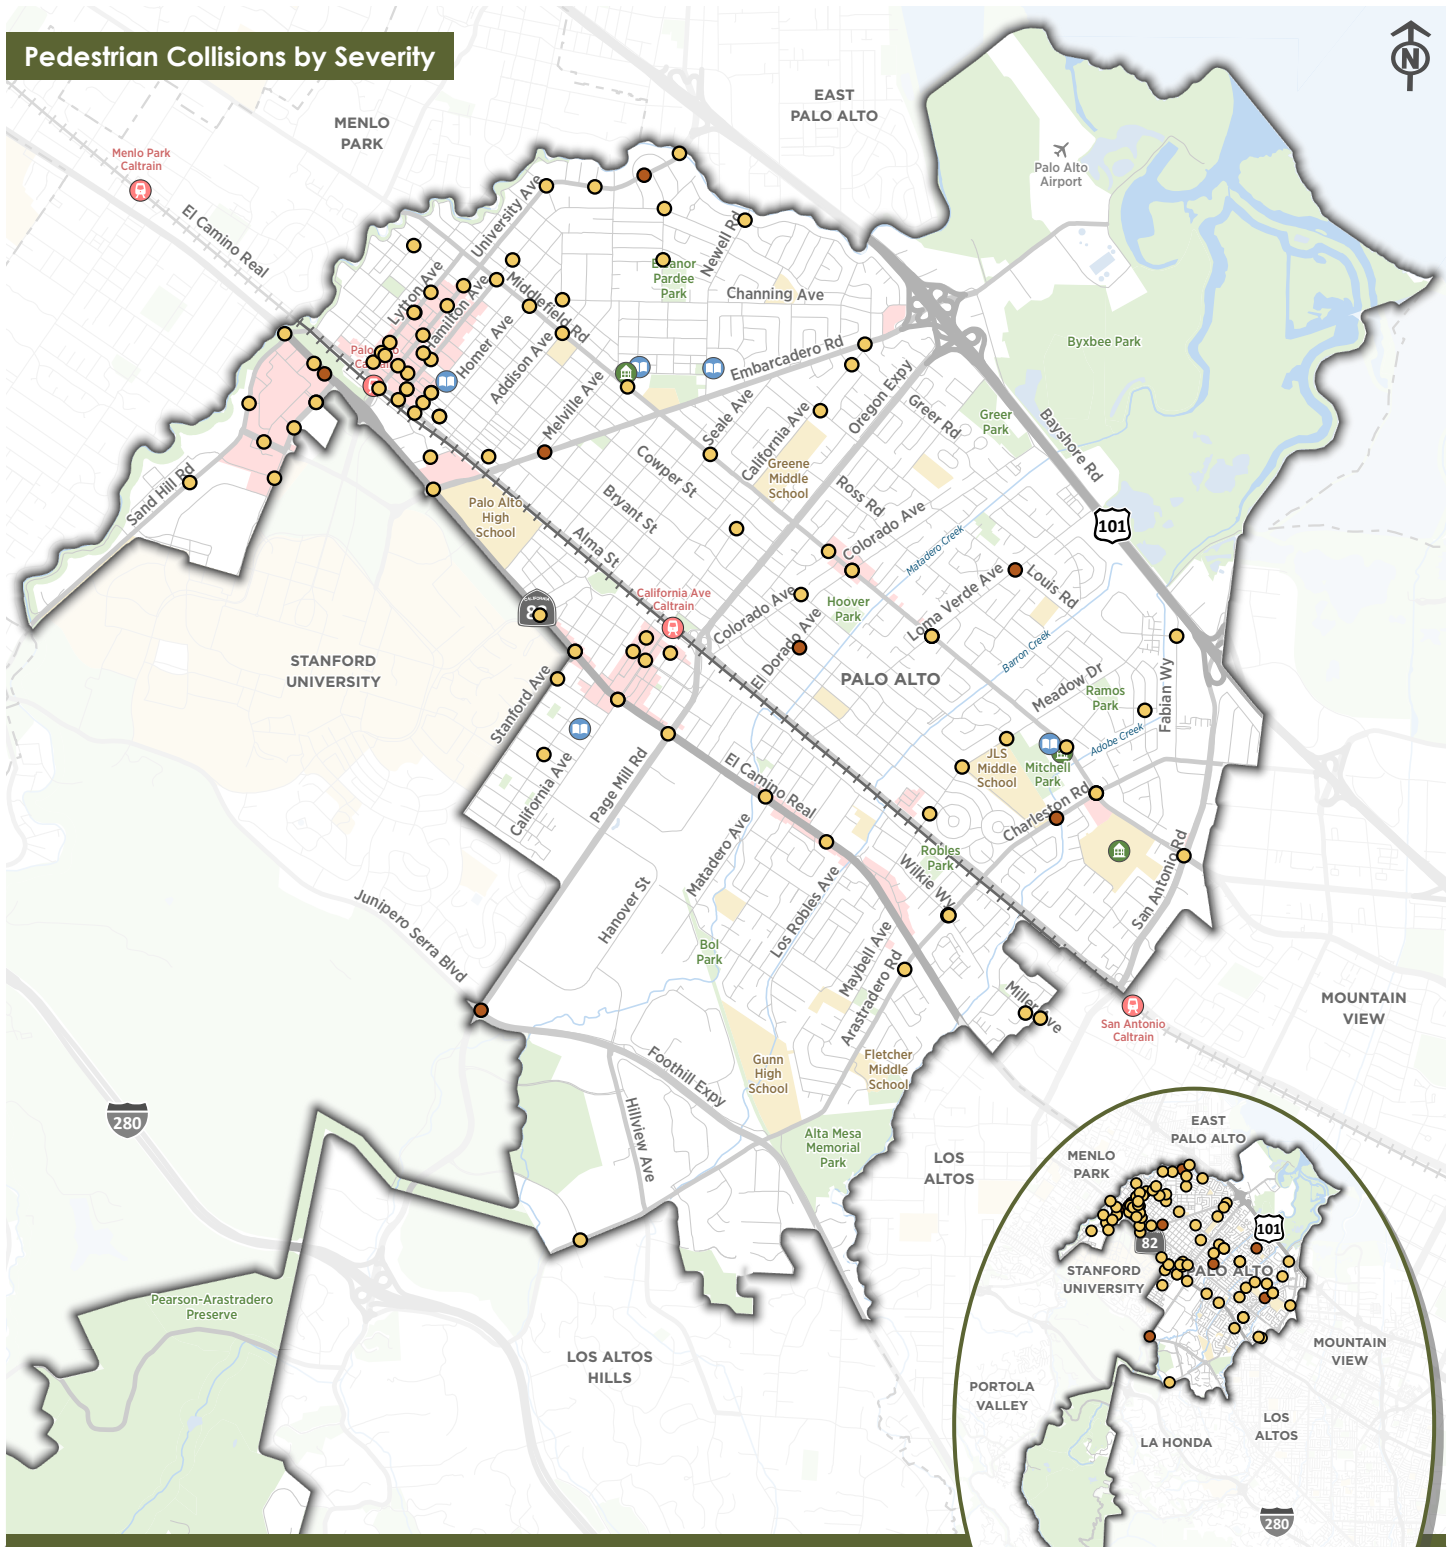

Pedestrian Collisions by Severity

- Fatal and Severe Injury Collisions
- Other Injury Collisions
- City of Palo Alto
- Park/Open Space
- School/University
- Commercial Center
- CC Community Center
- L Library
- C Caltrain Stop
- Railroad

Data Sources: City of Palo Alto, MTC