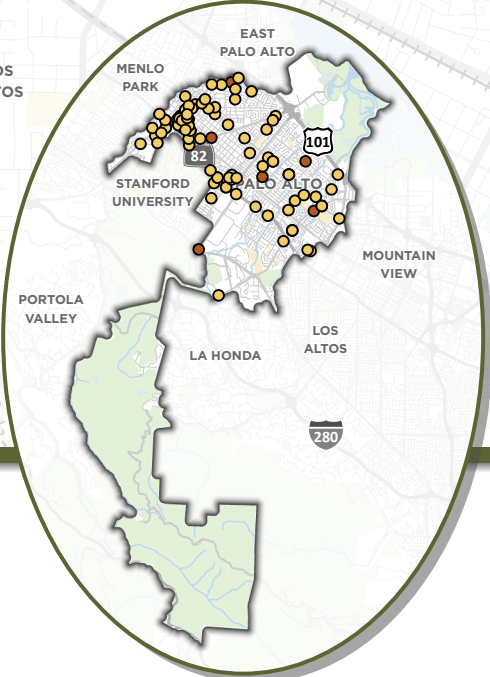

Pedestrian Collisions by Severity

- Fatal and Severe Injury Collisions
- Other Injury Collisions
- City of Palo Alto
- Park/Open Space
- School/University
- Commercial Center
- CC Community Center
- L Library
- C Caltrain Stop
- Railroad

Data Sources: City of Palo Alto, MTC