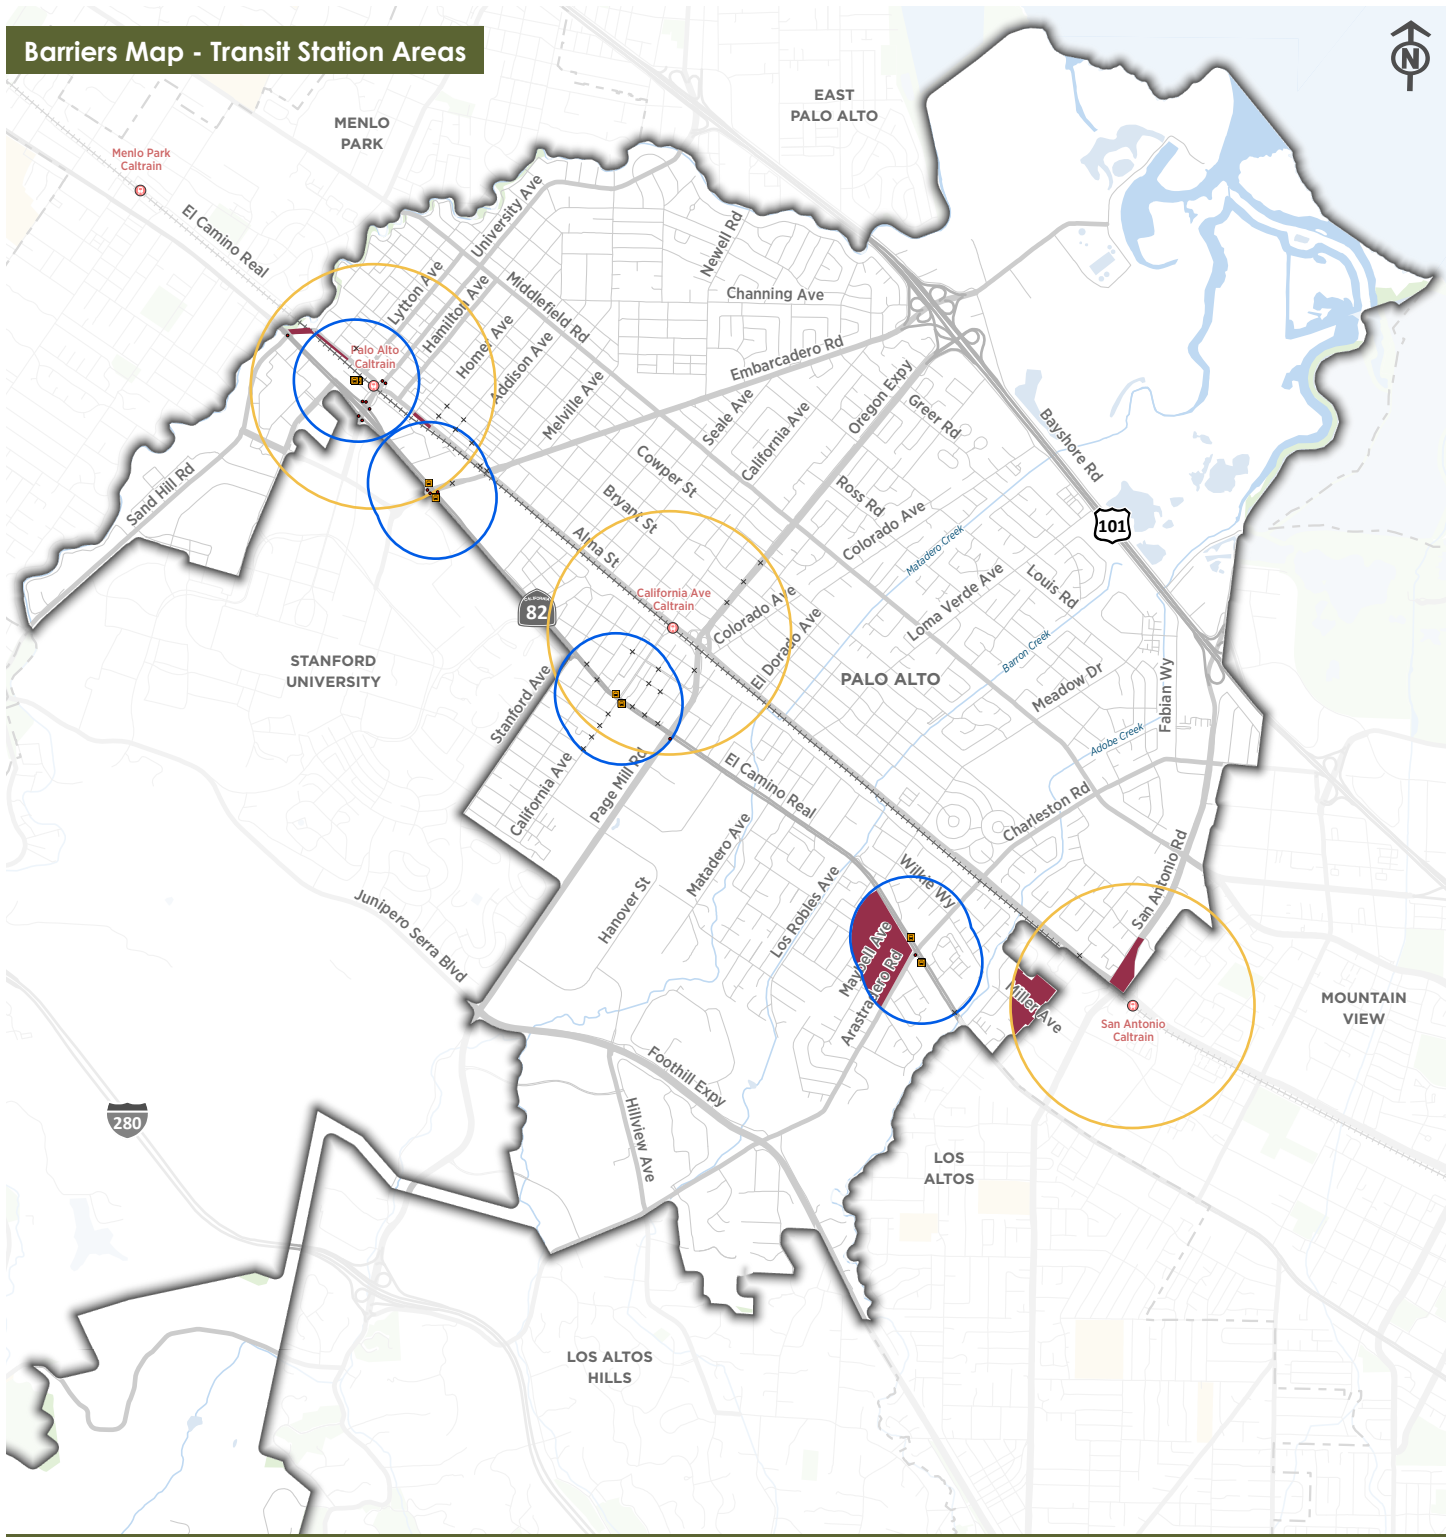

Barriers Map - Transit Station Areas

- Caltrain Stop
- Rapid Bus Stop
- Railroad
- Rail Station Half-Mile Buffer
- Rapid Bus Stop Quarter-Mile Buffer
- City of Palo Alto