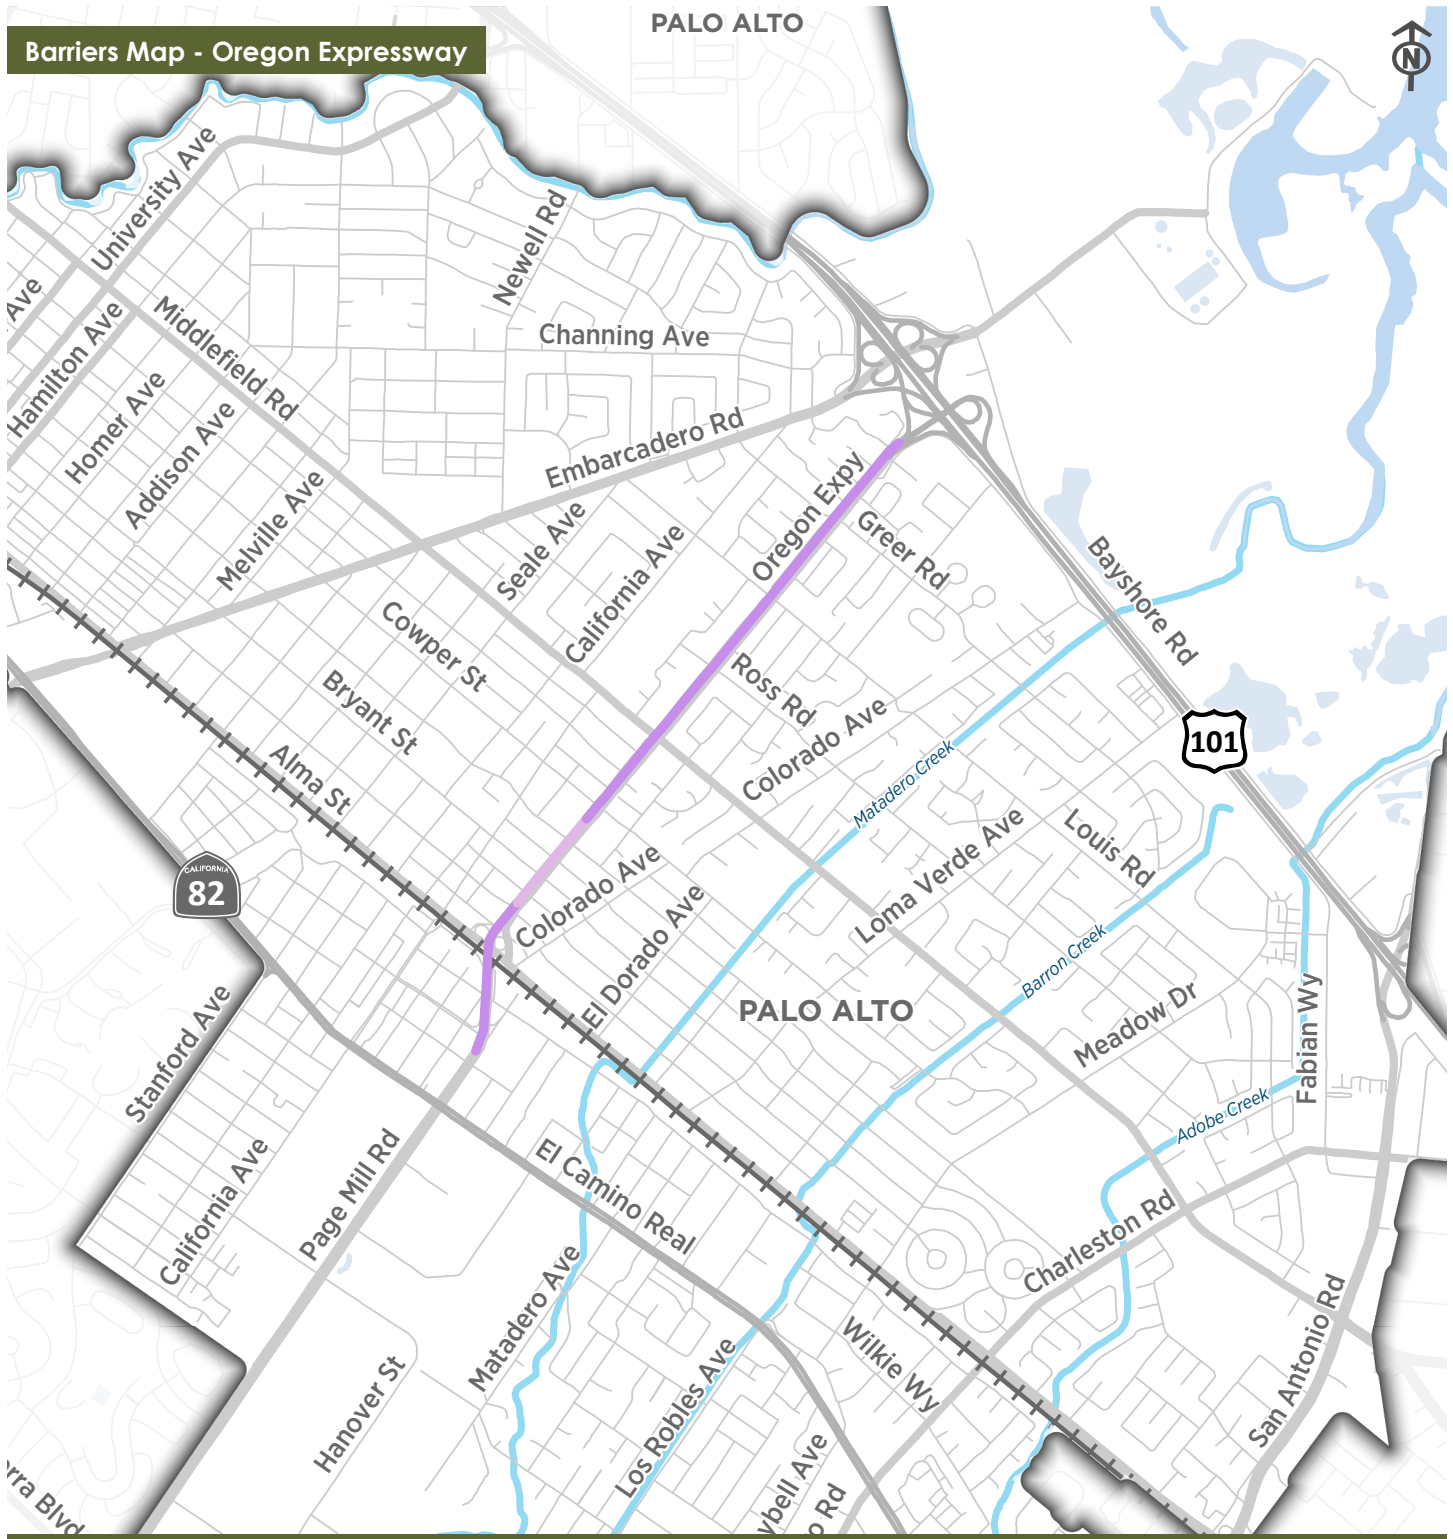

**Barriers Map - Oregon Expressway**

**Barrier Detour**

- Up to 1.25x Detour
- 1.25x - 1.75x Detour
- 1.75x - 2.00x Detour
- 2.00x - 4.00x Detour
- More than 4.00x Detour