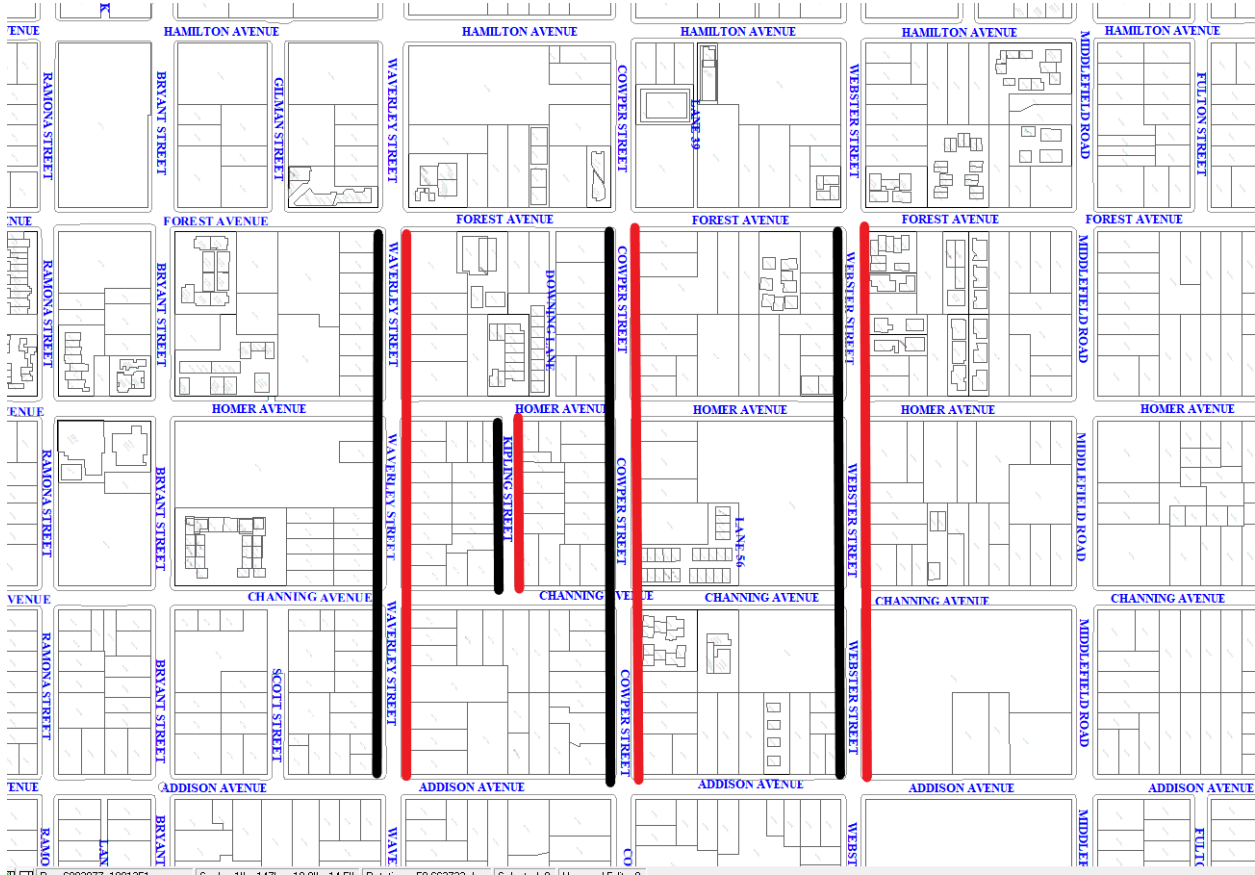

**2024**  
**City of Palo Alto**  
**Posted Street Sweeping**

**Route A1a – Wednesdays**

<b>Street</b>	<b>Block</b>	<b>Scheduled Dates</b>	
Fulton St	200 - 600	(All streets/blocks listed)	
		Side 1 (Black)	Side 2 (Red)
		01/10/24	& 01/17/24
		03/20/24	& 03/27/24
		06/05/24	& 06/12/24
		07/17/24	& 07/24/24
		09/11/24	& 09/18/24

### Route A1b – Wednesdays

Street	Block	Scheduled Dates
Channing Ave	300 – 700	(All streets/blocks listed)
Homer Ave	400 – 700	Side 1 (Black)    Side 2 (Red)
Fulton St	1000 – 1200	02/14/24    &    02/21/24
Forest Ave	600 – 700	05/15/24    &    05/22/24
		07/03/24    &    07/10/24
		08/28/24    &    09/04/24
		11/13/24    &    11/20/24

**2024**  
**City of Palo Alto**  
**Posted Street Sweeping**

**Route D3a – Wednesdays**

Street	Block	Scheduled Dates	
Webster St, Cowper St, Waverley St	700 – 900	(All streets/blocks listed)	
Kipling St	800	Side 1 (Black)	Side 2 (Red)
		01/17/24	& 01/24/24
		04/10/24	& 04/17/24
		06/19/24	& 06/26/24
		08/14/24	& 08/21/24
		09/25/24	& 10/02/24

2024

City of Palo Alto  
**Posted Street Sweeping**

**Route D3b – Wednesdays**

Street	Block	Scheduled Dates
Emerson St, Ramona St	700 - 900	(All streets/blocks listed)
Bryant St	700 – 1000	Side 1 (Black)    Side 2 (Red)
Scott St	900	01/31/24    &    02/07/24
Addison Ave	100 – 400	02/28/24    &    03/06/24
		05/01/24    &    05/08/24
		07/31/24    &    08/07/24
		10/09/24    &    10/16/24