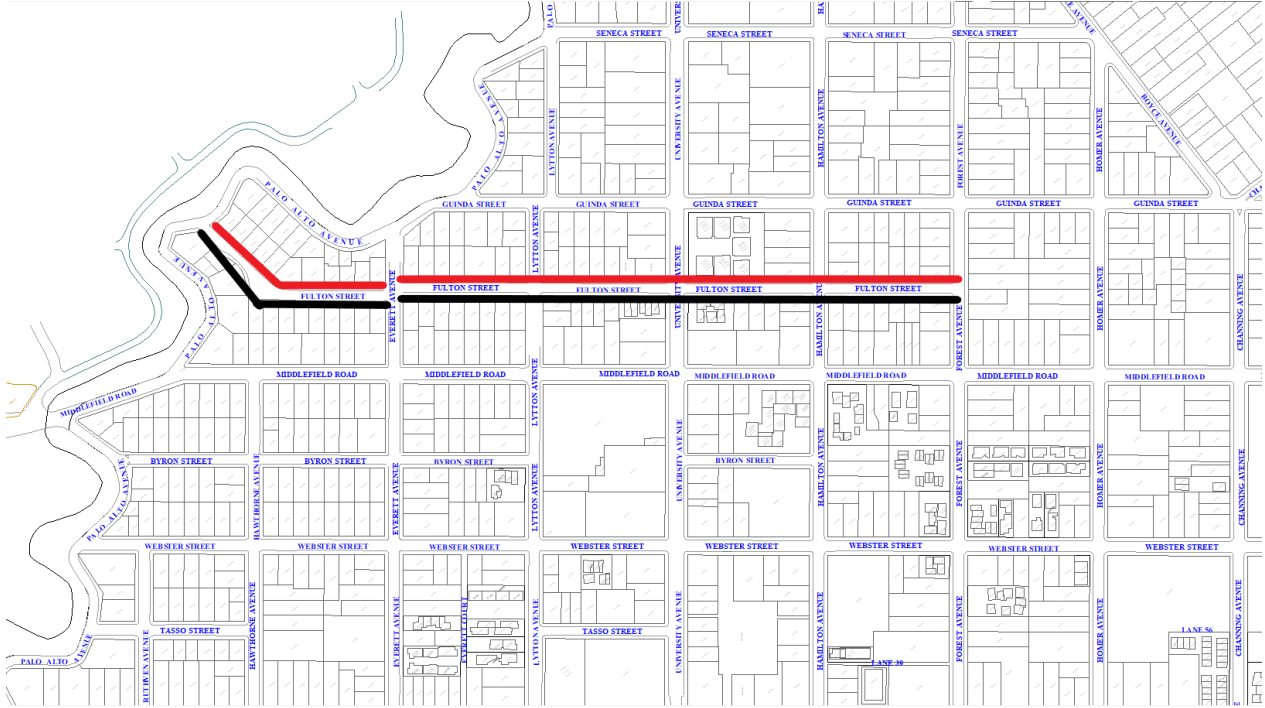

**2024**  
**City of Palo Alto**  
**Posted Street Sweeping**

**Route A1a – Wednesdays**

<b>Street</b>	<b>Block</b>	<b>Scheduled Dates</b>	
Fulton St	200 - 600	(All streets/blocks listed)	
		Side 1 (Black)	Side 2 (Red)
		01/10/24	& 01/17/24
		03/20/24	& 03/27/24
		06/05/24	& 06/12/24
		07/17/24	& 07/24/24
		09/11/24	& 09/18/24

### Route A1b – Wednesdays

Street	Block	Scheduled Dates
Channing Ave	300 – 700	(All streets/blocks listed)
Homer Ave	400 – 700	Side 1 (Black)    Side 2 (Red)
Fulton St	1000 – 1200	02/14/24    &    02/21/24
Forest Ave	600 – 700	05/15/24    &    05/22/24
		07/03/24    &    07/10/24
		08/28/24    &    09/04/24
		11/13/24    &    11/20/24

**2024**  
**City of Palo Alto**  
**Posted Street Sweeping**

**Route D3a – Wednesdays**

Street	Block	Scheduled Dates	
Webster St, Cowper St, Waverley St	700 – 900	(All streets/blocks listed)	
Kipling St	800	Side 1 (Black)	Side 2 (Red)
		01/17/24	& 01/24/24
		04/10/24	& 04/17/24
		06/19/24	& 06/26/24
		08/14/24	& 08/21/24
		09/25/24	& 10/02/24

2024

City of Palo Alto  
**Posted Street Sweeping**

**Route D3b – Wednesdays**

Street	Block	Scheduled Dates
Emerson St, Ramona St	700 - 900	(All streets/blocks listed)
Bryant St	700 – 1000	Side 1 (Black)    Side 2 (Red)
Scott St	900	01/31/24    &    02/07/24
Addison Ave	100 – 400	02/28/24    &    03/06/24
		05/01/24    &    05/08/24
		07/31/24    &    08/07/24
		10/09/24    &    10/16/24