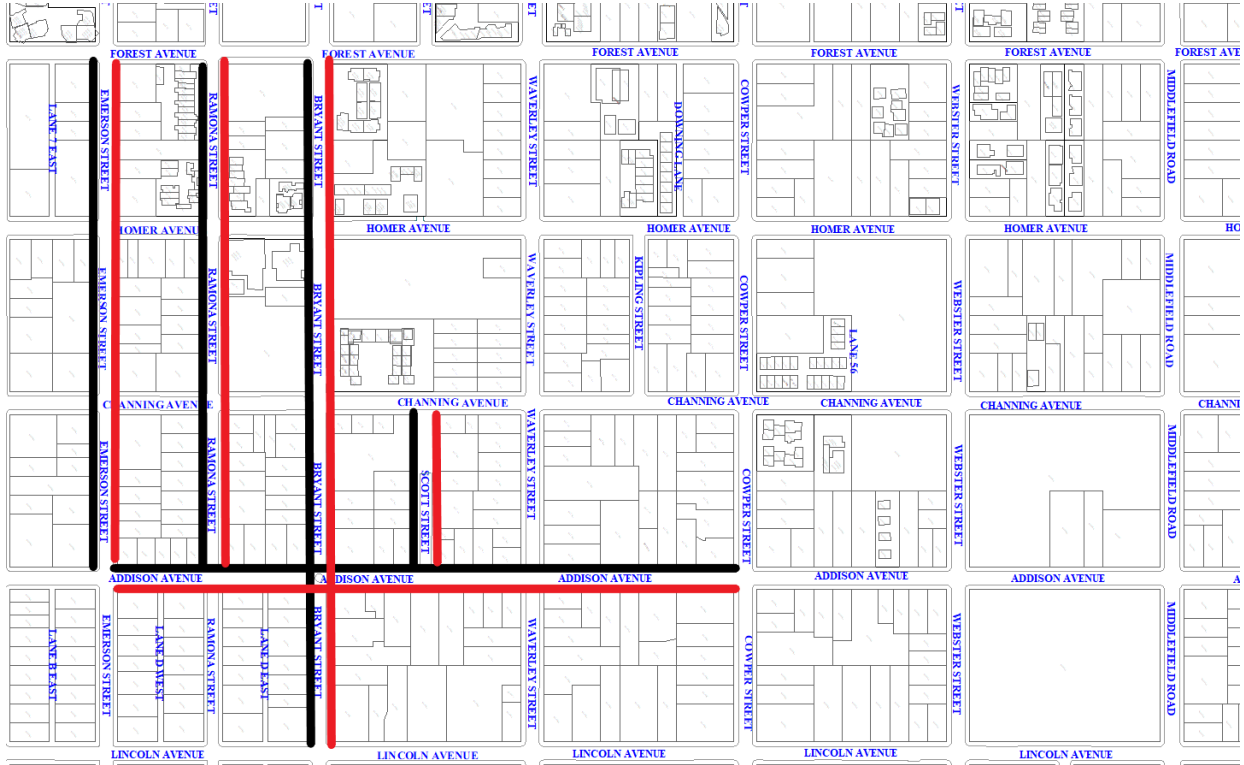

### Route A1b – Wednesdays

Street	Block	Scheduled Dates
Channing Ave	300 – 700	(All streets/blocks listed)
Homer Ave	400 – 700	Side 1 (Black)    Side 2 (Red)
Fulton St	1000 – 1200	02/14/24    &    02/21/24
Forest Ave	600 – 700	05/15/24    &    05/22/24
		07/03/24    &    07/10/24
		08/28/24    &    09/04/24
		11/13/24    &    11/20/24

**2024**  
**City of Palo Alto**  
**Posted Street Sweeping**

**Route D3a – Wednesdays**

Street	Block	Scheduled Dates	
Webster St, Cowper St, Waverley St	700 – 900	(All streets/blocks listed)	
Kipling St	800	Side 1 (Black)	Side 2 (Red)
		01/17/24	& 01/24/24
		04/10/24	& 04/17/24
		06/19/24	& 06/26/24
		08/14/24	& 08/21/24
		09/25/24	& 10/02/24

2024

City of Palo Alto  
**Posted Street Sweeping**

**Route D3b – Wednesdays**

Street	Block	Scheduled Dates
Emerson St, Ramona St	700 - 900	(All streets/blocks listed)
Bryant St	700 – 1000	Side 1 (Black)    Side 2 (Red)
Scott St	900	01/31/24    &    02/07/24
Addison Ave	100 – 400	02/28/24    &    03/06/24
		05/01/24    &    05/08/24
		07/31/24    &    08/07/24
		10/09/24    &    10/16/24

**2024**  
**City of Palo Alto**  
**Posted Street Sweeping**

**Route B1a – Mondays**

<b>Street</b>	<b>Block</b>	<b>Scheduled Dates</b>	
College Ave	200 - 400	(All streets/blocks listed)	
El Camino Real (as needed basis)	1500 -1600	Side 1 (Black)	Side 2 (Red)
Ash St	2000 – 2100	04/08/24	& 04/22/24
		07/08/24	& 07/15/24
		08/26/24	& 09/09/24
		11/25/24	& 12/02/24