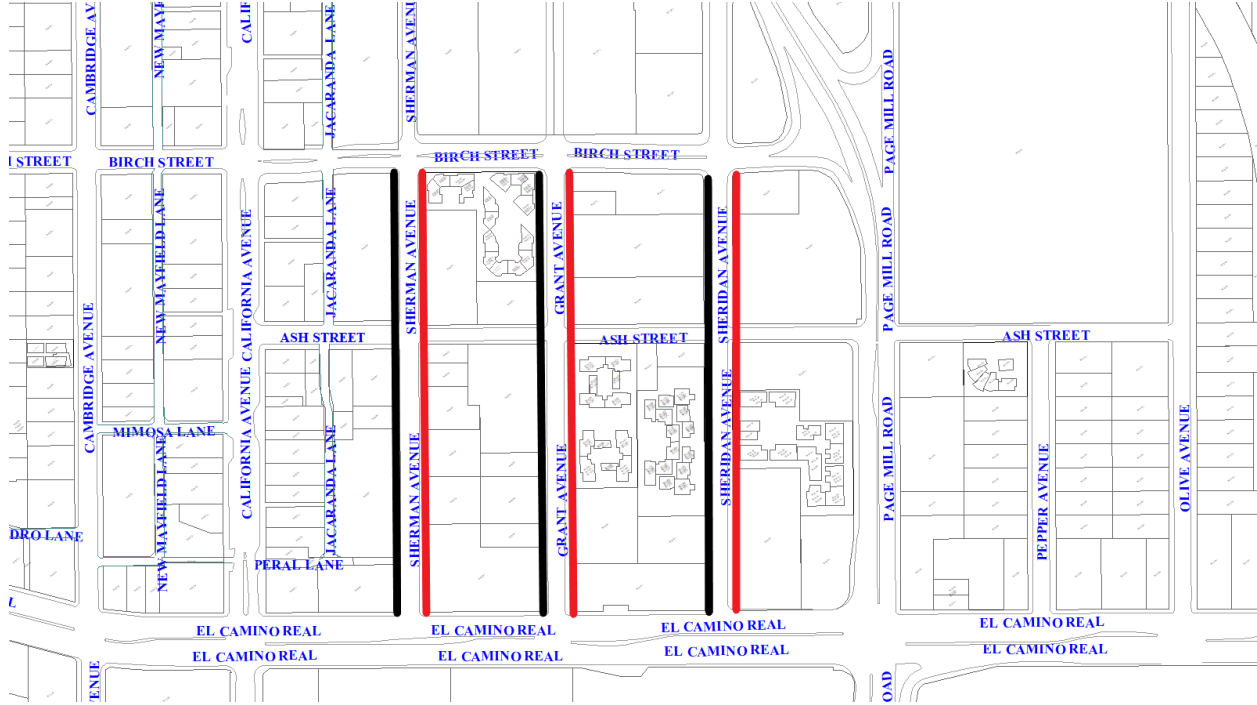

### Route A1b – Wednesdays

Street	Block	Scheduled Dates
Channing Ave	300 – 700	(All streets/blocks listed)
Homer Ave	400 – 700	Side 1 (Black)    Side 2 (Red)
Fulton St	1000 – 1200	02/14/24    &    02/21/24
Forest Ave	600 – 700	05/15/24    &    05/22/24
		07/03/24    &    07/10/24
		08/28/24    &    09/04/24
		11/13/24    &    11/20/24

2024

City of Palo Alto  
**Posted Street Sweeping**

**Route D3b – Wednesdays**

Street	Block	Scheduled Dates
Emerson St, Ramona St	700 - 900	(All streets/blocks listed)
Bryant St	700 – 1000	Side 1 (Black)    Side 2 (Red)
Scott St	900	01/31/24    &    02/07/24
Addison Ave	100 – 400	02/28/24    &    03/06/24
		05/01/24    &    05/08/24
		07/31/24    &    08/07/24
		10/09/24    &    10/16/24

**2024**  
**City of Palo Alto**  
**Posted Street Sweeping**

**Route B1a – Mondays**

<b>Street</b>	<b>Block</b>	<b>Scheduled Dates</b>	
College Ave	200 - 400	(All streets/blocks listed)	
El Camino Real (as needed basis)	1500 -1600	Side 1 (Black)	Side 2 (Red)
Ash St	2000 – 2100	04/08/24	& 04/22/24
		07/08/24	& 07/15/24
		08/26/24	& 09/09/24
		11/25/24	& 12/02/24

2024

City of Palo Alto  
**Posted Street Sweeping**

**Route B1b – Mondays**

Street	Block	Scheduled Dates
Sherman Ave (as needed basis)	100 – 400	(All streets/blocks listed)
Sheridan Ave (as needed basis)	100 – 400	Side 1 (Black)    Side 2 (Red)
Grant Ave (as needed basis)	100 – 400	04/08/24    &    04/22/24
		07/08/24    &    07/15/24
		08/26/24    &    09/09/24
		11/25/24    &    12/02/24