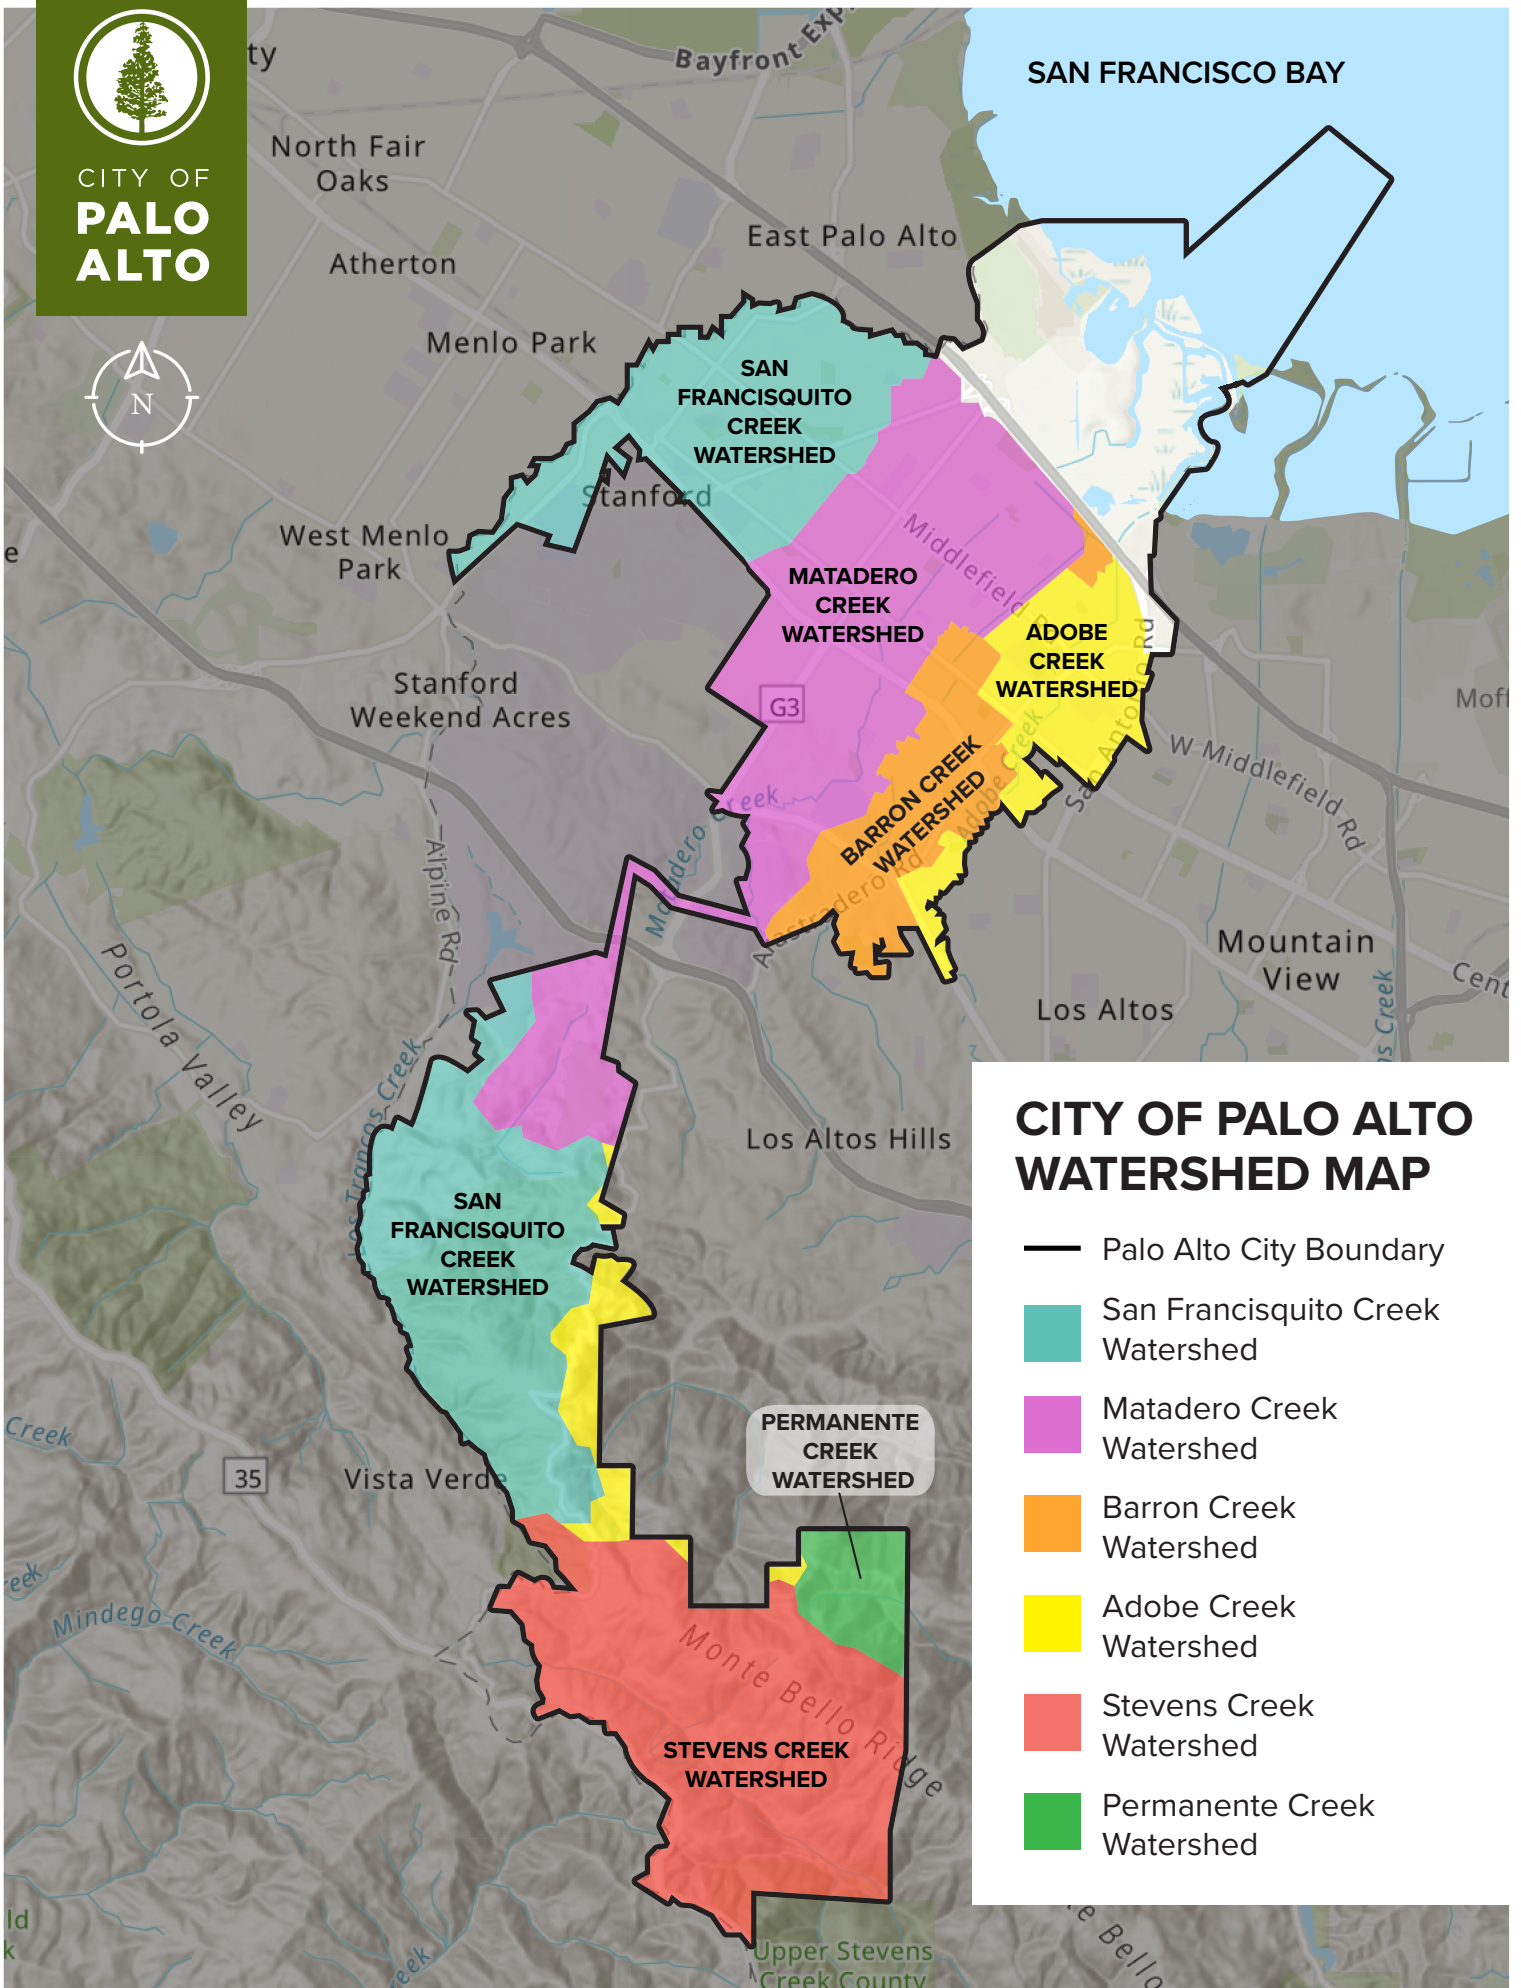

CITY OF
**PALO
ALTO**

CITY OF PALO ALTO WATERSHED MAP

- Palo Alto City Boundary
- San Francisquito Creek Watershed
- Matadero Creek Watershed
- Barron Creek Watershed
- Adobe Creek Watershed
- Stevens Creek Watershed
- Permanente Creek Watershed