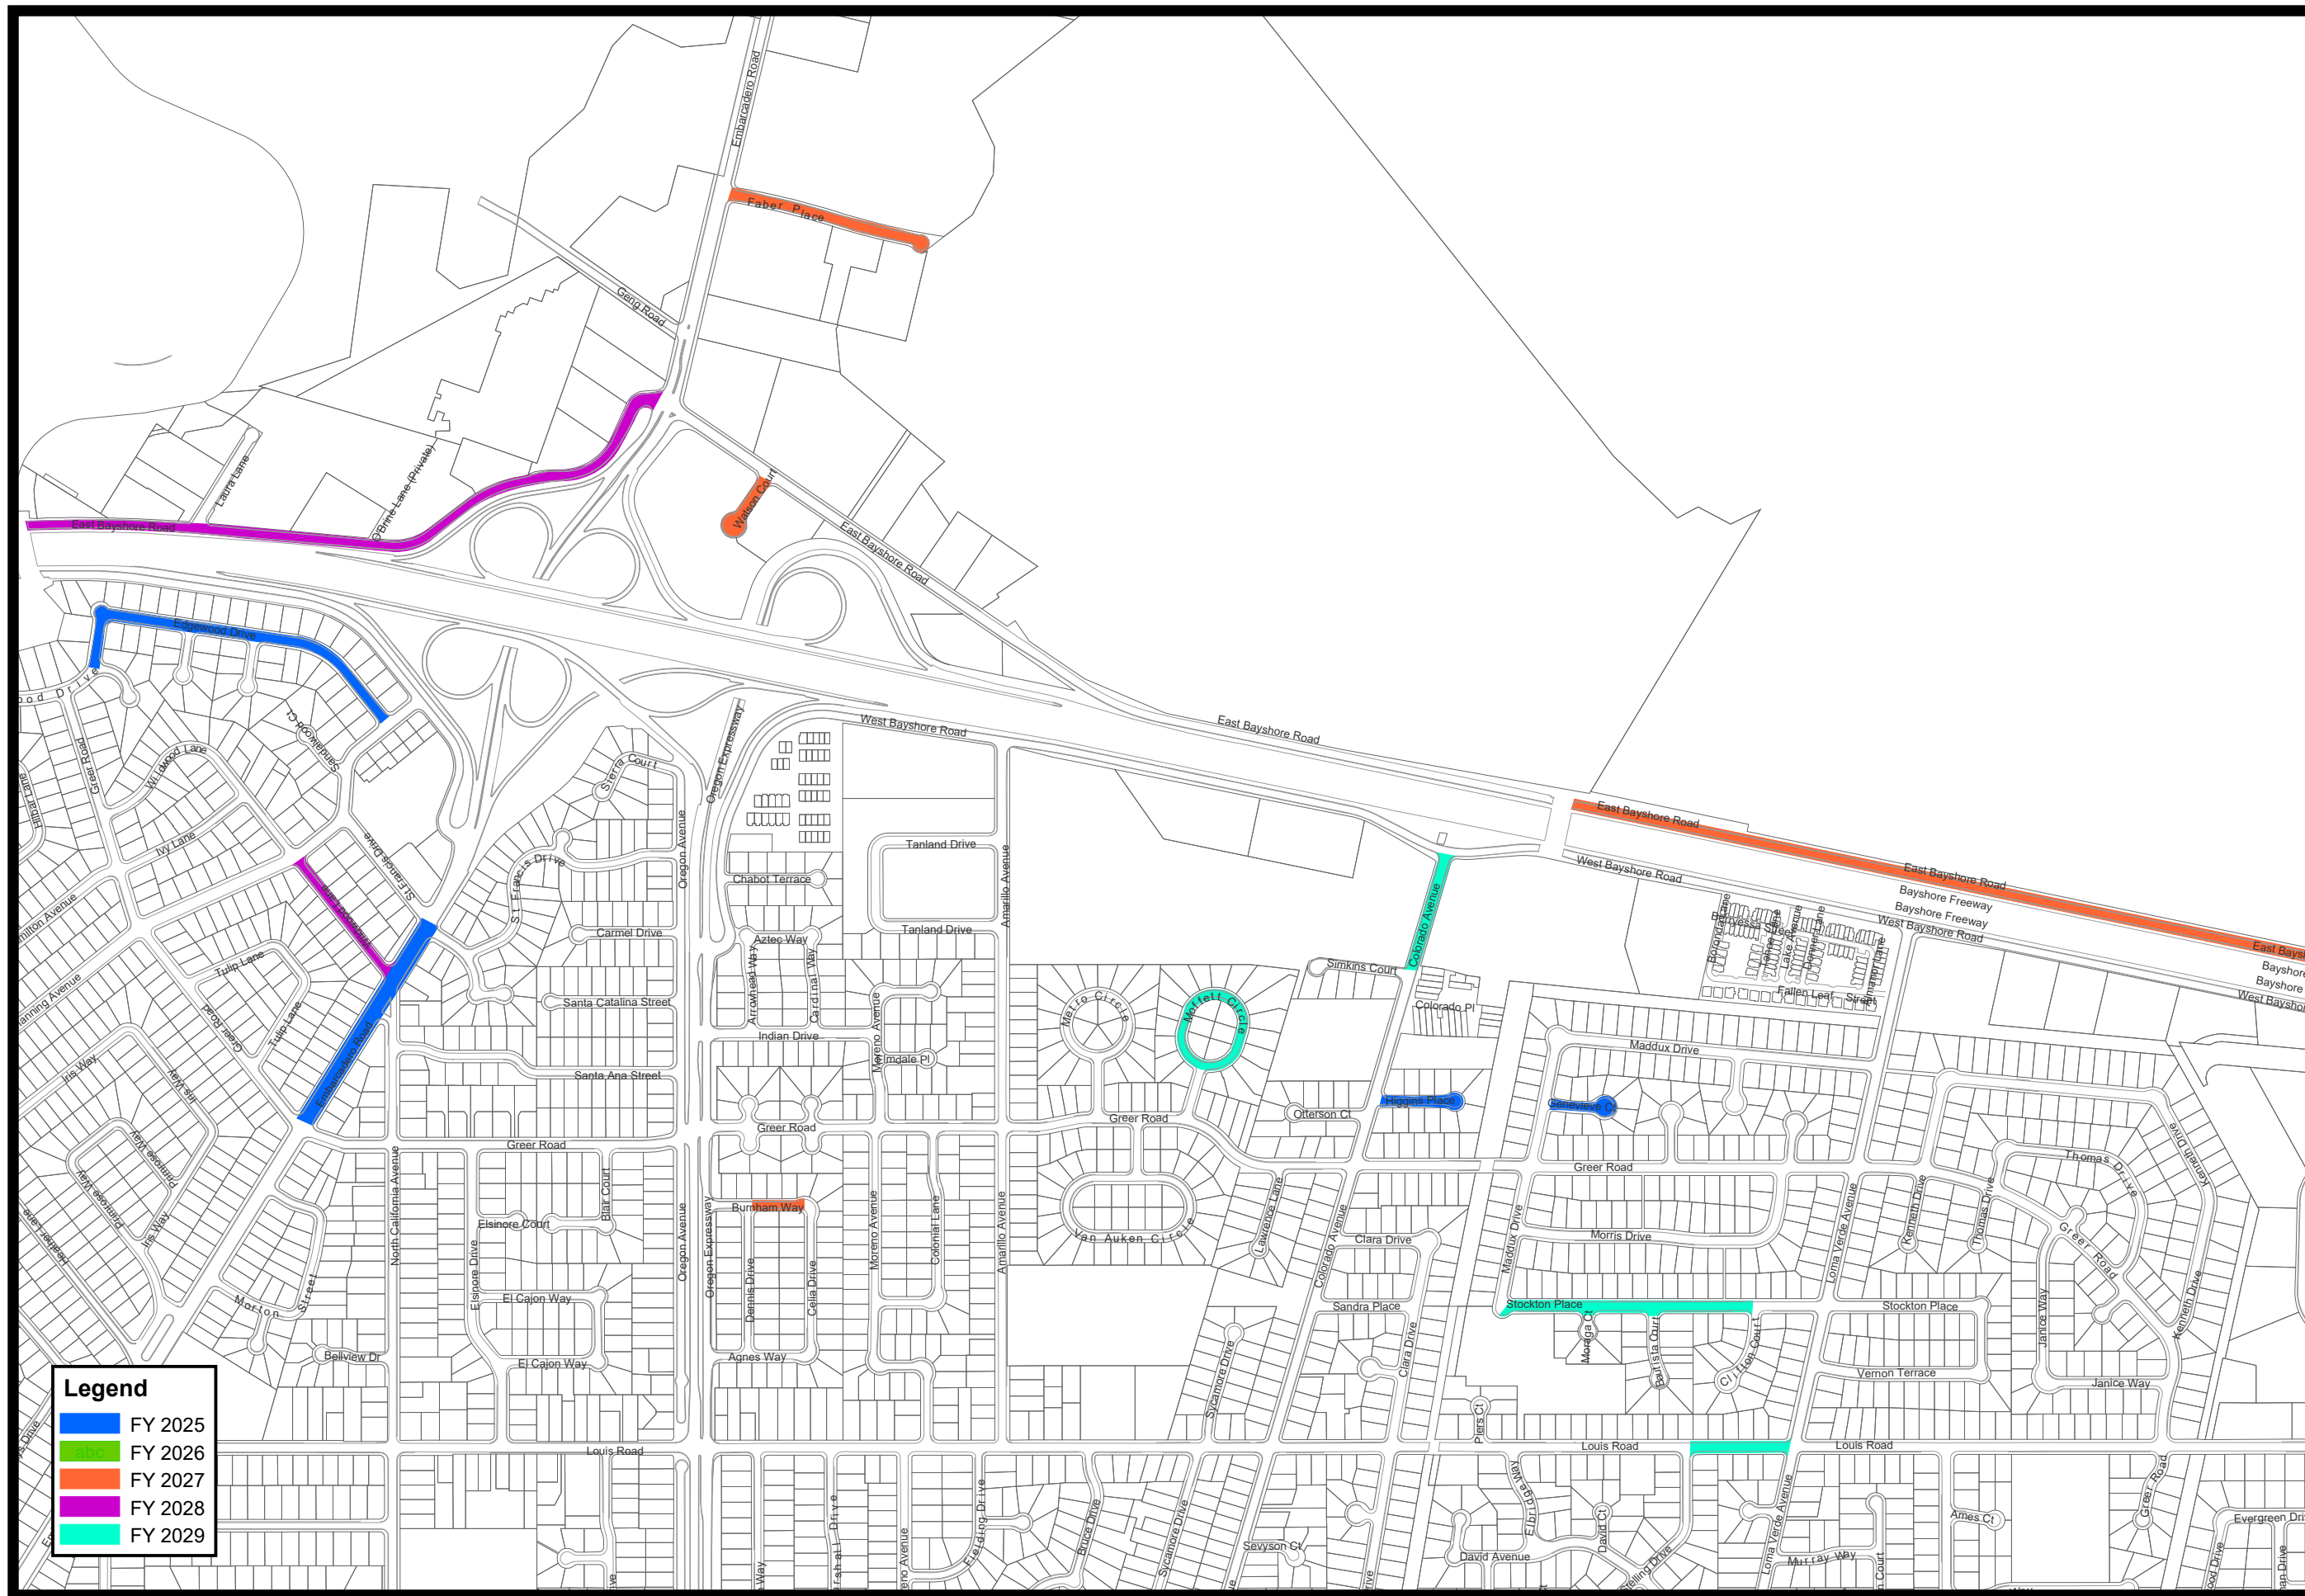

The City of Palo Alto

PWE 5-Year Overlay Map FY 2025-2029

This map is a product of the City of Palo Alto GIS

Legend

- █ FY 2025
- █ FY 2026
- █ FY 2027
- █ FY 2028
- █ FY 2029

The City of Palo Alto

Legend

Blue	FY 2025
Green	FY 2026
Orange	FY 2027
Purple	FY 2028
Cyan	FY 2029

This map is a product of the City of Palo Alto GIS

The City of Palo Alto

Legend

- FY 2025
- FY 2026
- FY 2027
- FY 2028
- FY 2029

This map is a product of the City of Palo Alto GIS

The City of Palo Alto

PWE 5-Year Overlay Map
FY 2025-2029

This map is a product of the City of Palo Alto GIS

The City of Palo Alto

Legend

- █ FY 2025
- █ FY 2026
- █ FY 2027
- █ FY 2028
- █ FY 2029

This map is a product of the City of Palo Alto GIS

Legend	
■	FY 2025
■	FY 2026
■	FY 2027
■	FY 2028
■	FY 2029

Arastradero Rd

John Matthews Ln

Laurel Glen Dr

Alexis Drive