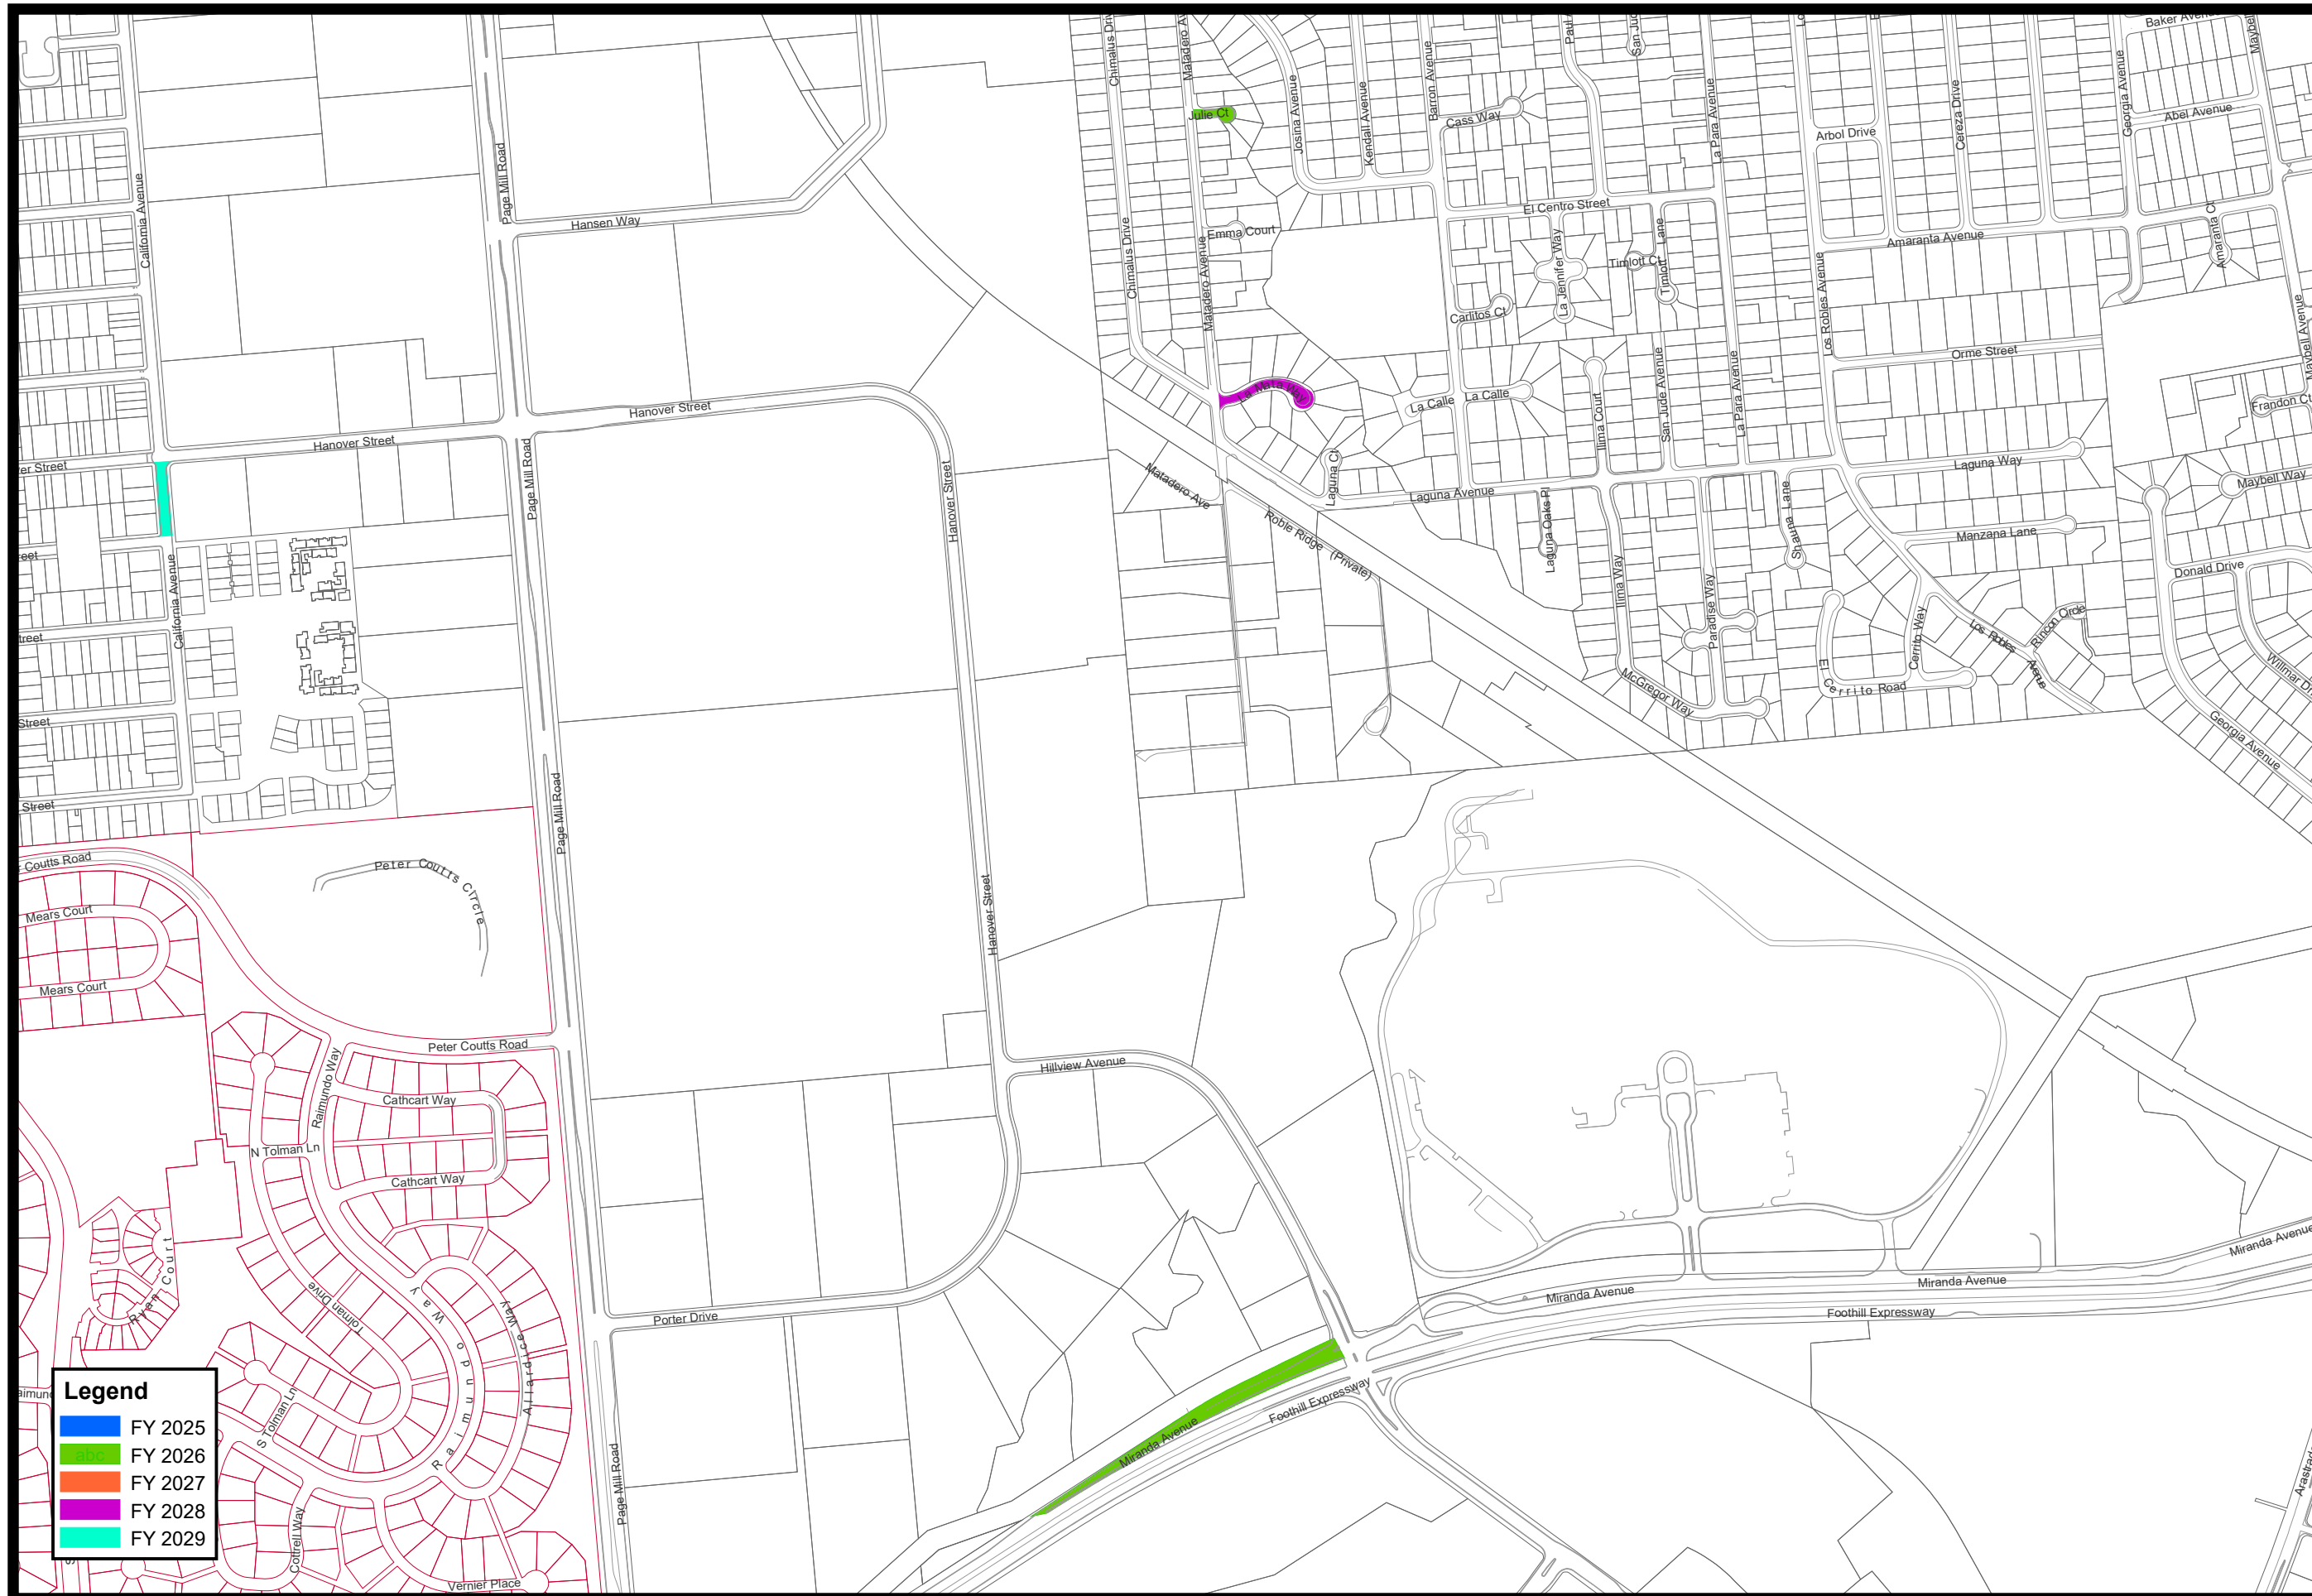

This map is a product of the City of Palo Alto GIS

The City of Palo Alto

Legend

- FY 2025
- FY 2026
- FY 2027
- FY 2028
- FY 2029

This map is a product of the City of Palo Alto GIS

The City of Palo Alto

PWE 5-Year Overlay Map
FY 2025-2029

This map is a product of the City of Palo Alto GIS

The City of Palo Alto

Legend

- █ FY 2025
- █ FY 2026
- █ FY 2027
- █ FY 2028
- █ FY 2029

This map is a product of the City of Palo Alto GIS

Legend	
■	FY 2025
■	FY 2026
■	FY 2027
■	FY 2028
■	FY 2029

The City of Palo Alto

PWE 5-Year Overlay Map
FY 2025-2029

This map is a product of the City of Palo Alto GIS

Legend

- FY 2025
- FY 2026
- FY 2027
- FY 2028
- FY 2029

The City of Palo Alto

PWE 5-Year Overlay Map
FY 2025-2029

Arastradero Rd

John Matthews Ln

Laurel Glen Dr

Alexis Drive