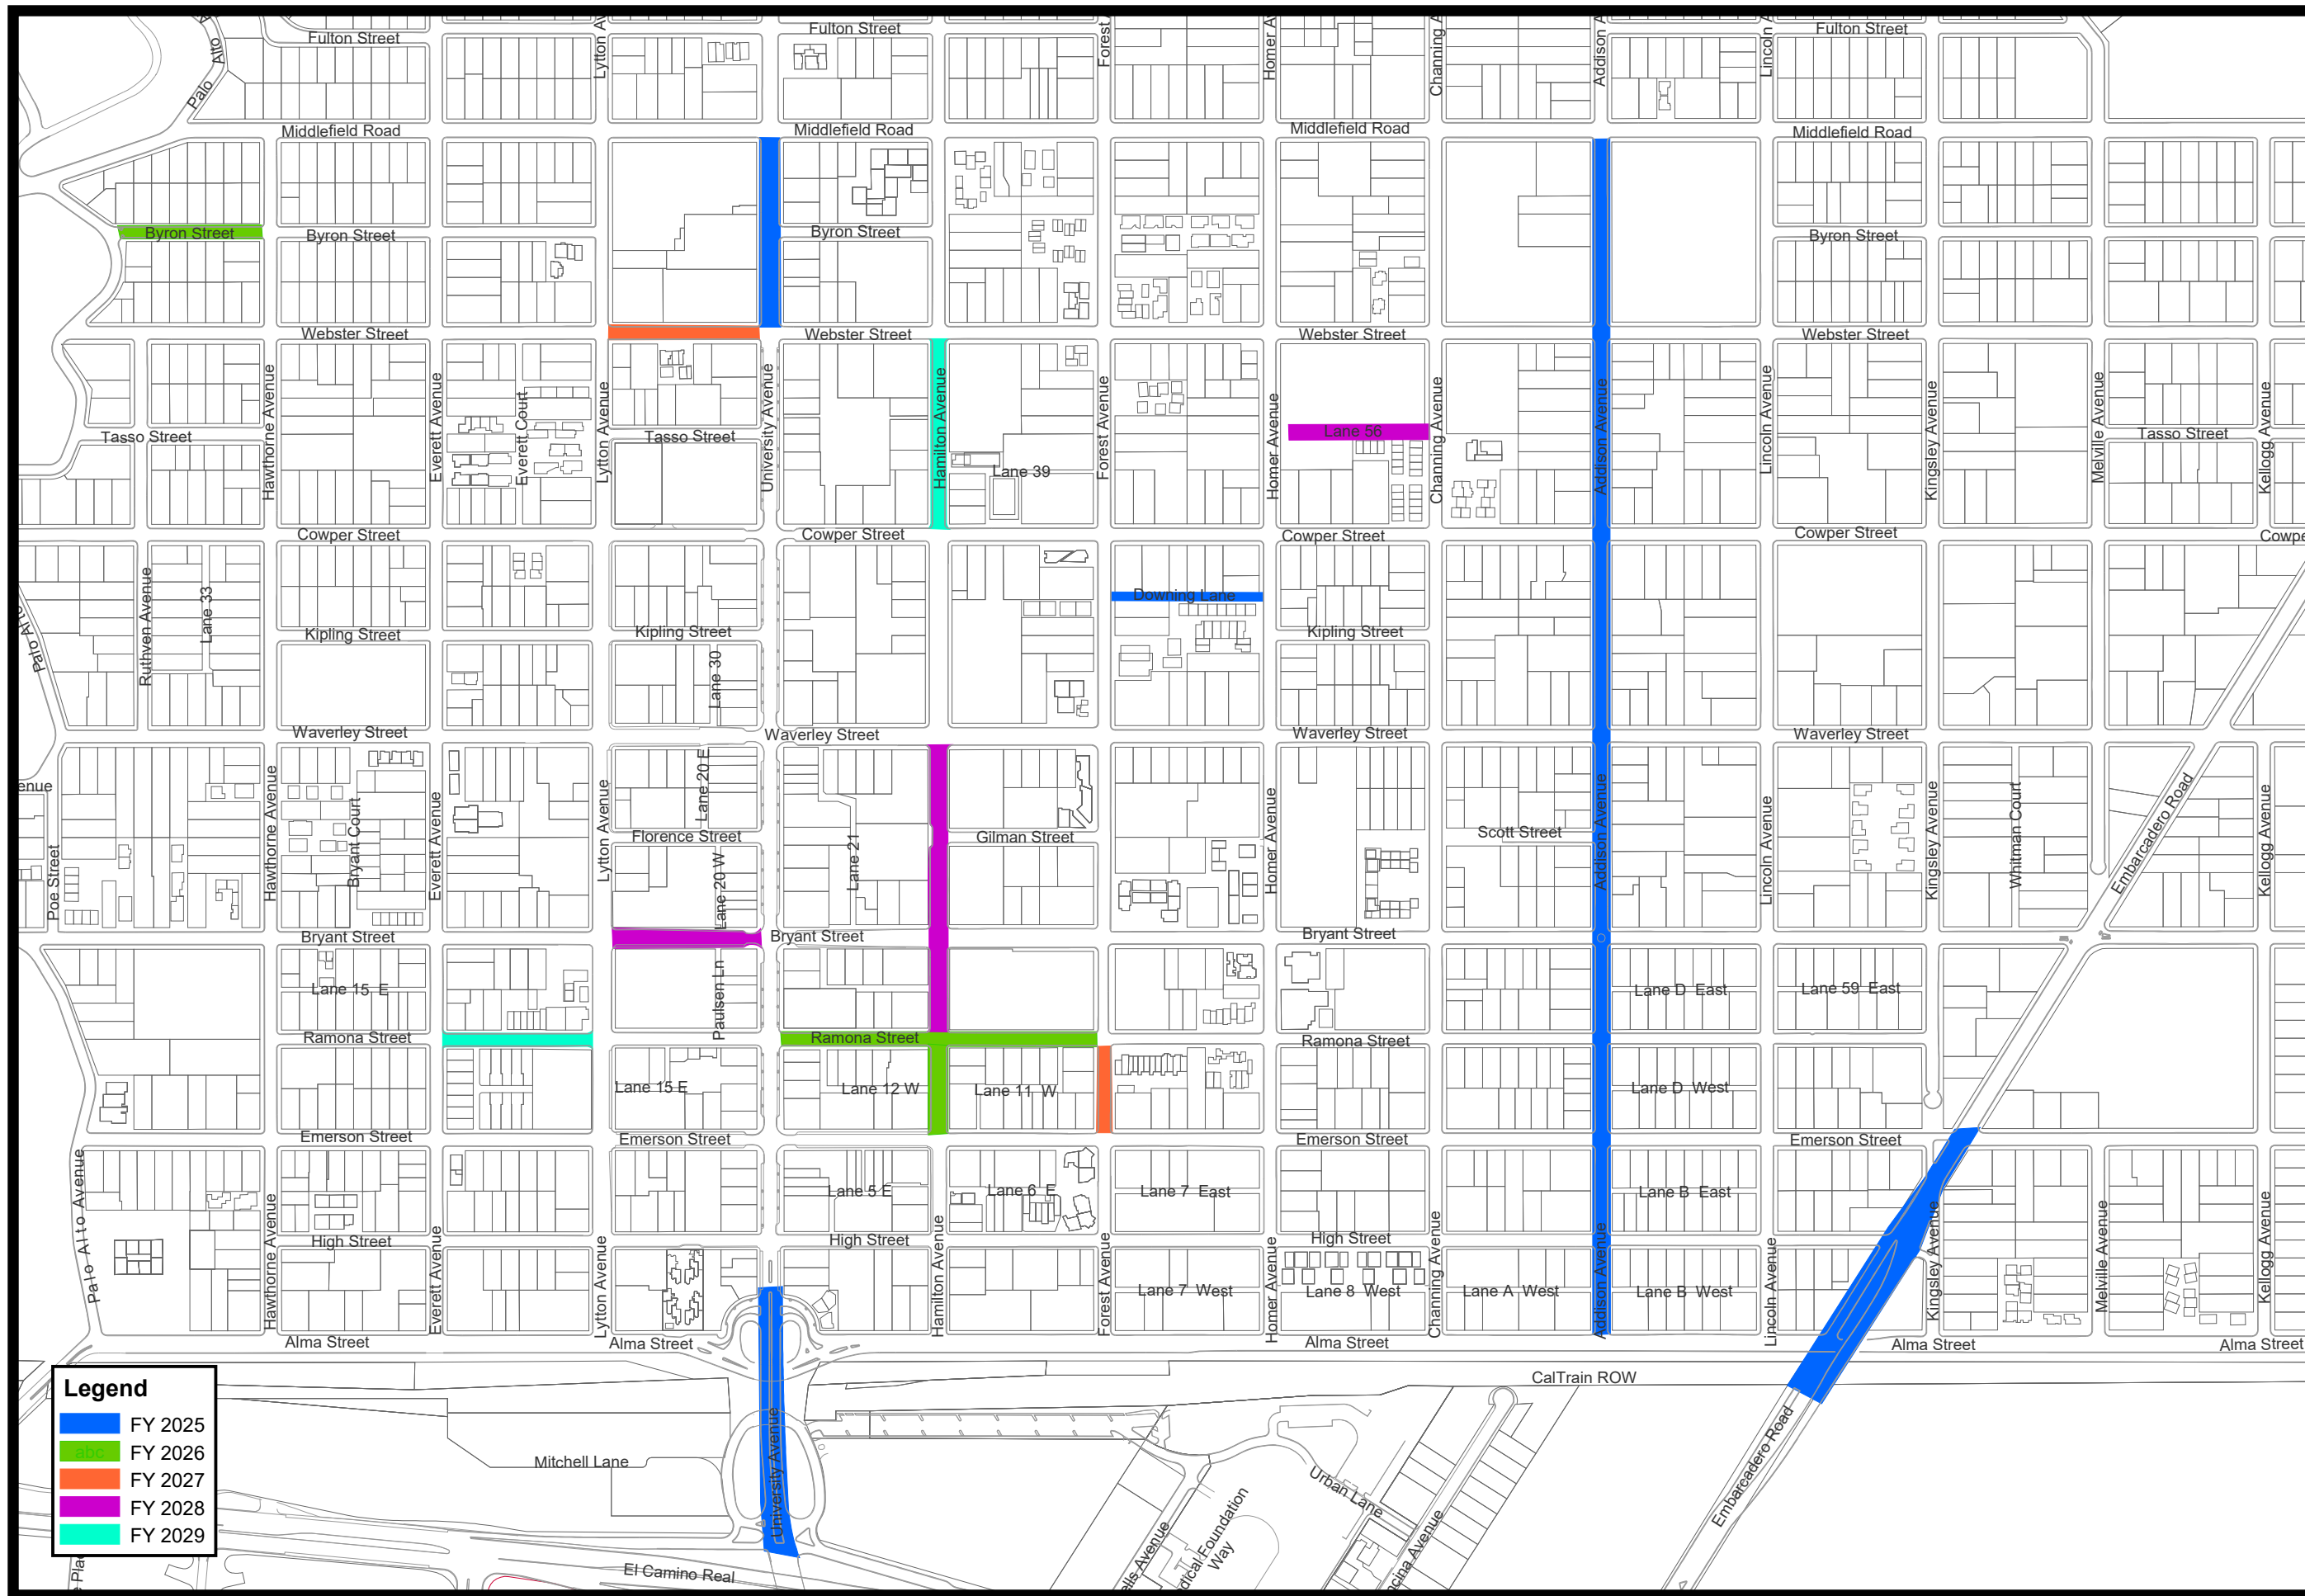

The City of Palo Alto

PWE 5-Year Overlay Map FY 2025-2029

This map is a product of the City of Palo Alto GIS

Legend

- █ FY 2025
- █ FY 2026
- █ FY 2027
- █ FY 2028
- █ FY 2029

The City of Palo Alto

Legend

Blue	FY 2025
Green	FY 2026
Orange	FY 2027
Purple	FY 2028
Cyan	FY 2029

This map is a product of the City of Palo Alto GIS

The City of Palo Alto

Legend

- FY 2025
- FY 2026
- FY 2027
- FY 2028
- FY 2029

This map is a product of the City of Palo Alto GIS

The City of Palo Alto

PWE 5-Year Overlay Map
FY 2025-2029

This map is a product of the City of Palo Alto GIS

The City of Palo Alto

Legend

- █ FY 2025
- █ FY 2026
- █ FY 2027
- █ FY 2028
- █ FY 2029

This map is a product of the City of Palo Alto GIS

Legend	
■	FY 2025
■	FY 2026
■	FY 2027
■	FY 2028
■	FY 2029

Arastradero Rd

John Matthews Ln

Laurel Glen Dr

Alexis Drive