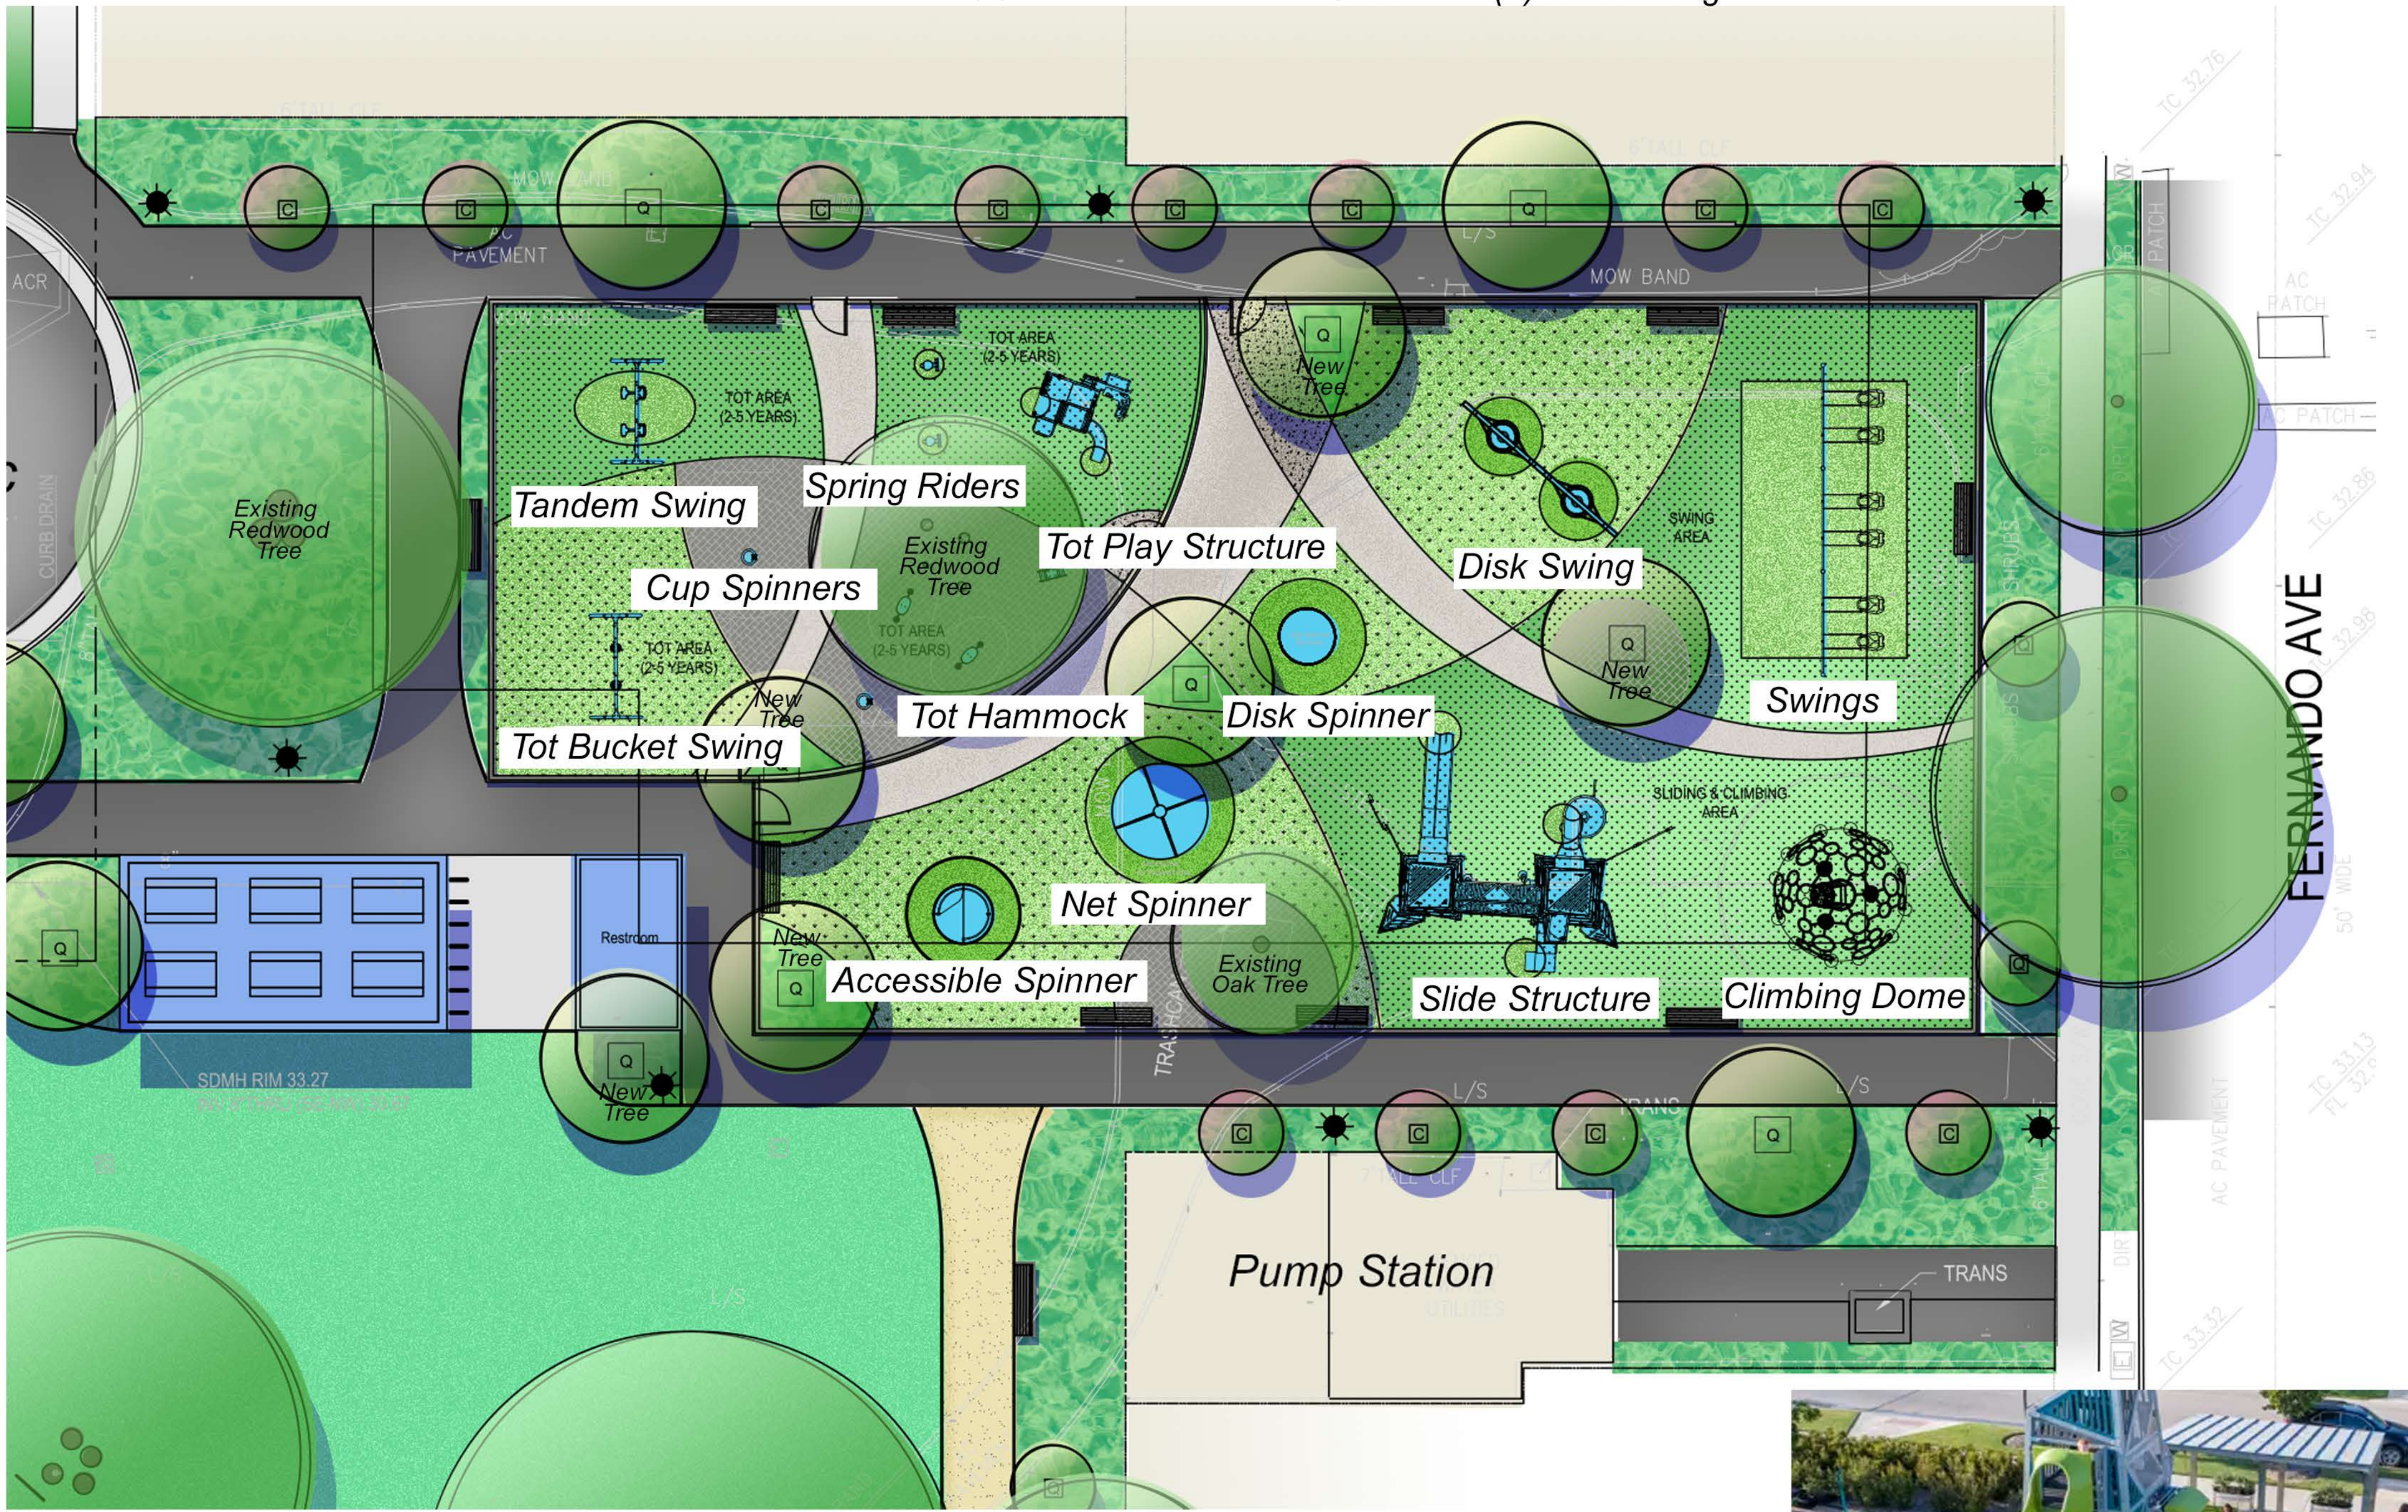

Playground Equipment

Surfacing

Synthetic Turf

Rubber Surfacing

(2) Tandem Swing

Tot Climbing/Play Structure

(6) Swings - 4 belt swings, 2 accessible swings

(2) Tot Bucket Swings

(2) Spring Rider

(2) Spin Cup

(2) Tot Hammock Swing

(2) Disk Swing

(2) Accessible Swing

Disk Spinner

Climbing Dome

Slide/Climbing Structure (Ages 2-5)

Accessible Spinner

Net Spinner