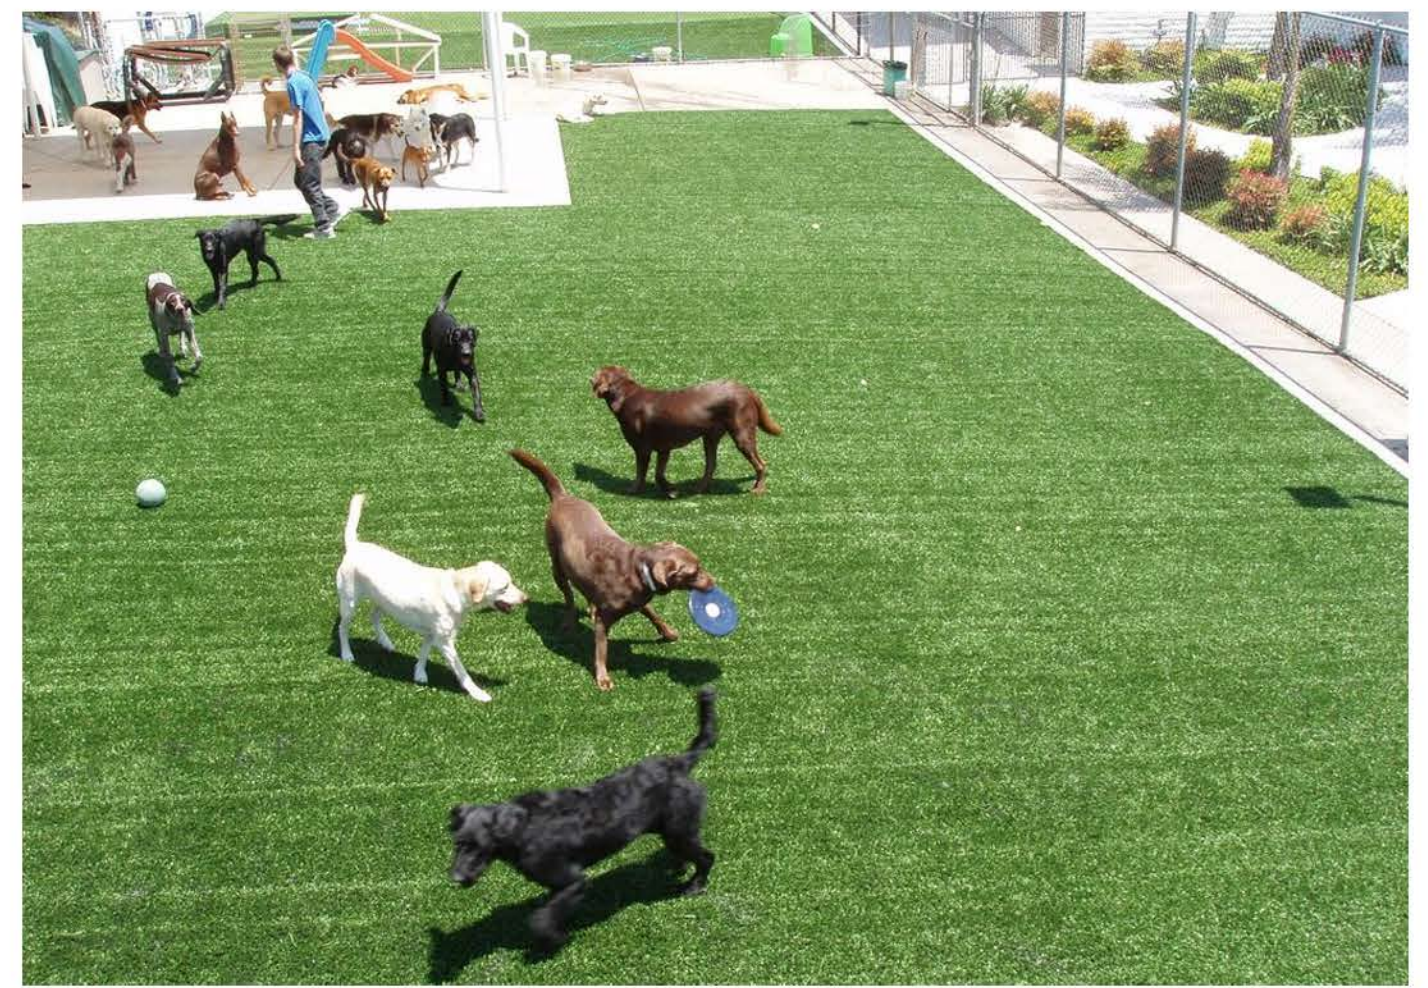

# Park Facilities & Furnishing

Green Screen Barrier at Basketball Court Lambert Side

Picnic Tables

Dog Park w/ Synthetic Turf

Game Tables

Drinking Fountain

Decomposed Granite Picnic Area with Trees

Bocce Court

Bio-Filtration Planter

Grass Meadow - No Mow

Picnic Shade Structure

Decomposed Granite Path

Pre-Fabricated Restroom