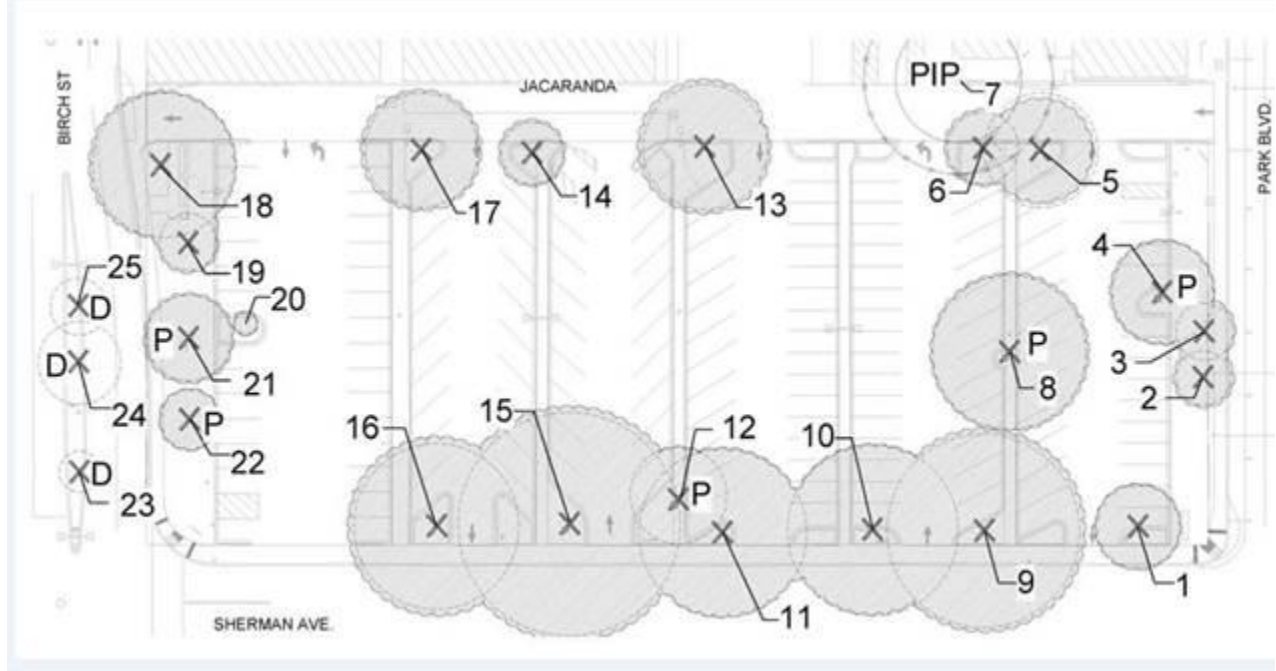

TREE MITIGATION

California Avenue Parking Garage Project
www.cityofpaloalto.org/calavegarage

Parking Garage Landscape and Tree Plan

Parking Lot C-7 Tree Removal Plan

Public Safety Building Landscape and Tree Plan

Parking Lot C-6 Tree Removal Plan

Off-Site Tree Planting Locations