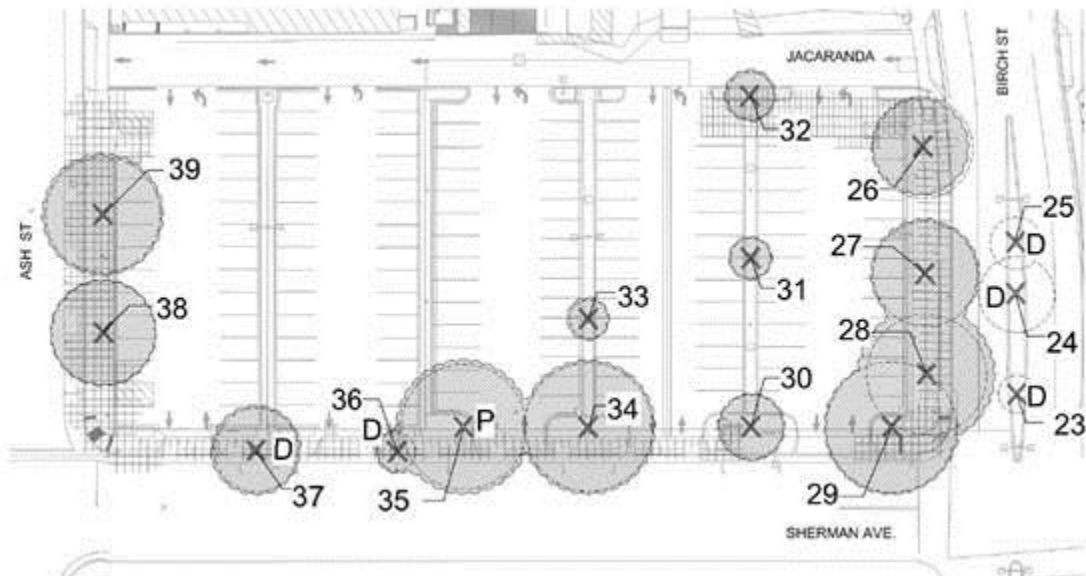

TREE MITIGATION

California Avenue Parking Garage Project
www.cityofpaloalto.org/calavegarage

Parking Garage Landscape and Tree Plan

Parking Lot C-7 Tree Removal Plan

Public Safety Building Landscape and Tree Plan

Parking Lot C-6 Tree Removal Plan

Off-Site Tree Planting Locations