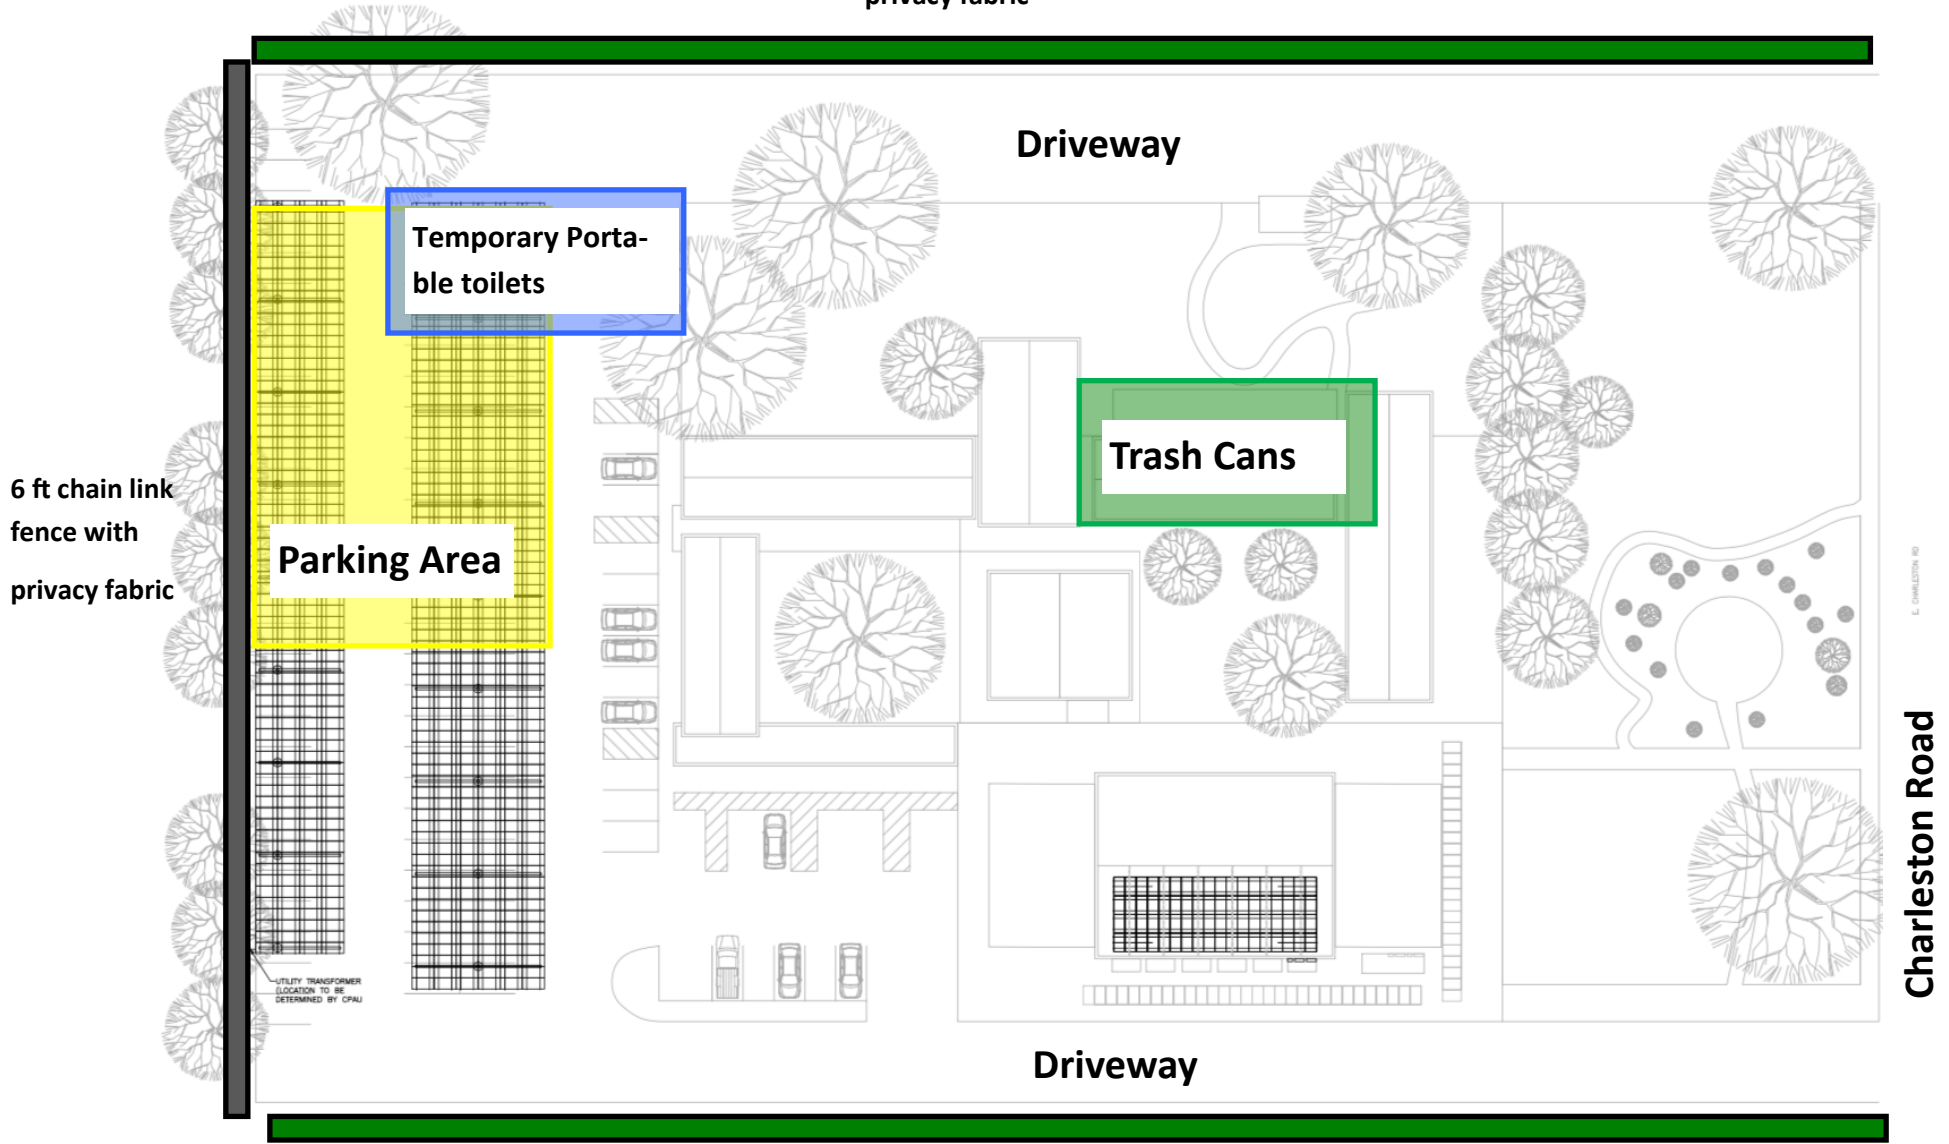

6 ft chain link
fence W/O
privacy fabric

6 ft chain link
fence with
privacy fabric

Charleston Road

6 ft chain link
fence W/O
privacy fabric