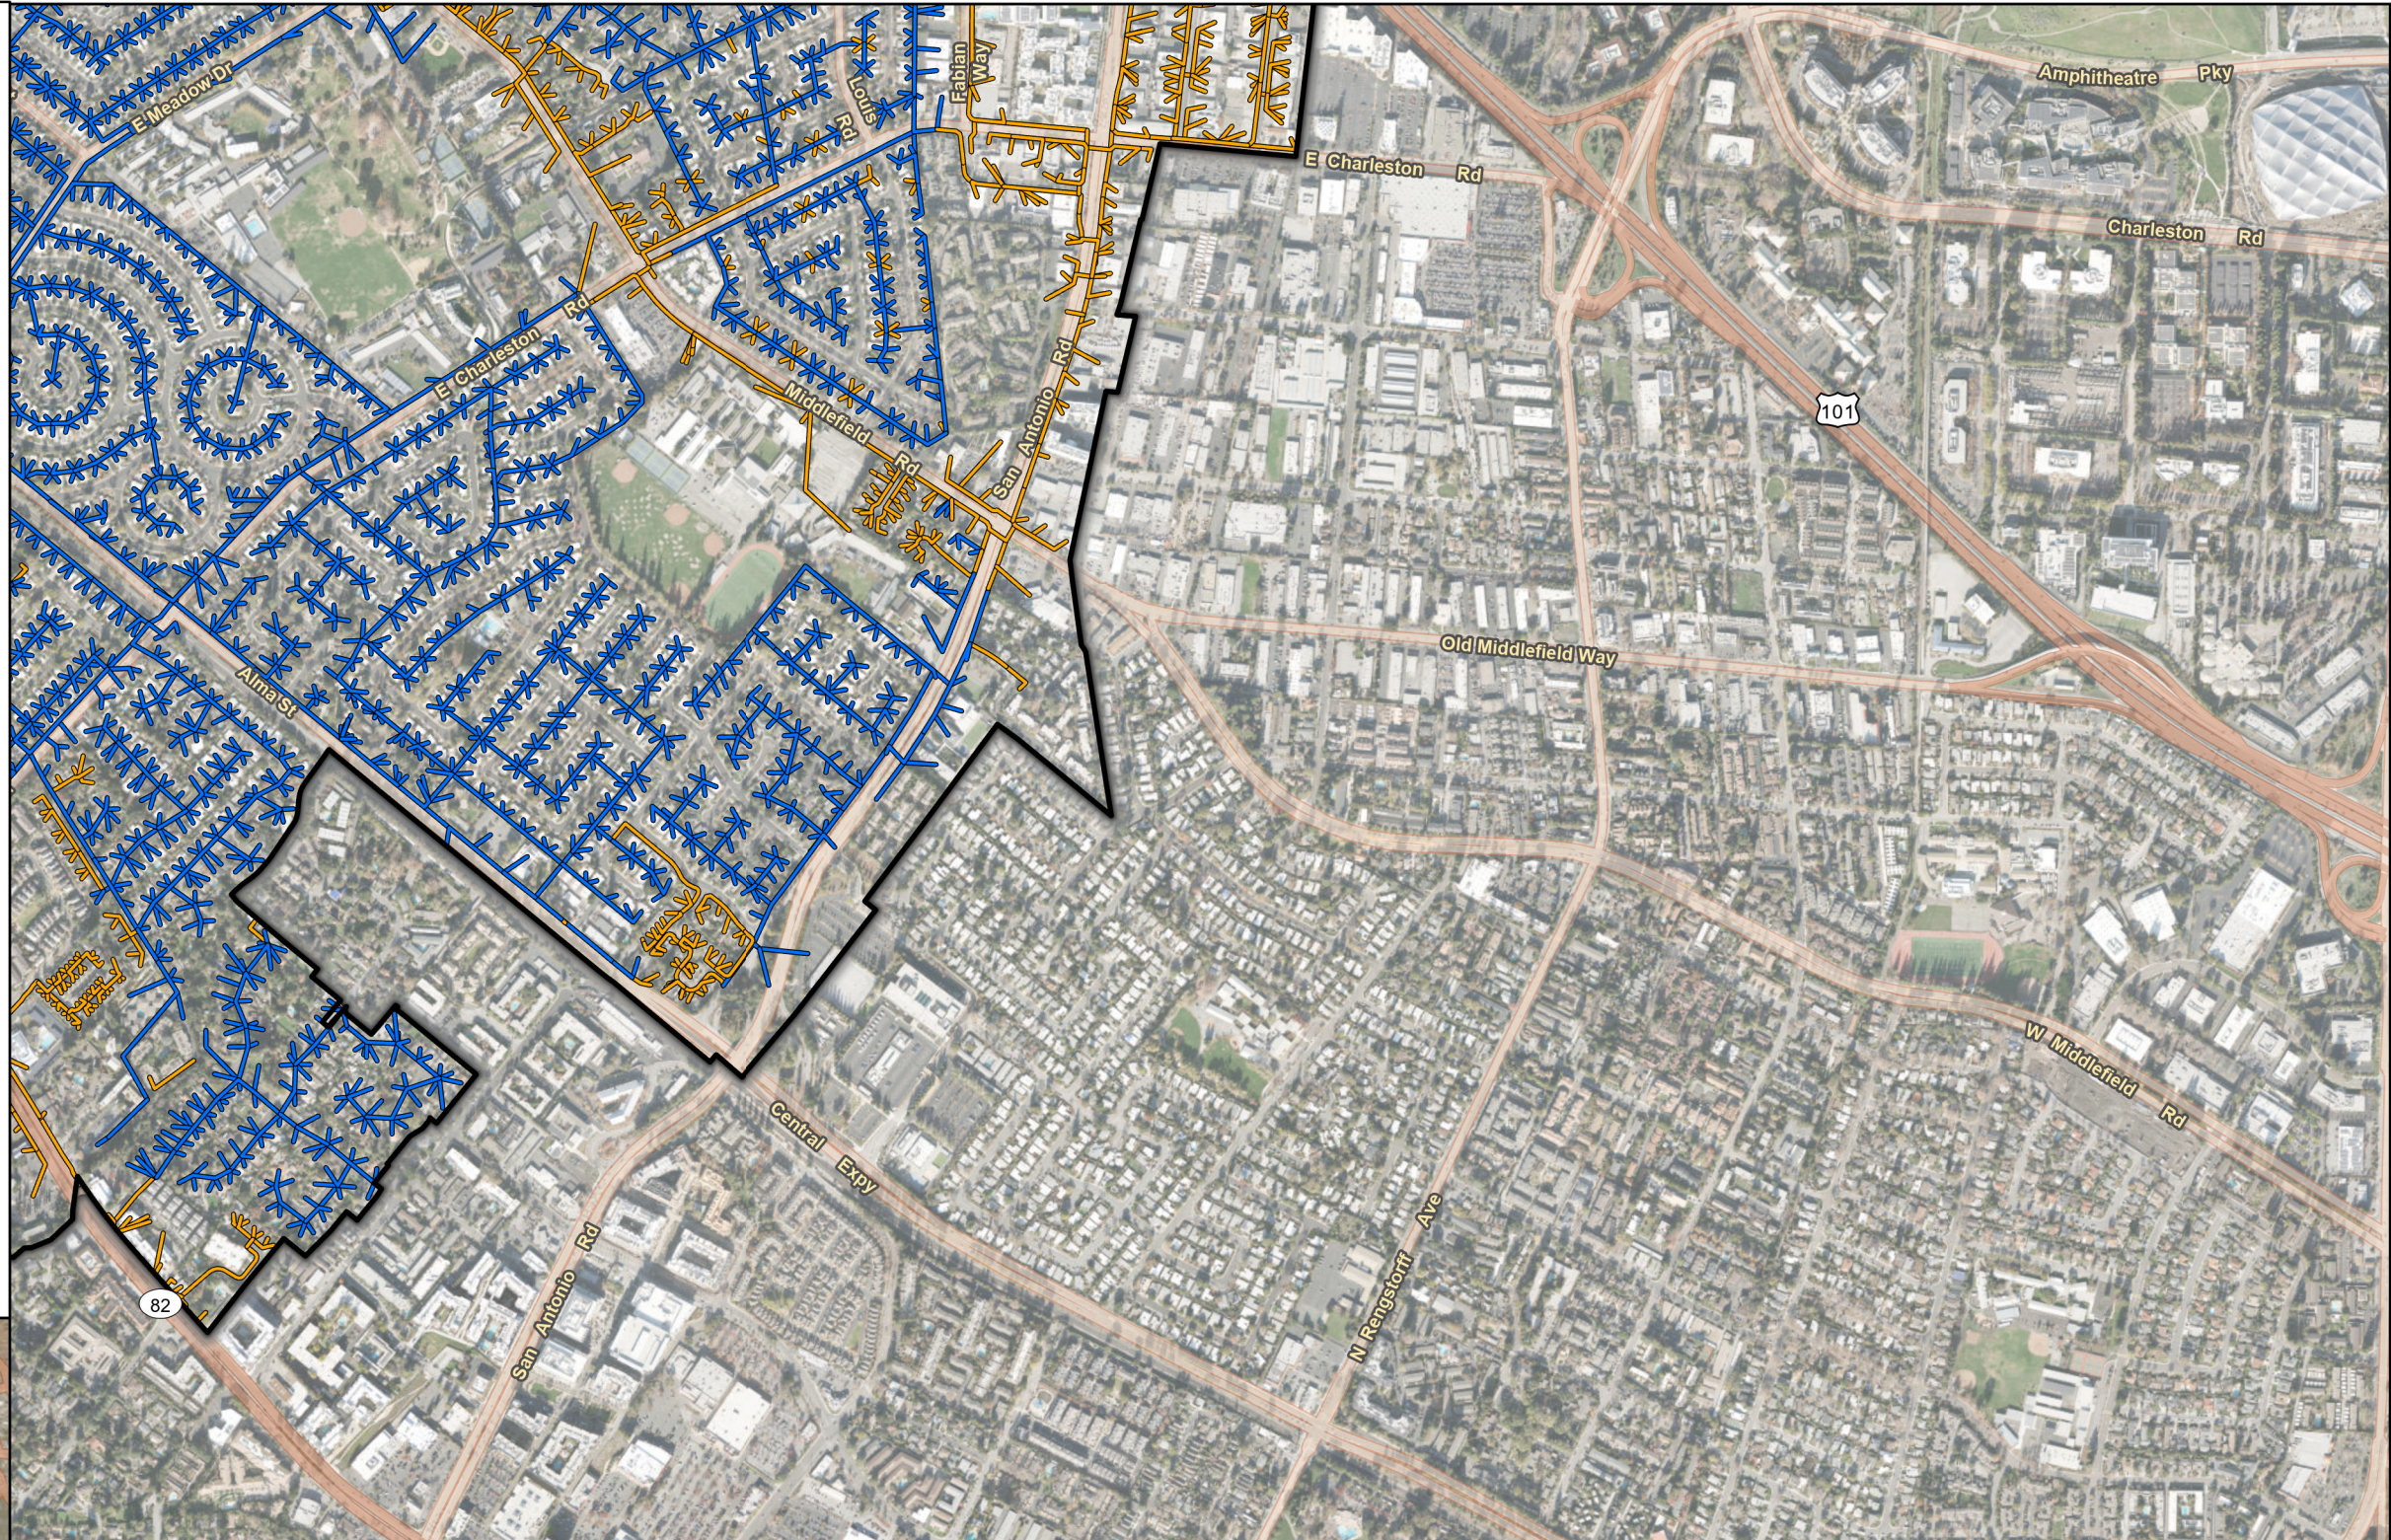

City of Palo Alto

Fiber HUT

Fiber Optic Cable Placement

Aerial

Underground

Page 4 of 11

 City of Palo Alto
 Fiber HUT
Fiber Optic Cable Placement
 Aerial
 Underground

City of Palo Alto

Fiber Optic Cable Placement

- Aerial
- Underground

0 500 1,000 N
Feet

Page 6 of 11

Map Extent

Imagery provided by ESRI and its licensors © 2024.

City of Palo Alto
Fiber Optic Cable Placement
Aerial
Underground

Page 7 of 11

City of Palo Alto
Fiber Optic Cable Placement
Aerial
Underground

City of Palo Alto
Fiber Optic Cable Placement
Underground

Page 9 of 11

 City of Palo Alto
Fiber Optic Cable Placement
 Aerial
 Underground

0 500 1,000 N
 Feet

Page 10 of 11

Map Extent

 City of Palo Alto
Fiber Optic Cable Placement
 Aerial
 Underground

0 500 1,000 N
 Feet

Page 11 of 11

Map Extent