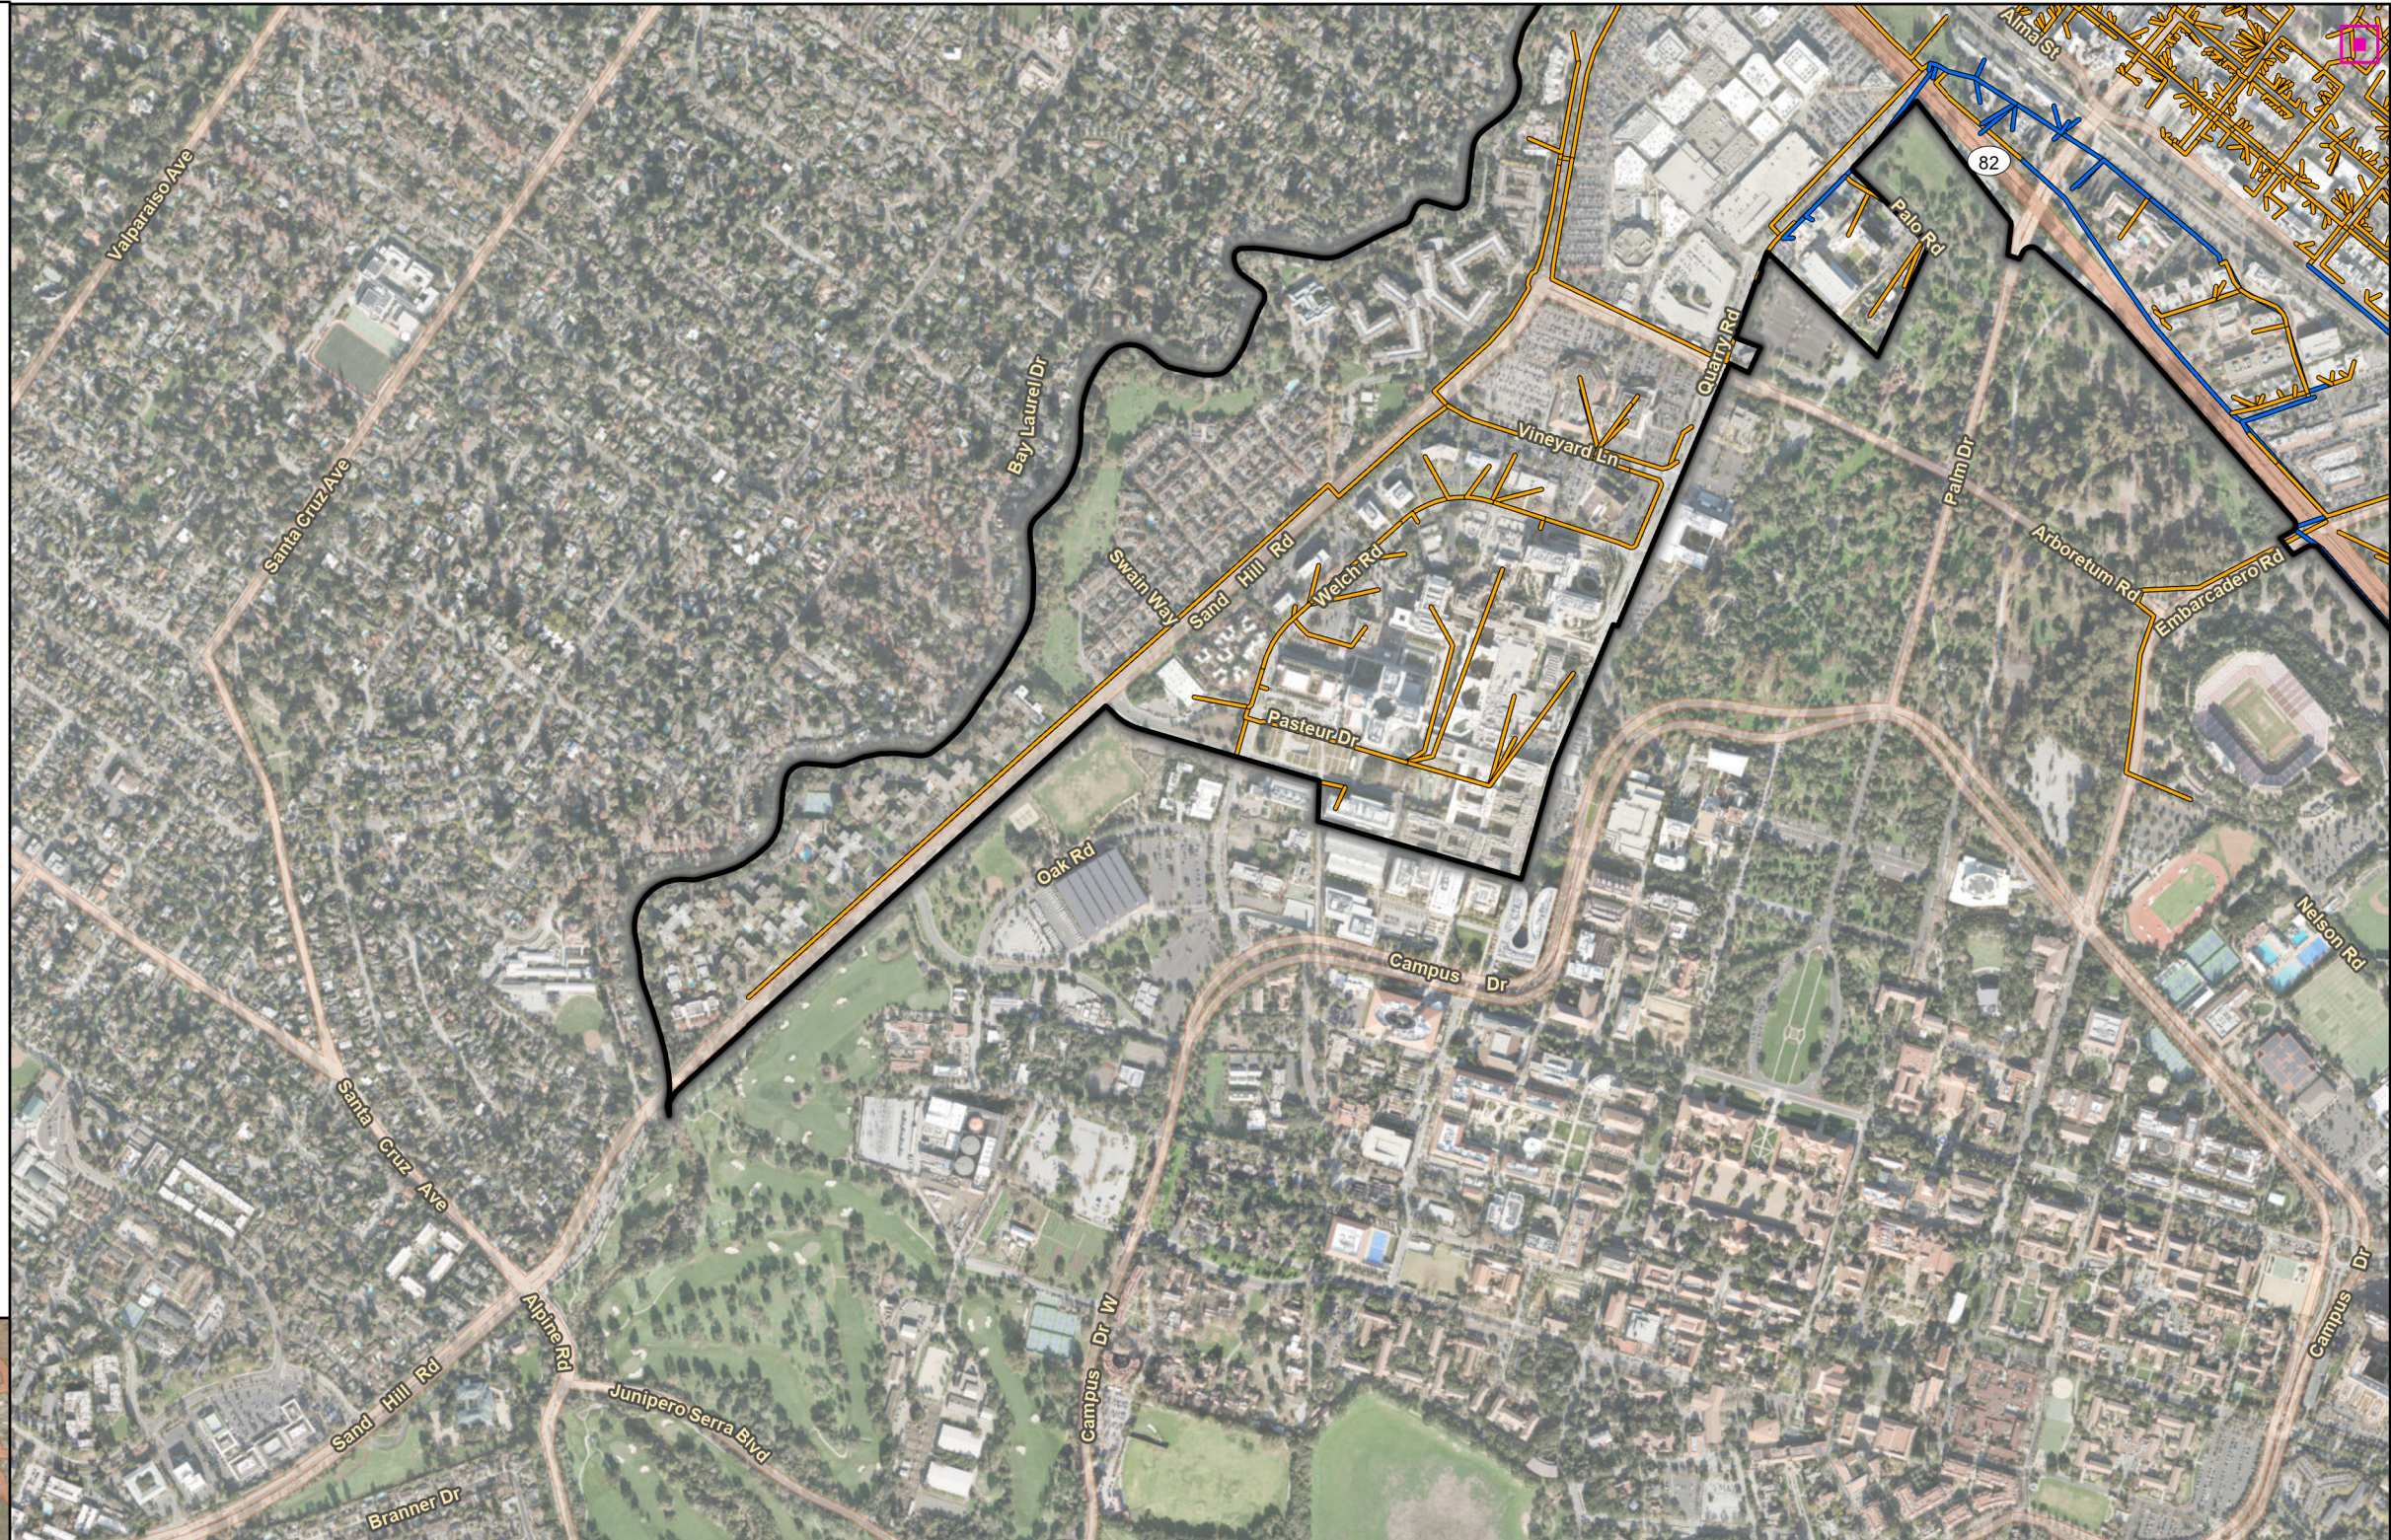

City of Palo Alto
 Fiber HUT
Fiber Optic Cable Placement
— Aerial
— Underground

City of Palo Alto
Fiber Optic Cable Placement
Aerial
Underground

City of Palo Alto
 Fiber HUT
Fiber Optic Cable Placement
— Aerial
— Underground

City of Palo Alto

Fiber HUT

Fiber Optic Cable Placement

Aerial

Underground

Page 4 of 11

 City of Palo Alto
 Fiber HUT
Fiber Optic Cable Placement
 Aerial
 Underground

City of Palo Alto

Fiber Optic Cable Placement

- Aerial
- Underground

0 500 1,000 N
Feet

Page 6 of 11

Map Extent

Imagery provided by ESRI and its licensors © 2024.

City of Palo Alto
Fiber Optic Cable Placement
Aerial
Underground

0 500 1,000 N
 Feet

Page 10 of 11

Map Extent

 City of Palo Alto
Fiber Optic Cable Placement
 Aerial
 Underground

0 500 1,000 N
 Feet

Page 11 of 11

Map Extent