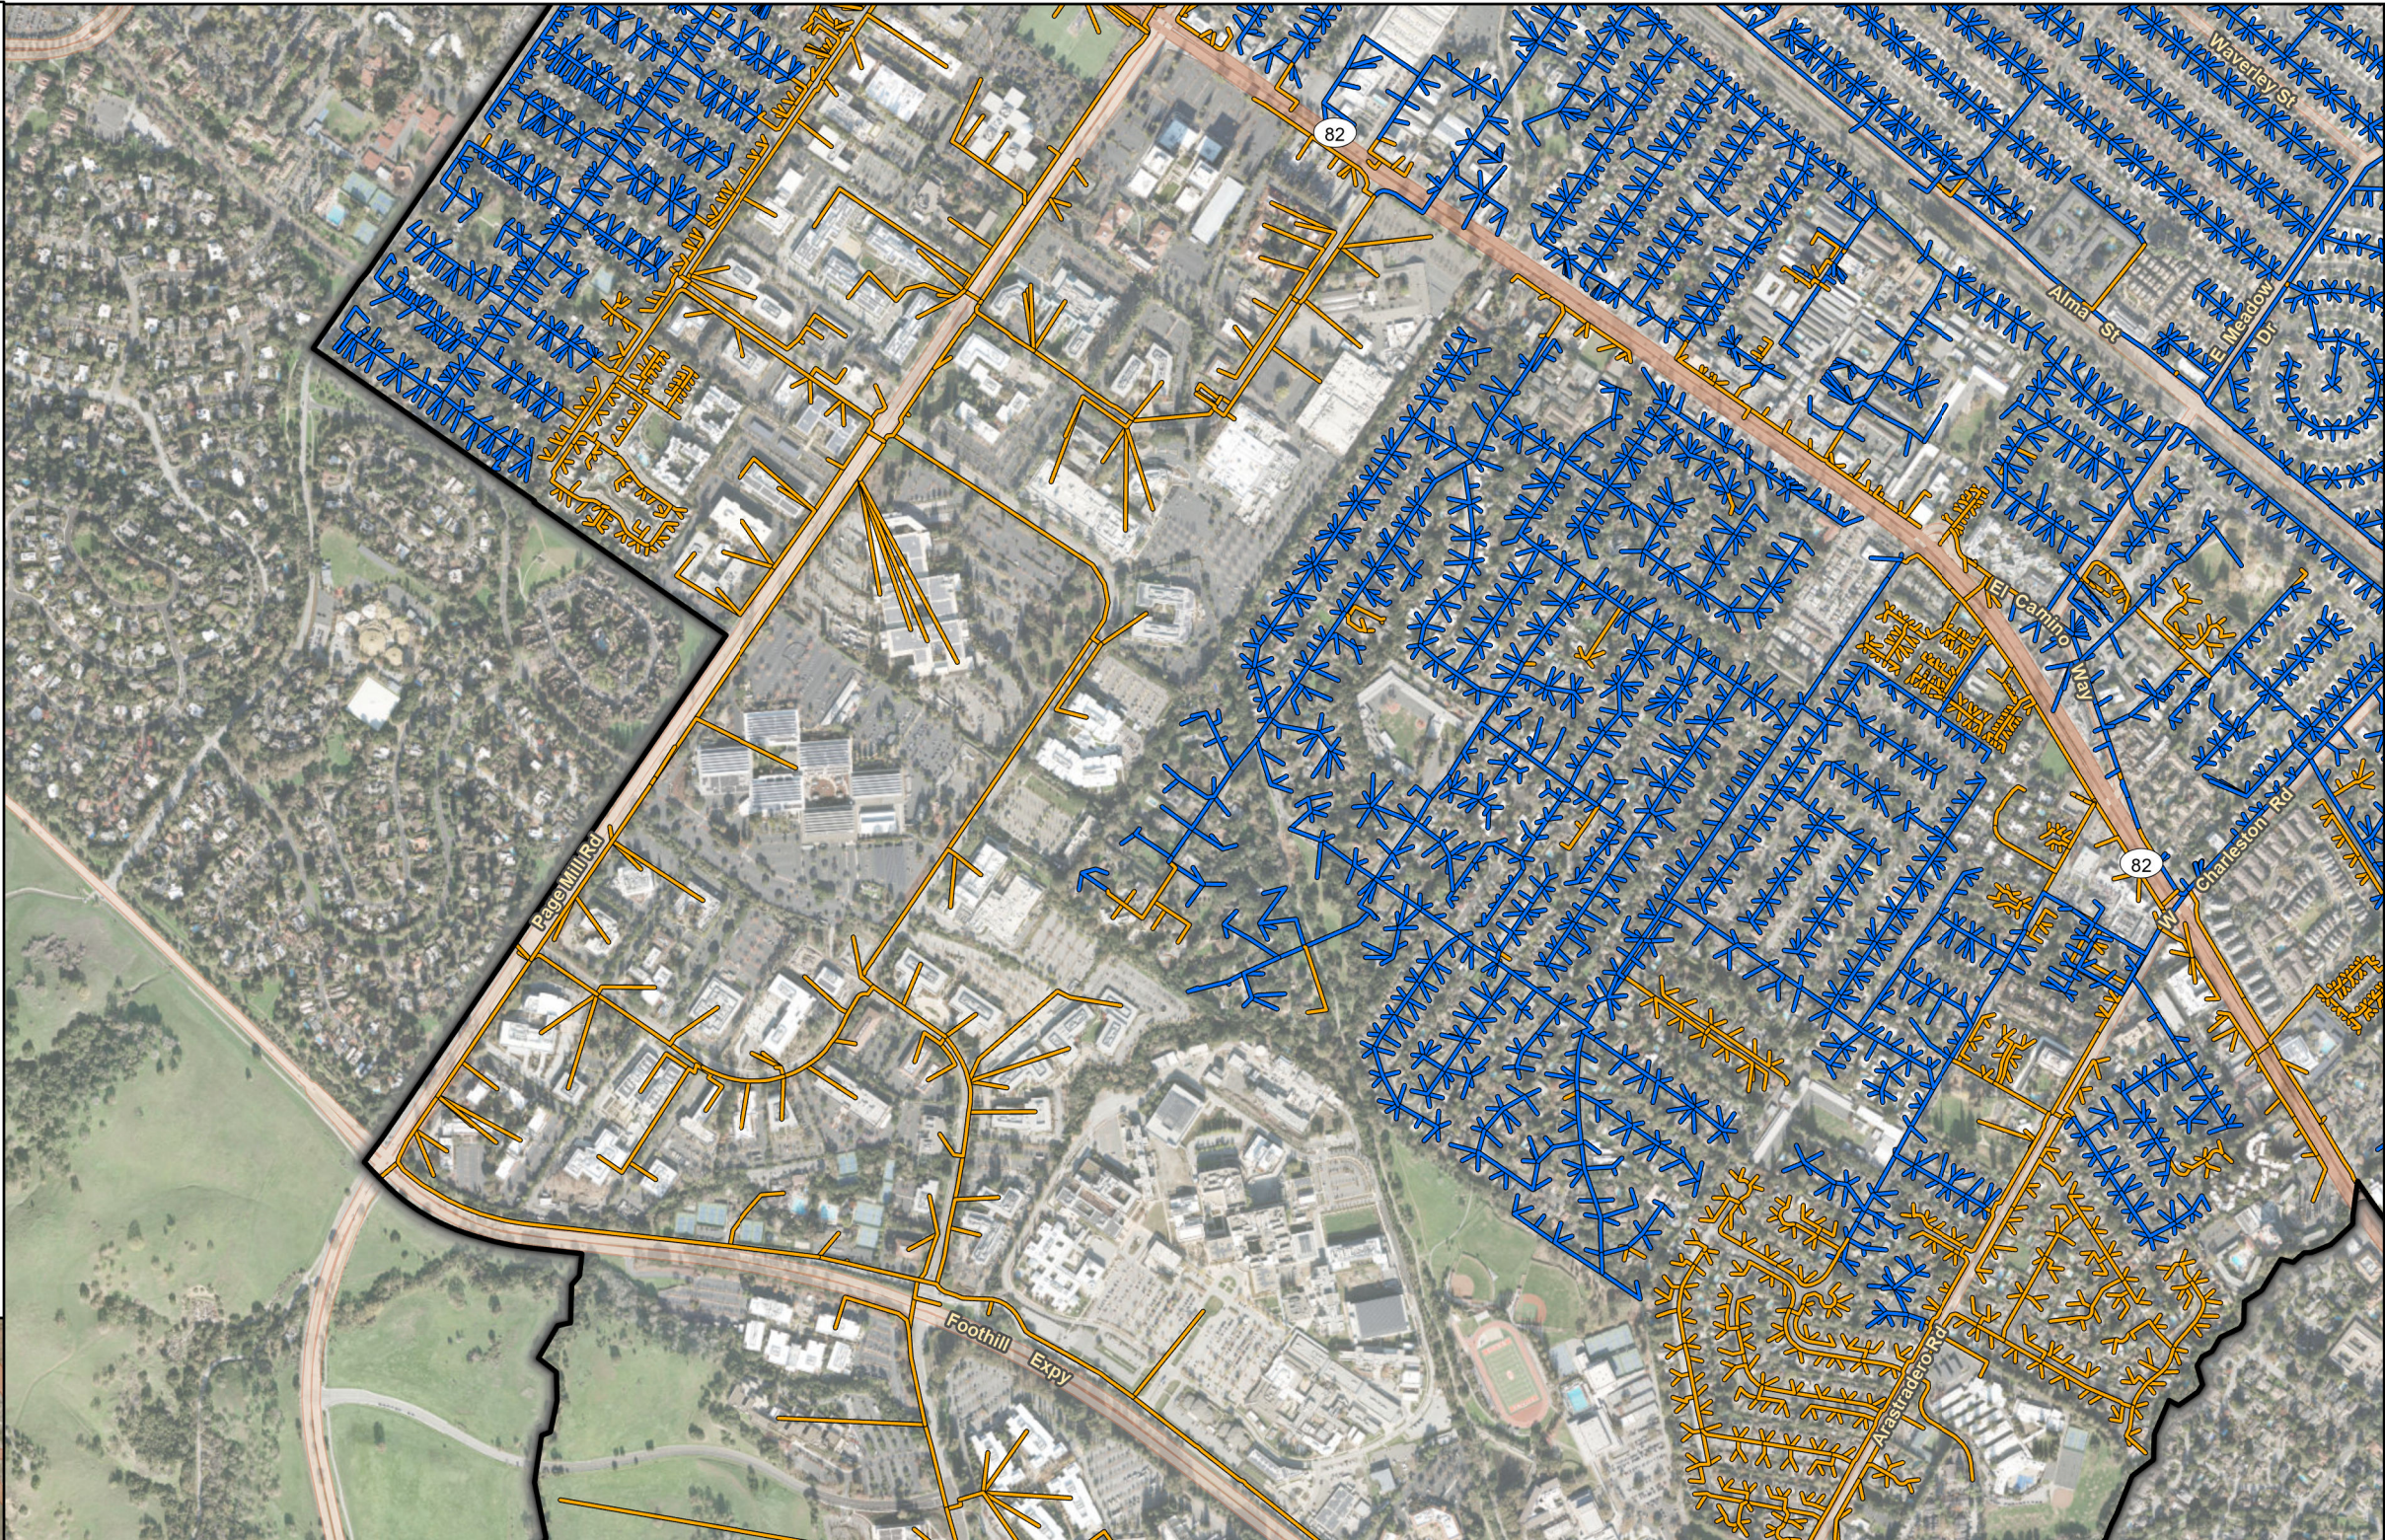

Fiber Optic Cable Placement

- Aerial
- Underground

0 500 1,000 N
Feet

Page 6 of 11

Map Extent

Imagery provided by ESRI and its licensors © 2024.

City of Palo Alto
Fiber Optic Cable Placement
Aerial
Underground

Page 7 of 11

City of Palo Alto
Fiber Optic Cable Placement
Aerial
Underground

City of Palo Alto
Fiber Optic Cable Placement
Underground

Page 9 of 11

 City of Palo Alto
Fiber Optic Cable Placement
 Aerial
 Underground

0 500 1,000 N
 Feet

Page 10 of 11

Map Extent

 City of Palo Alto
Fiber Optic Cable Placement
 Aerial
 Underground

0 500 1,000 N
 Feet

Page 11 of 11

Map Extent