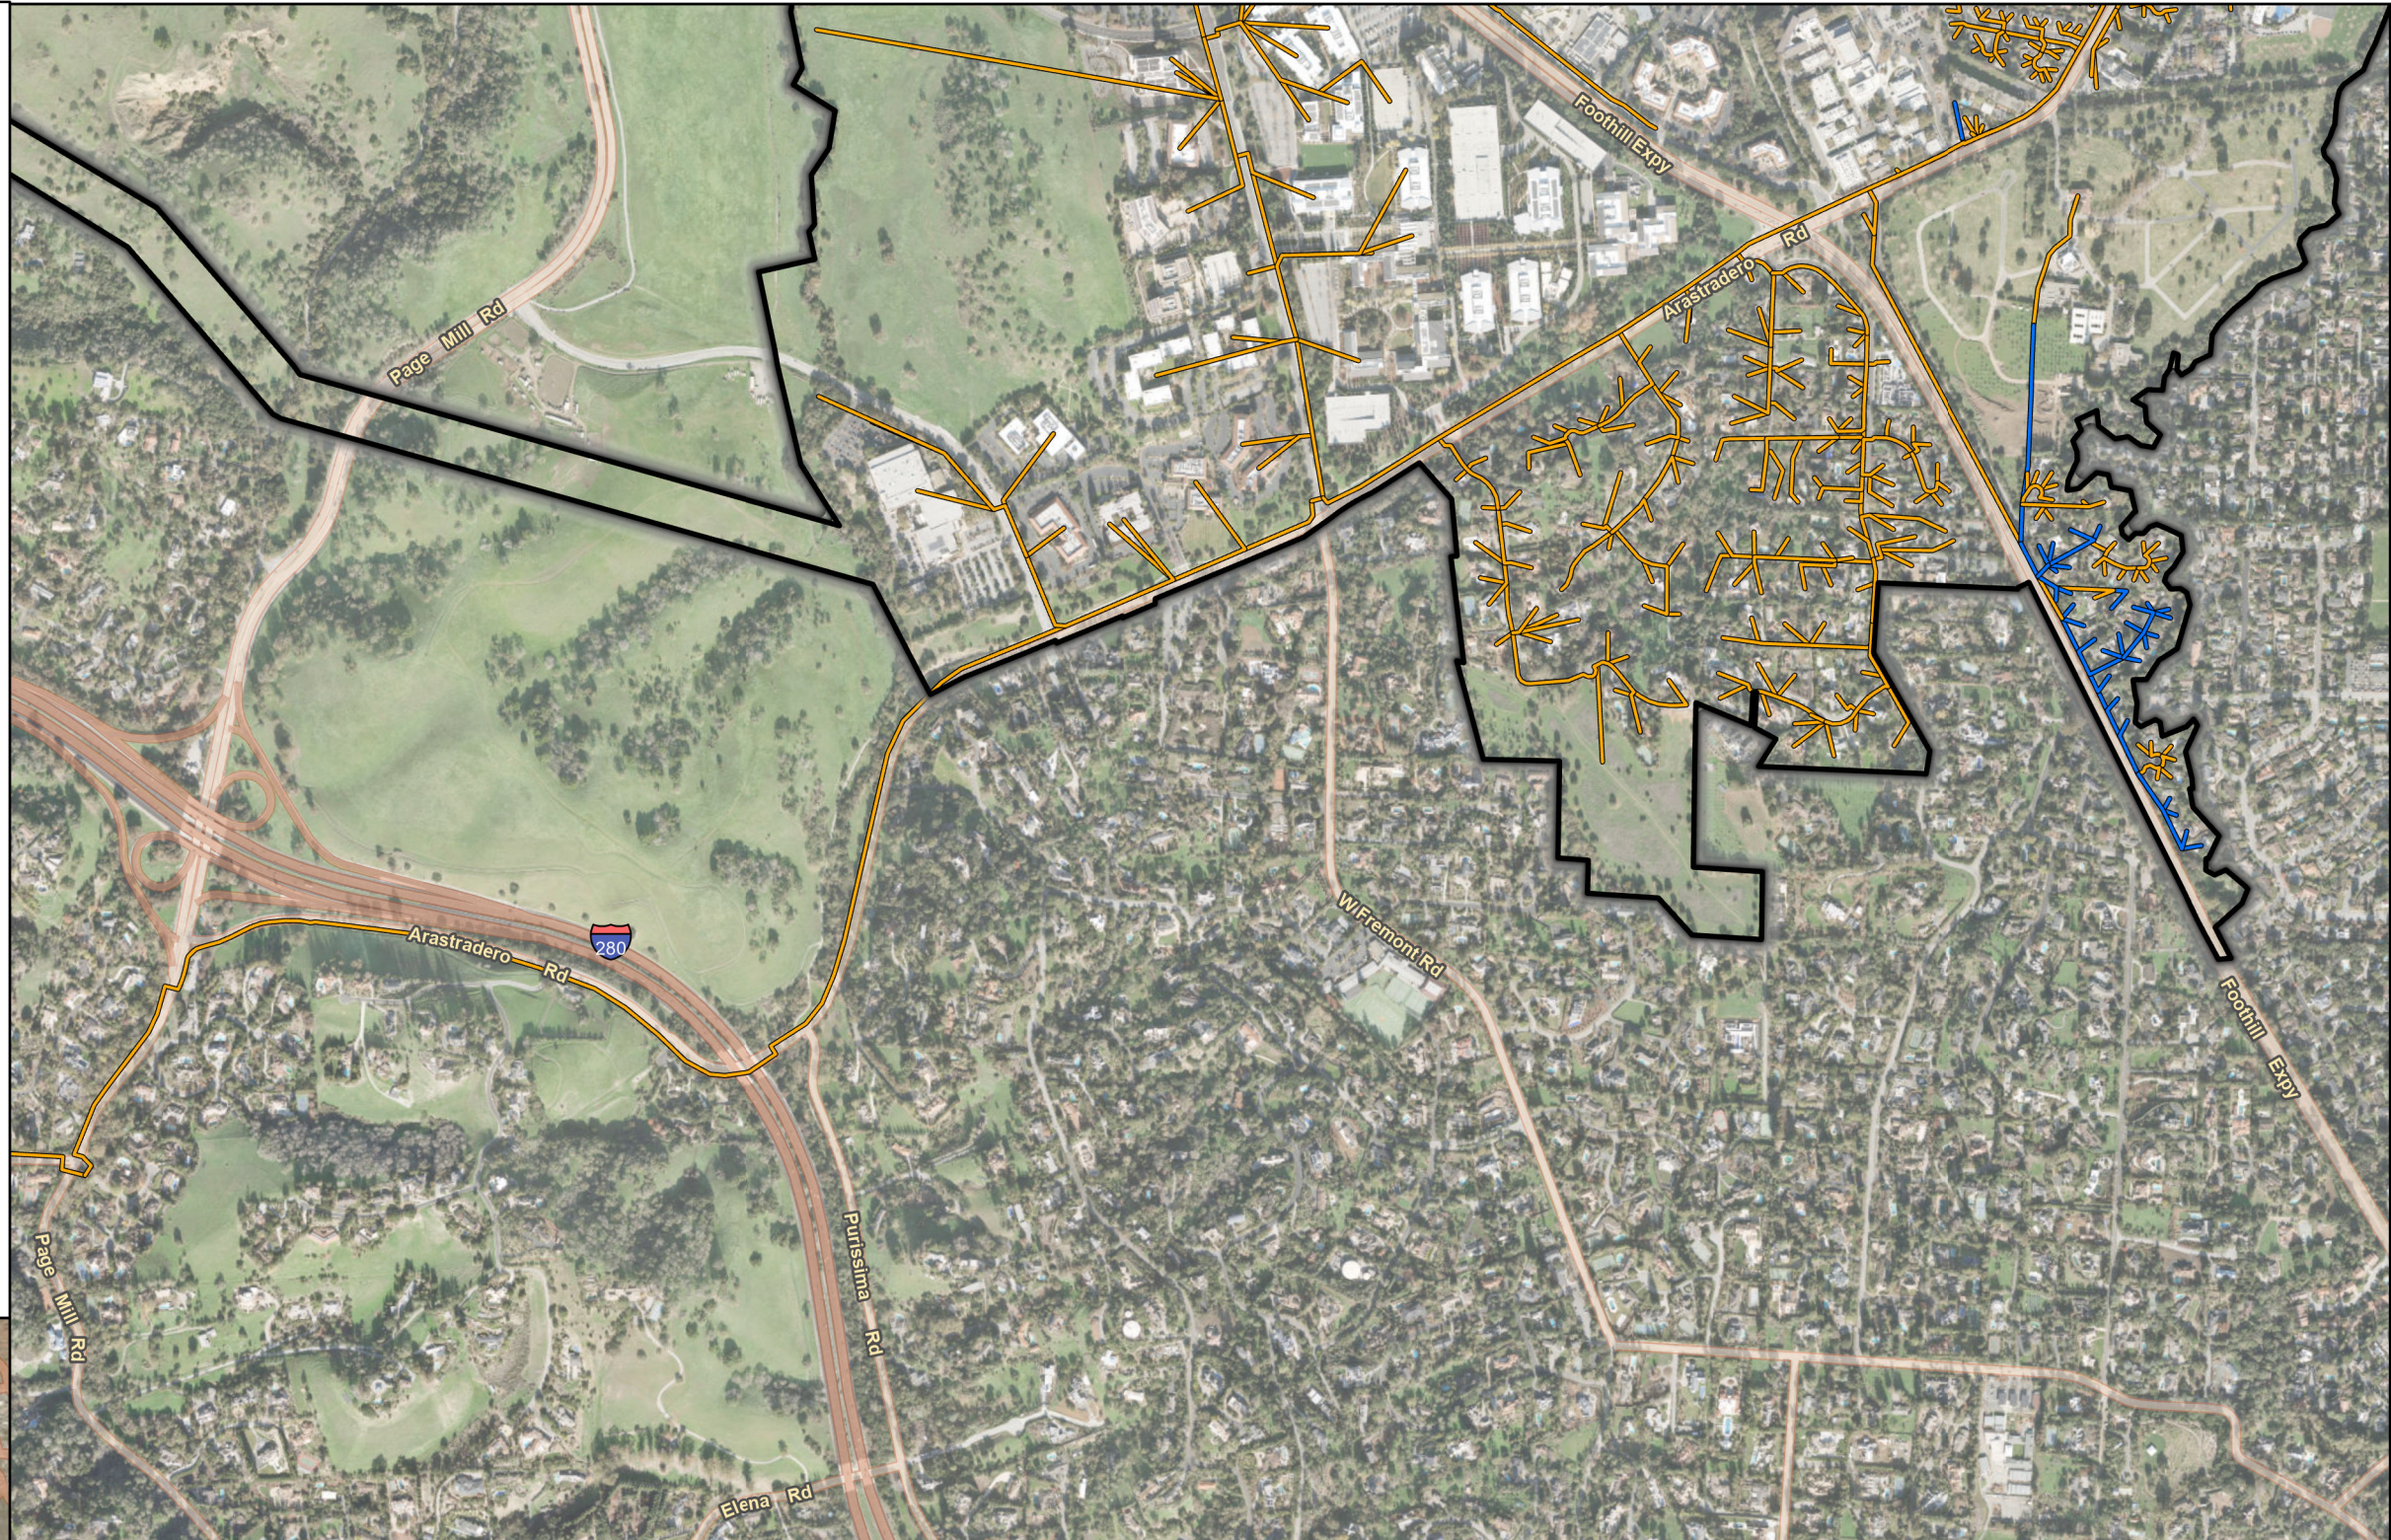

City of Palo Alto
 Fiber HUT
Fiber Optic Cable Placement
— Aerial
— Underground

City of Palo Alto
Fiber Optic Cable Placement
Aerial
Underground

City of Palo Alto
 Fiber HUT
Fiber Optic Cable Placement
— Aerial
— Underground

Fiber Optic Cable Placement

- Aerial
- Underground

0 500 1,000 N
Feet

Page 6 of 11

Map Extent

Imagery provided by ESRI and its licensors © 2024.

City of Palo Alto
Fiber Optic Cable Placement
Aerial
Underground

Page 7 of 11

City of Palo Alto
Fiber Optic Cable Placement
Aerial
Underground

City of Palo Alto
Fiber Optic Cable Placement
Underground

Page 9 of 11

 City of Palo Alto
Fiber Optic Cable Placement
 Aerial
 Underground

0 500 1,000 N
 Feet

Page 10 of 11

Map Extent

 City of Palo Alto
Fiber Optic Cable Placement
 Aerial
 Underground

0 500 1,000 N
 Feet

Page 11 of 11

Map Extent