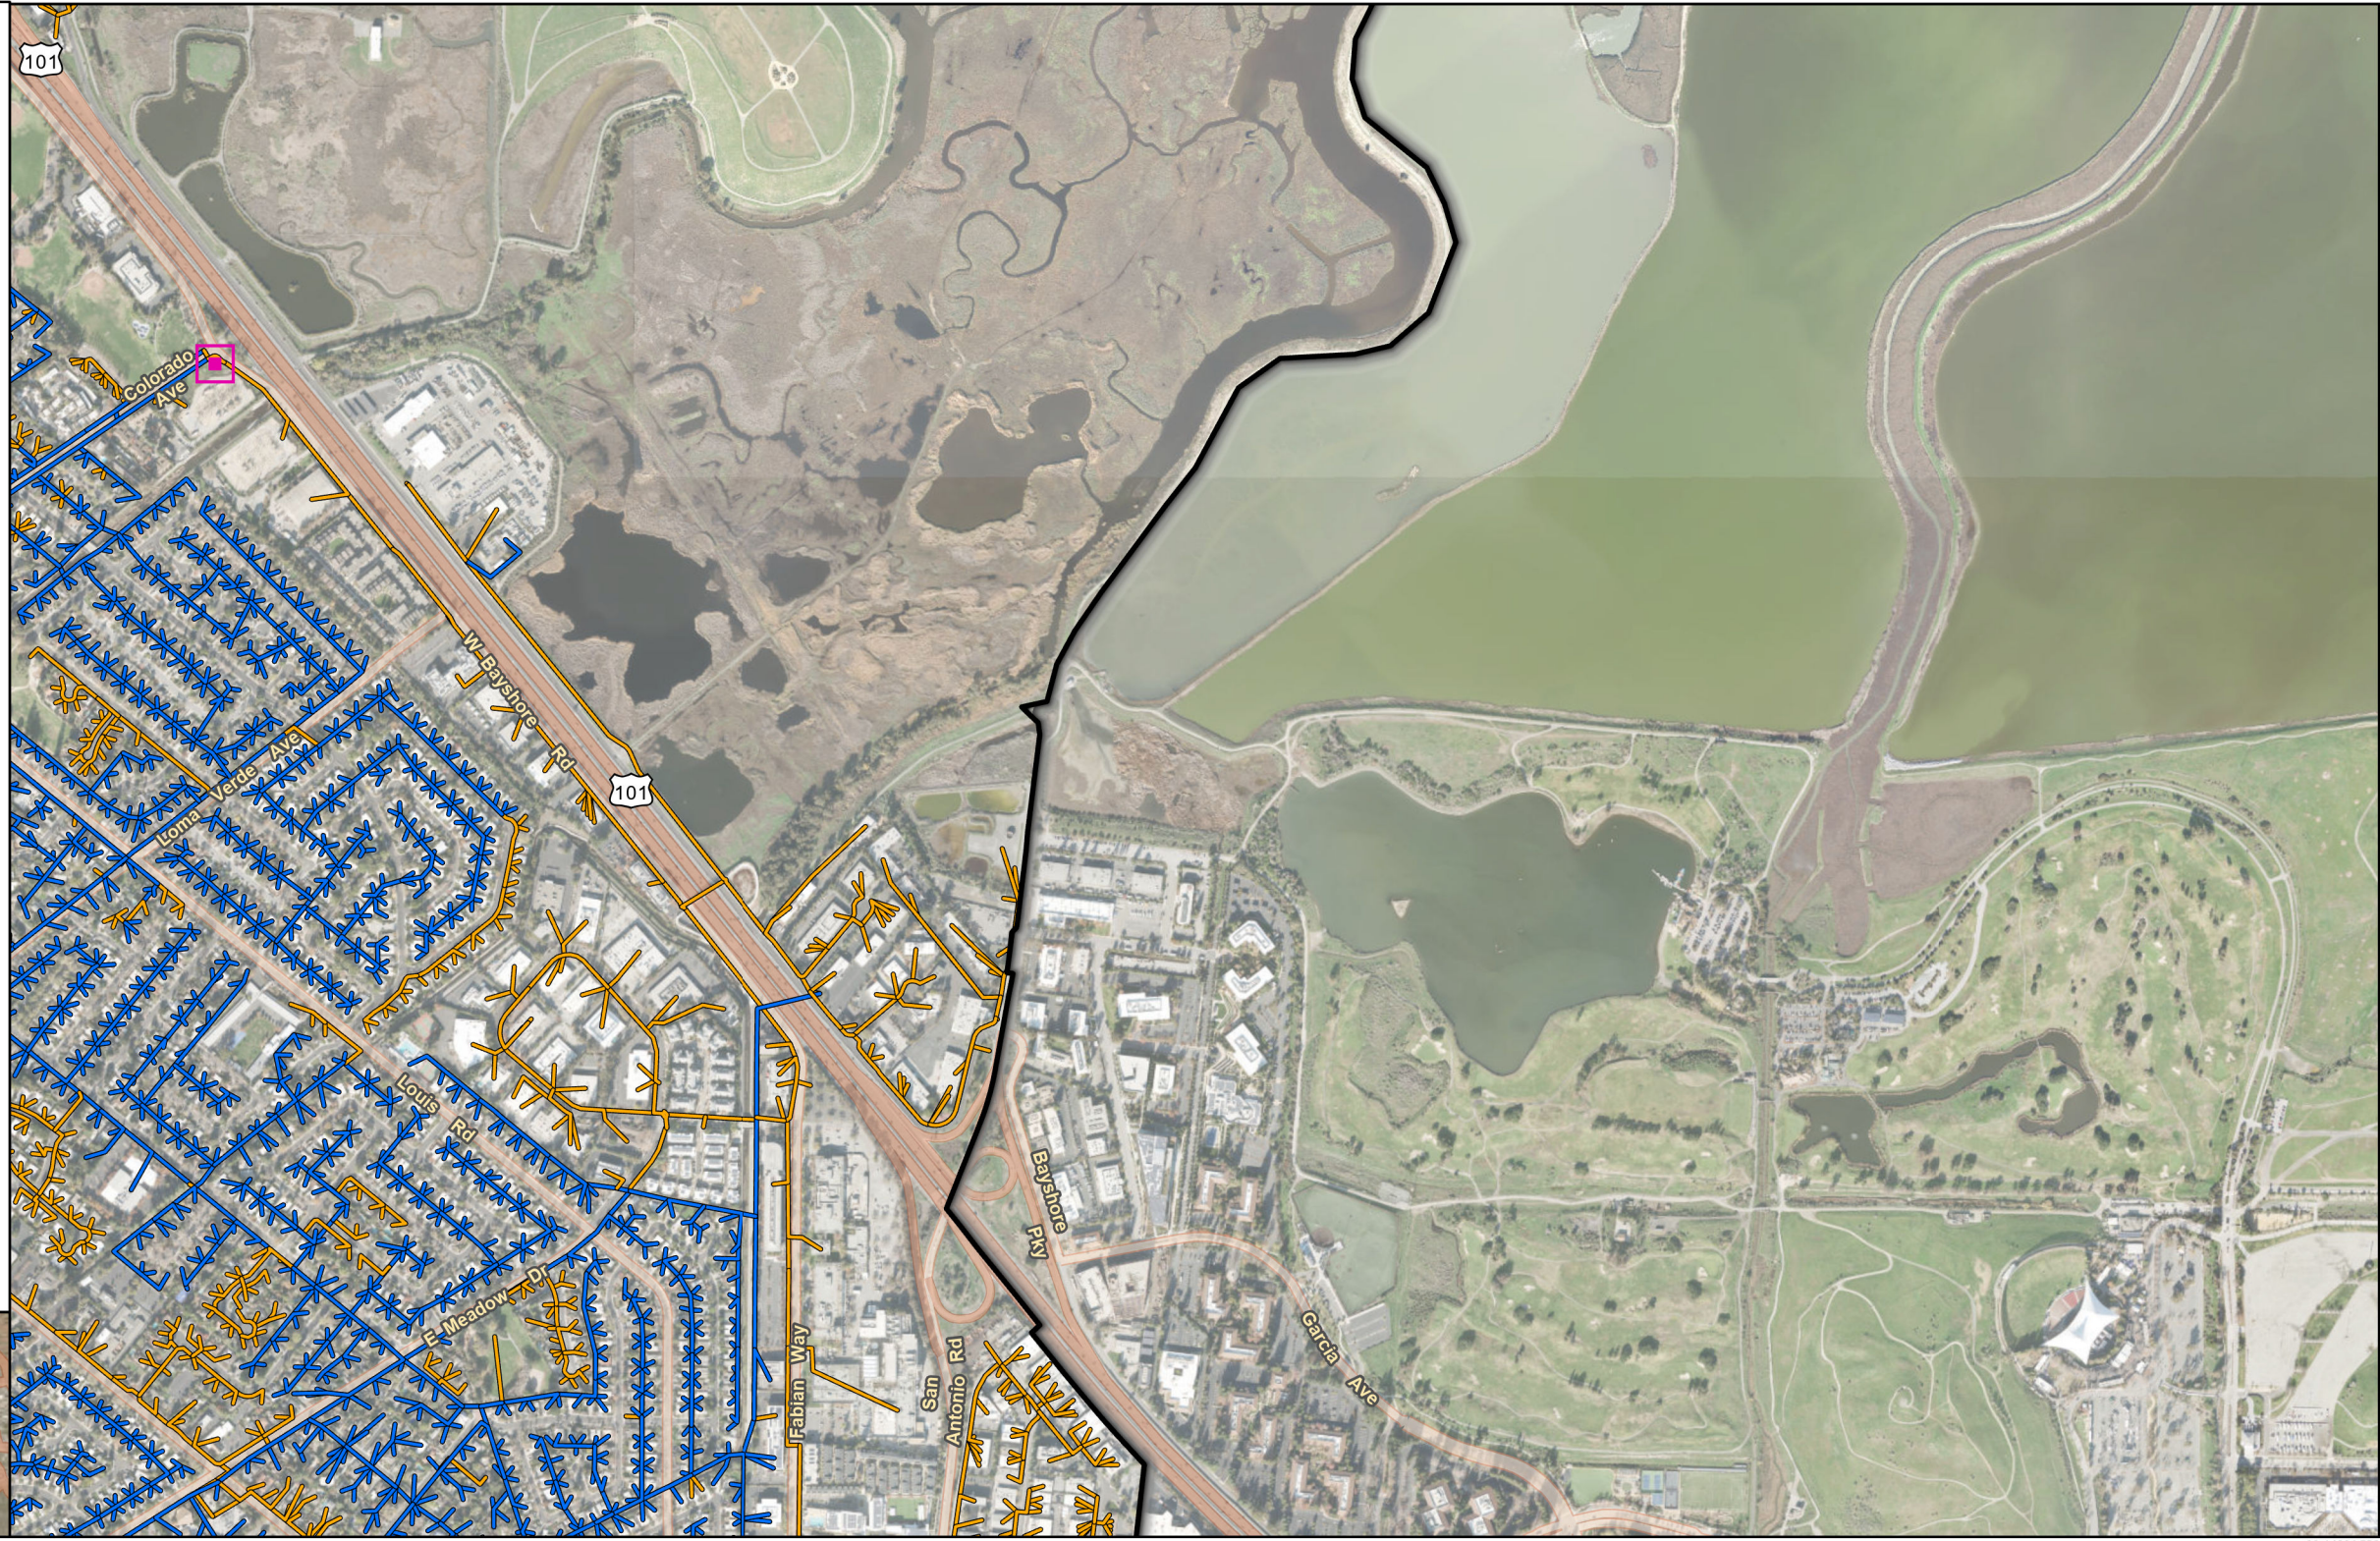

City of Palo Alto
 Fiber HUT
Fiber Optic Cable Placement
— Aerial
— Underground

City of Palo Alto
Fiber Optic Cable Placement
Aerial
Underground

City of Palo Alto
 Fiber HUT
Fiber Optic Cable Placement
— Aerial
— Underground

City of Palo Alto

Fiber HUT

Fiber Optic Cable Placement

Aerial

Underground

Page 4 of 11

 City of Palo Alto
 Fiber HUT
Fiber Optic Cable Placement
 Aerial
 Underground

City of Palo Alto

Fiber Optic Cable Placement

- Aerial
- Underground

0 500 1,000 N
Feet

Page 6 of 11

Map Extent

Imagery provided by ESRI and its licensors © 2024.

City of Palo Alto
Fiber Optic Cable Placement
Aerial
Underground

0 500 1,000 N
 Feet

Page 10 of 11

Map Extent

 City of Palo Alto
Fiber Optic Cable Placement
 Aerial
 Underground

0 500 1,000 N
 Feet

Page 11 of 11

Map Extent