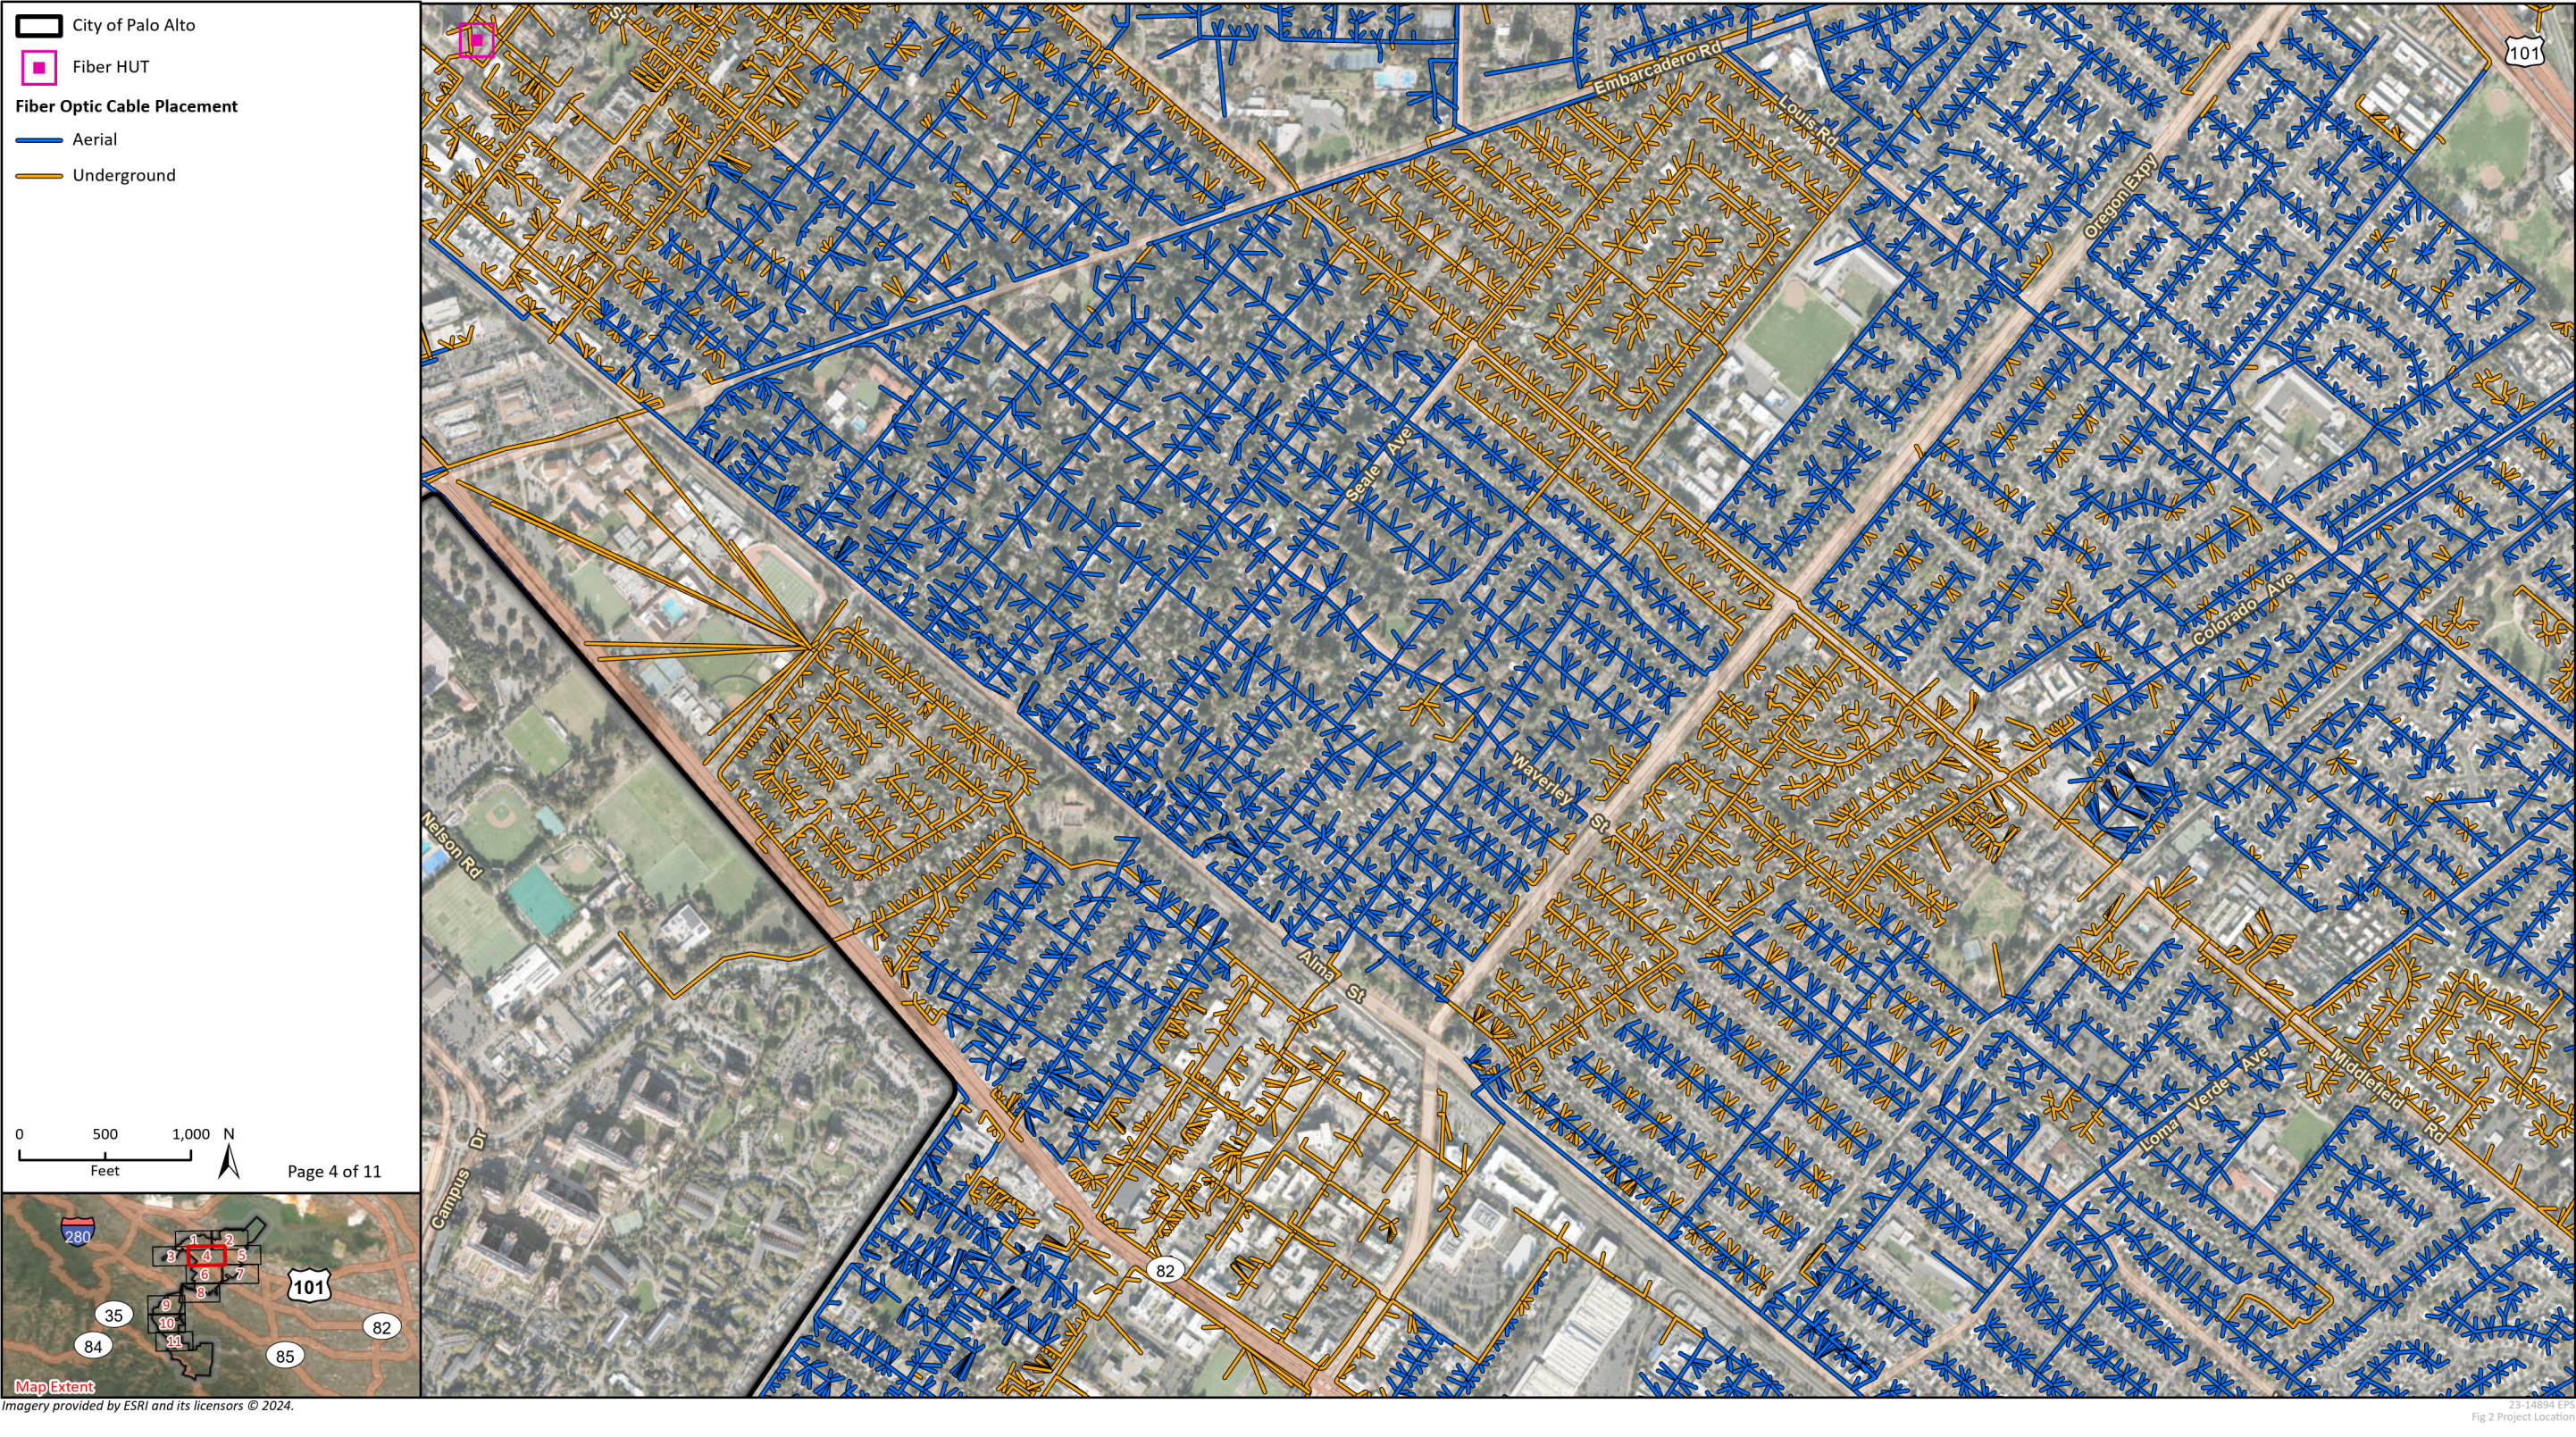

City of Palo Alto
 Fiber HUT
Fiber Optic Cable Placement
— Aerial
— Underground

City of Palo Alto
Fiber Optic Cable Placement
Aerial
Underground

City of Palo Alto
 Fiber HUT
Fiber Optic Cable Placement
— Aerial
— Underground

City of Palo Alto

Fiber HUT

Fiber Optic Cable Placement

Aerial

Underground

Page 4 of 11

 City of Palo Alto
 Fiber HUT
Fiber Optic Cable Placement
 Aerial
 Underground

City of Palo Alto

Fiber Optic Cable Placement

- Aerial
- Underground

0 500 1,000 N
Feet

Page 6 of 11

Map Extent

Imagery provided by ESRI and its licensors © 2024.

City of Palo Alto
Fiber Optic Cable Placement
Aerial
Underground

0 500 1,000 N
 Feet

Page 10 of 11

Map Extent

 City of Palo Alto
Fiber Optic Cable Placement
 Aerial
 Underground

0 500 1,000 N
 Feet

Page 11 of 11

Map Extent