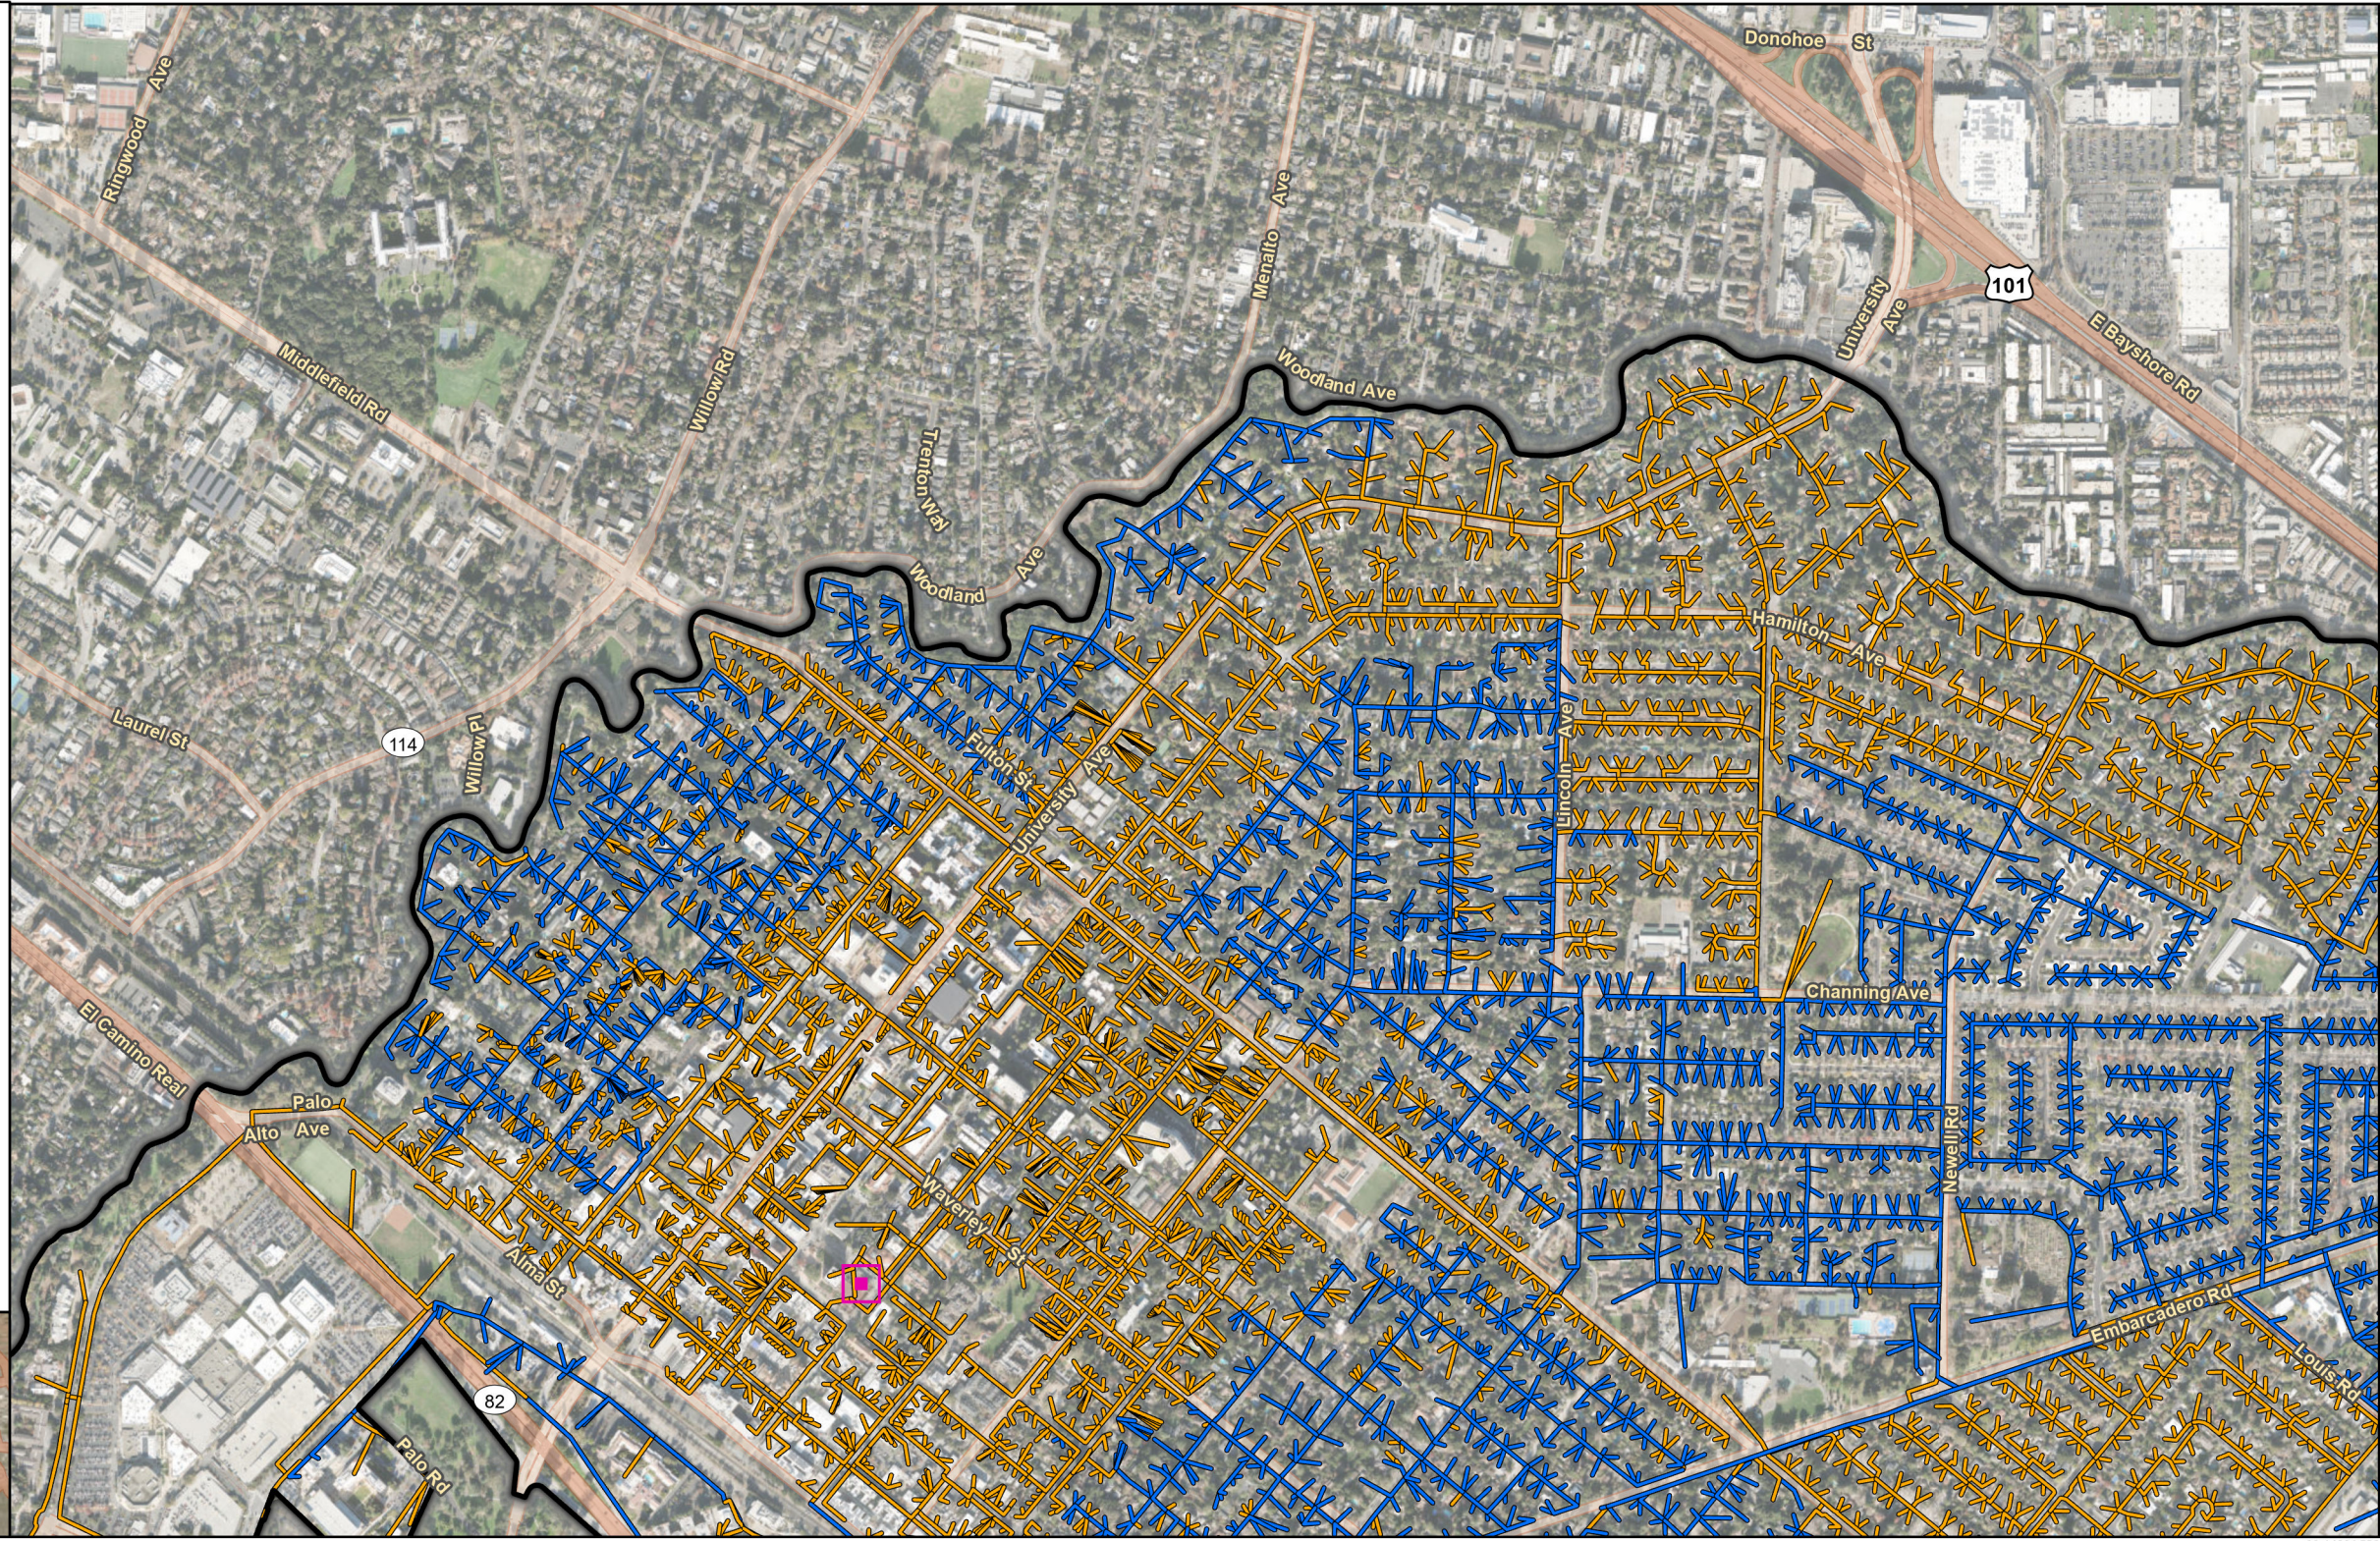

City of Palo Alto
 Fiber HUT
Fiber Optic Cable Placement
— Aerial
— Underground

City of Palo Alto
Fiber Optic Cable Placement
Aerial
Underground

City of Palo Alto
 Fiber HUT
Fiber Optic Cable Placement
— Aerial
— Underground

City of Palo Alto

Fiber HUT

Fiber Optic Cable Placement

Aerial

Underground

Page 4 of 11

 City of Palo Alto
 Fiber HUT
Fiber Optic Cable Placement
 Aerial
 Underground

City of Palo Alto

Fiber Optic Cable Placement

- Aerial
- Underground

0 500 1,000 N
Feet

Page 6 of 11

Map Extent

Imagery provided by ESRI and its licensors © 2024.

City of Palo Alto
Fiber Optic Cable Placement
Aerial
Underground

0 500 1,000 N
 Feet

Page 10 of 11

Map Extent

 City of Palo Alto
Fiber Optic Cable Placement
 Aerial
 Underground

0 500 1,000 N
 Feet

Page 11 of 11

Map Extent