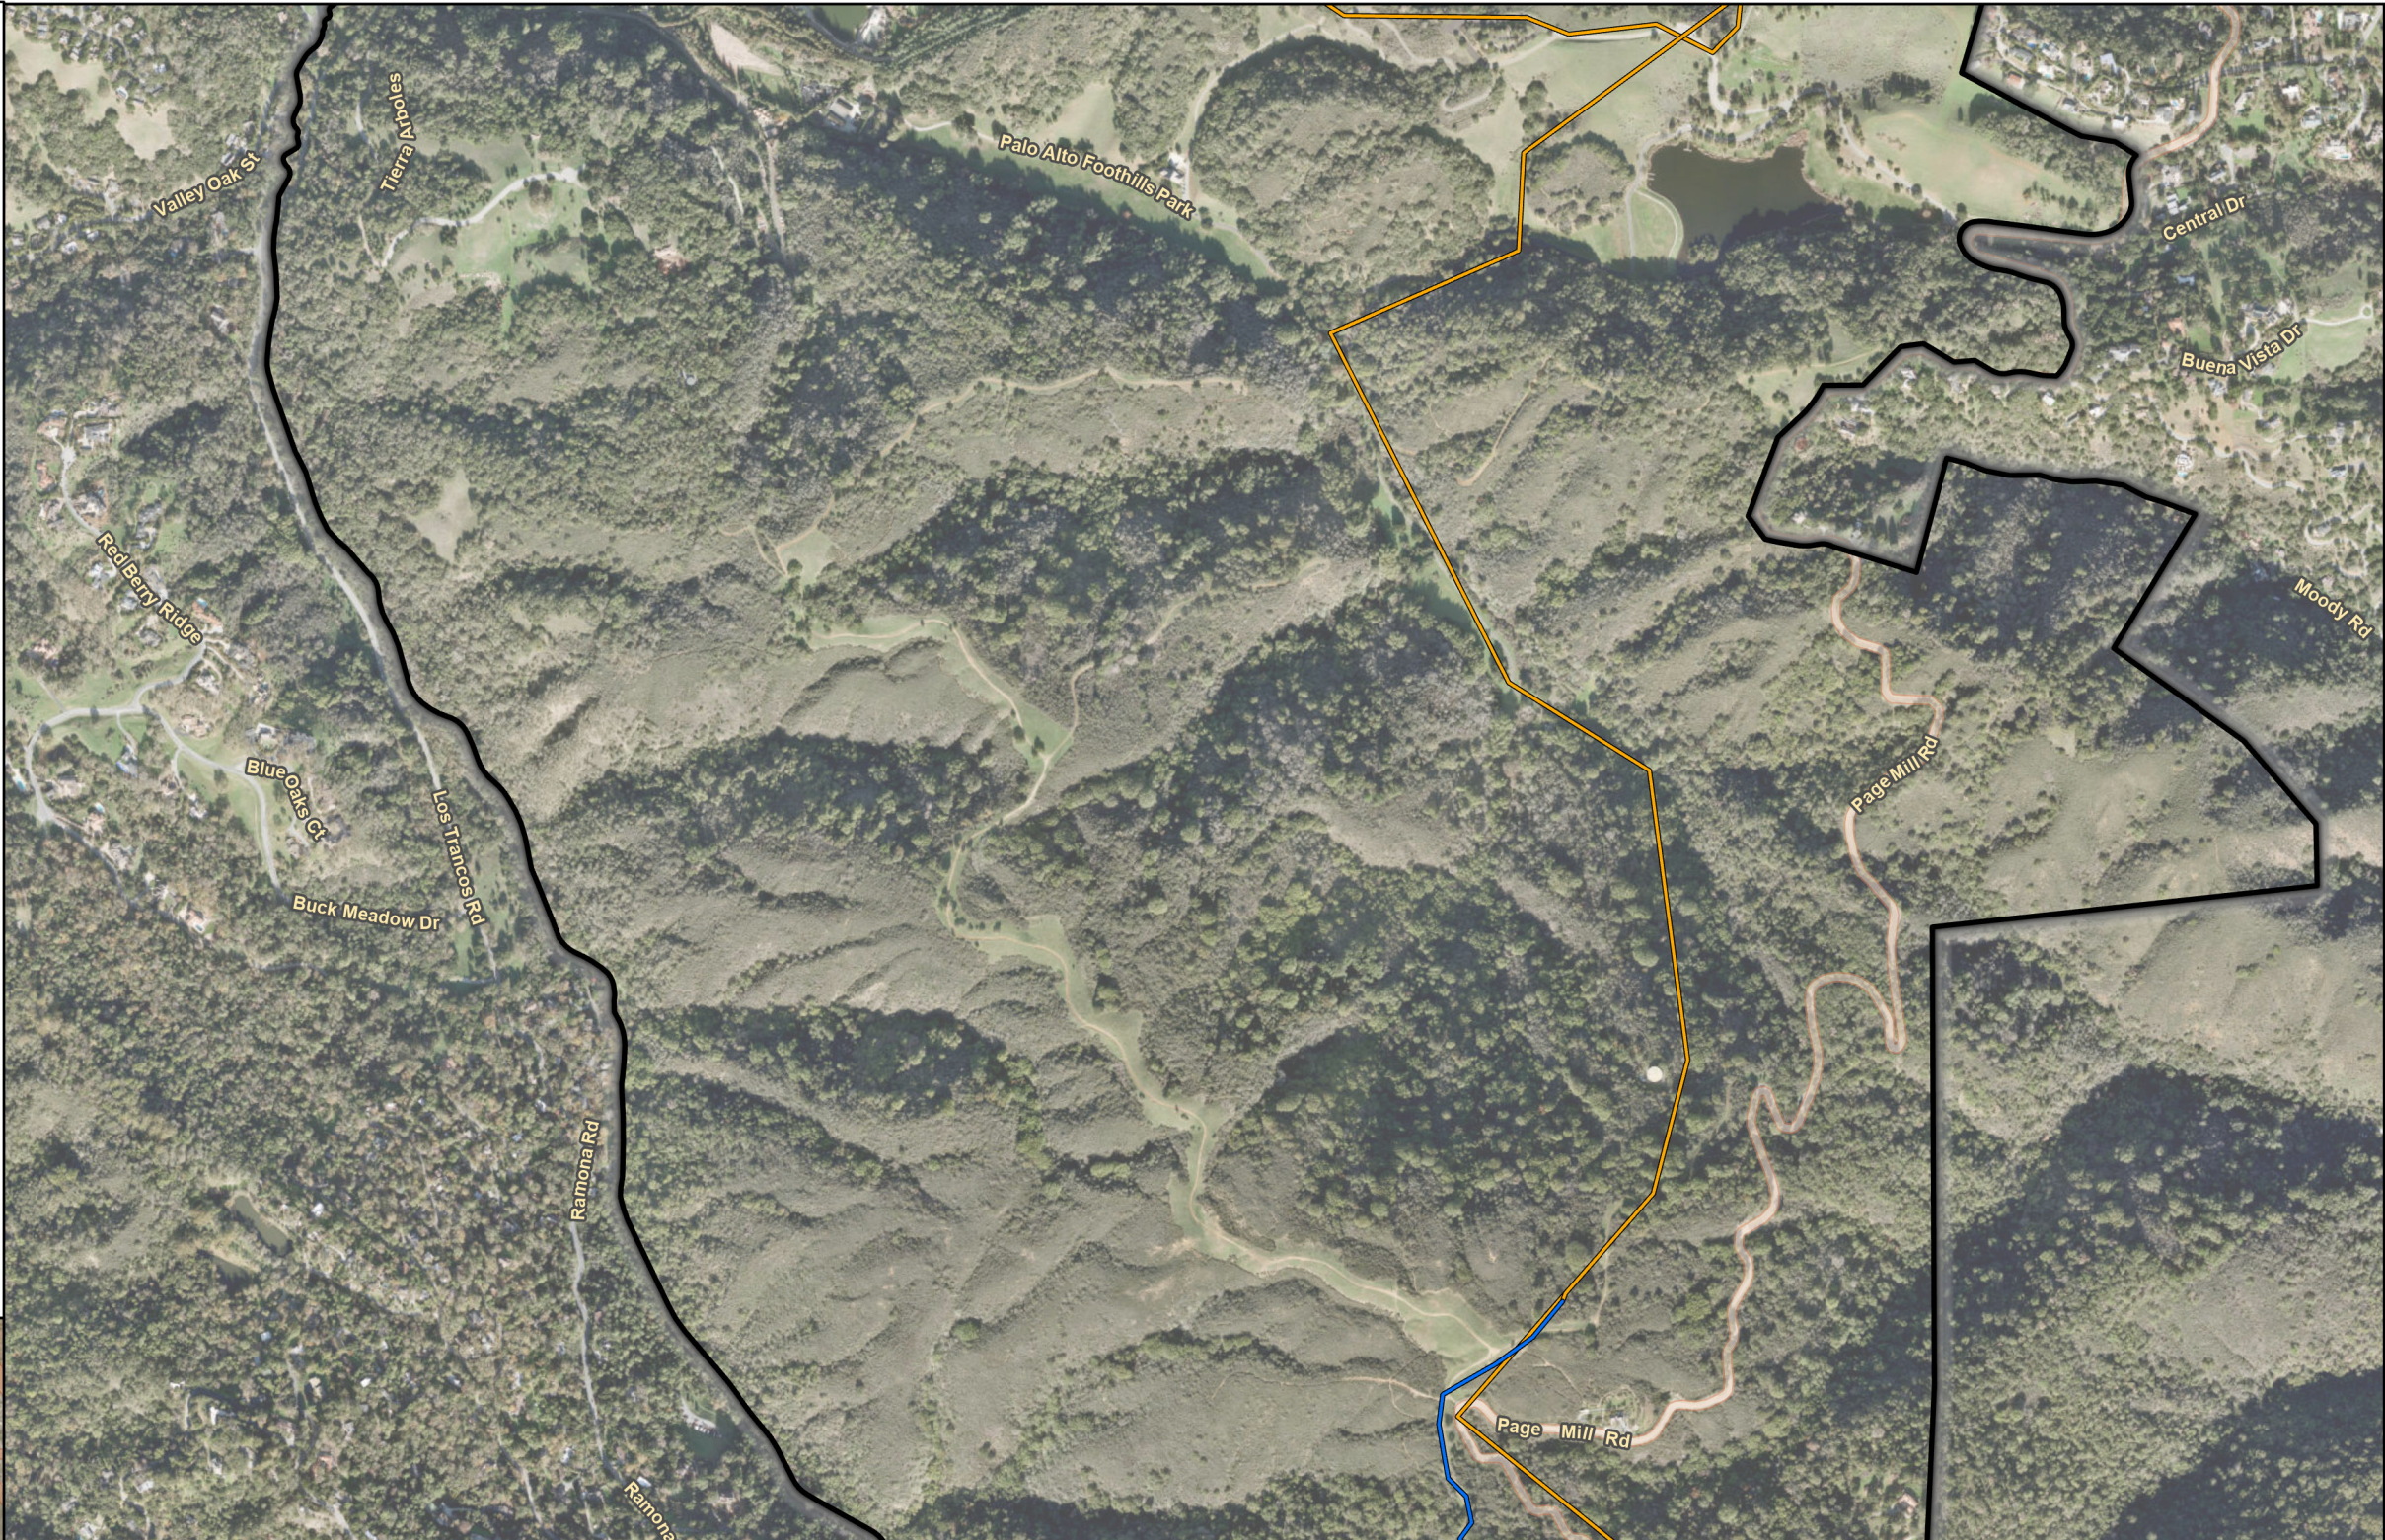

City of Palo Alto
 Fiber HUT
Fiber Optic Cable Placement
— Aerial
— Underground

City of Palo Alto
Fiber Optic Cable Placement
Aerial
Underground

City of Palo Alto
 Fiber HUT
Fiber Optic Cable Placement
— Aerial
— Underground

Fiber Optic Cable Placement

- Aerial
- Underground

0 500 1,000 N
Feet

Page 6 of 11

Map Extent

Imagery provided by ESRI and its licensors © 2024.

City of Palo Alto
Fiber Optic Cable Placement
Aerial
Underground

Page 7 of 11

City of Palo Alto
Fiber Optic Cable Placement
Aerial
Underground

City of Palo Alto
Fiber Optic Cable Placement
Underground

Page 9 of 11

 City of Palo Alto
Fiber Optic Cable Placement
 Aerial
 Underground

0 500 1,000 N
 Feet

Page 10 of 11

Map Extent

 City of Palo Alto
Fiber Optic Cable Placement
 Aerial
 Underground

0 500 1,000 N
 Feet

Page 11 of 11

Map Extent