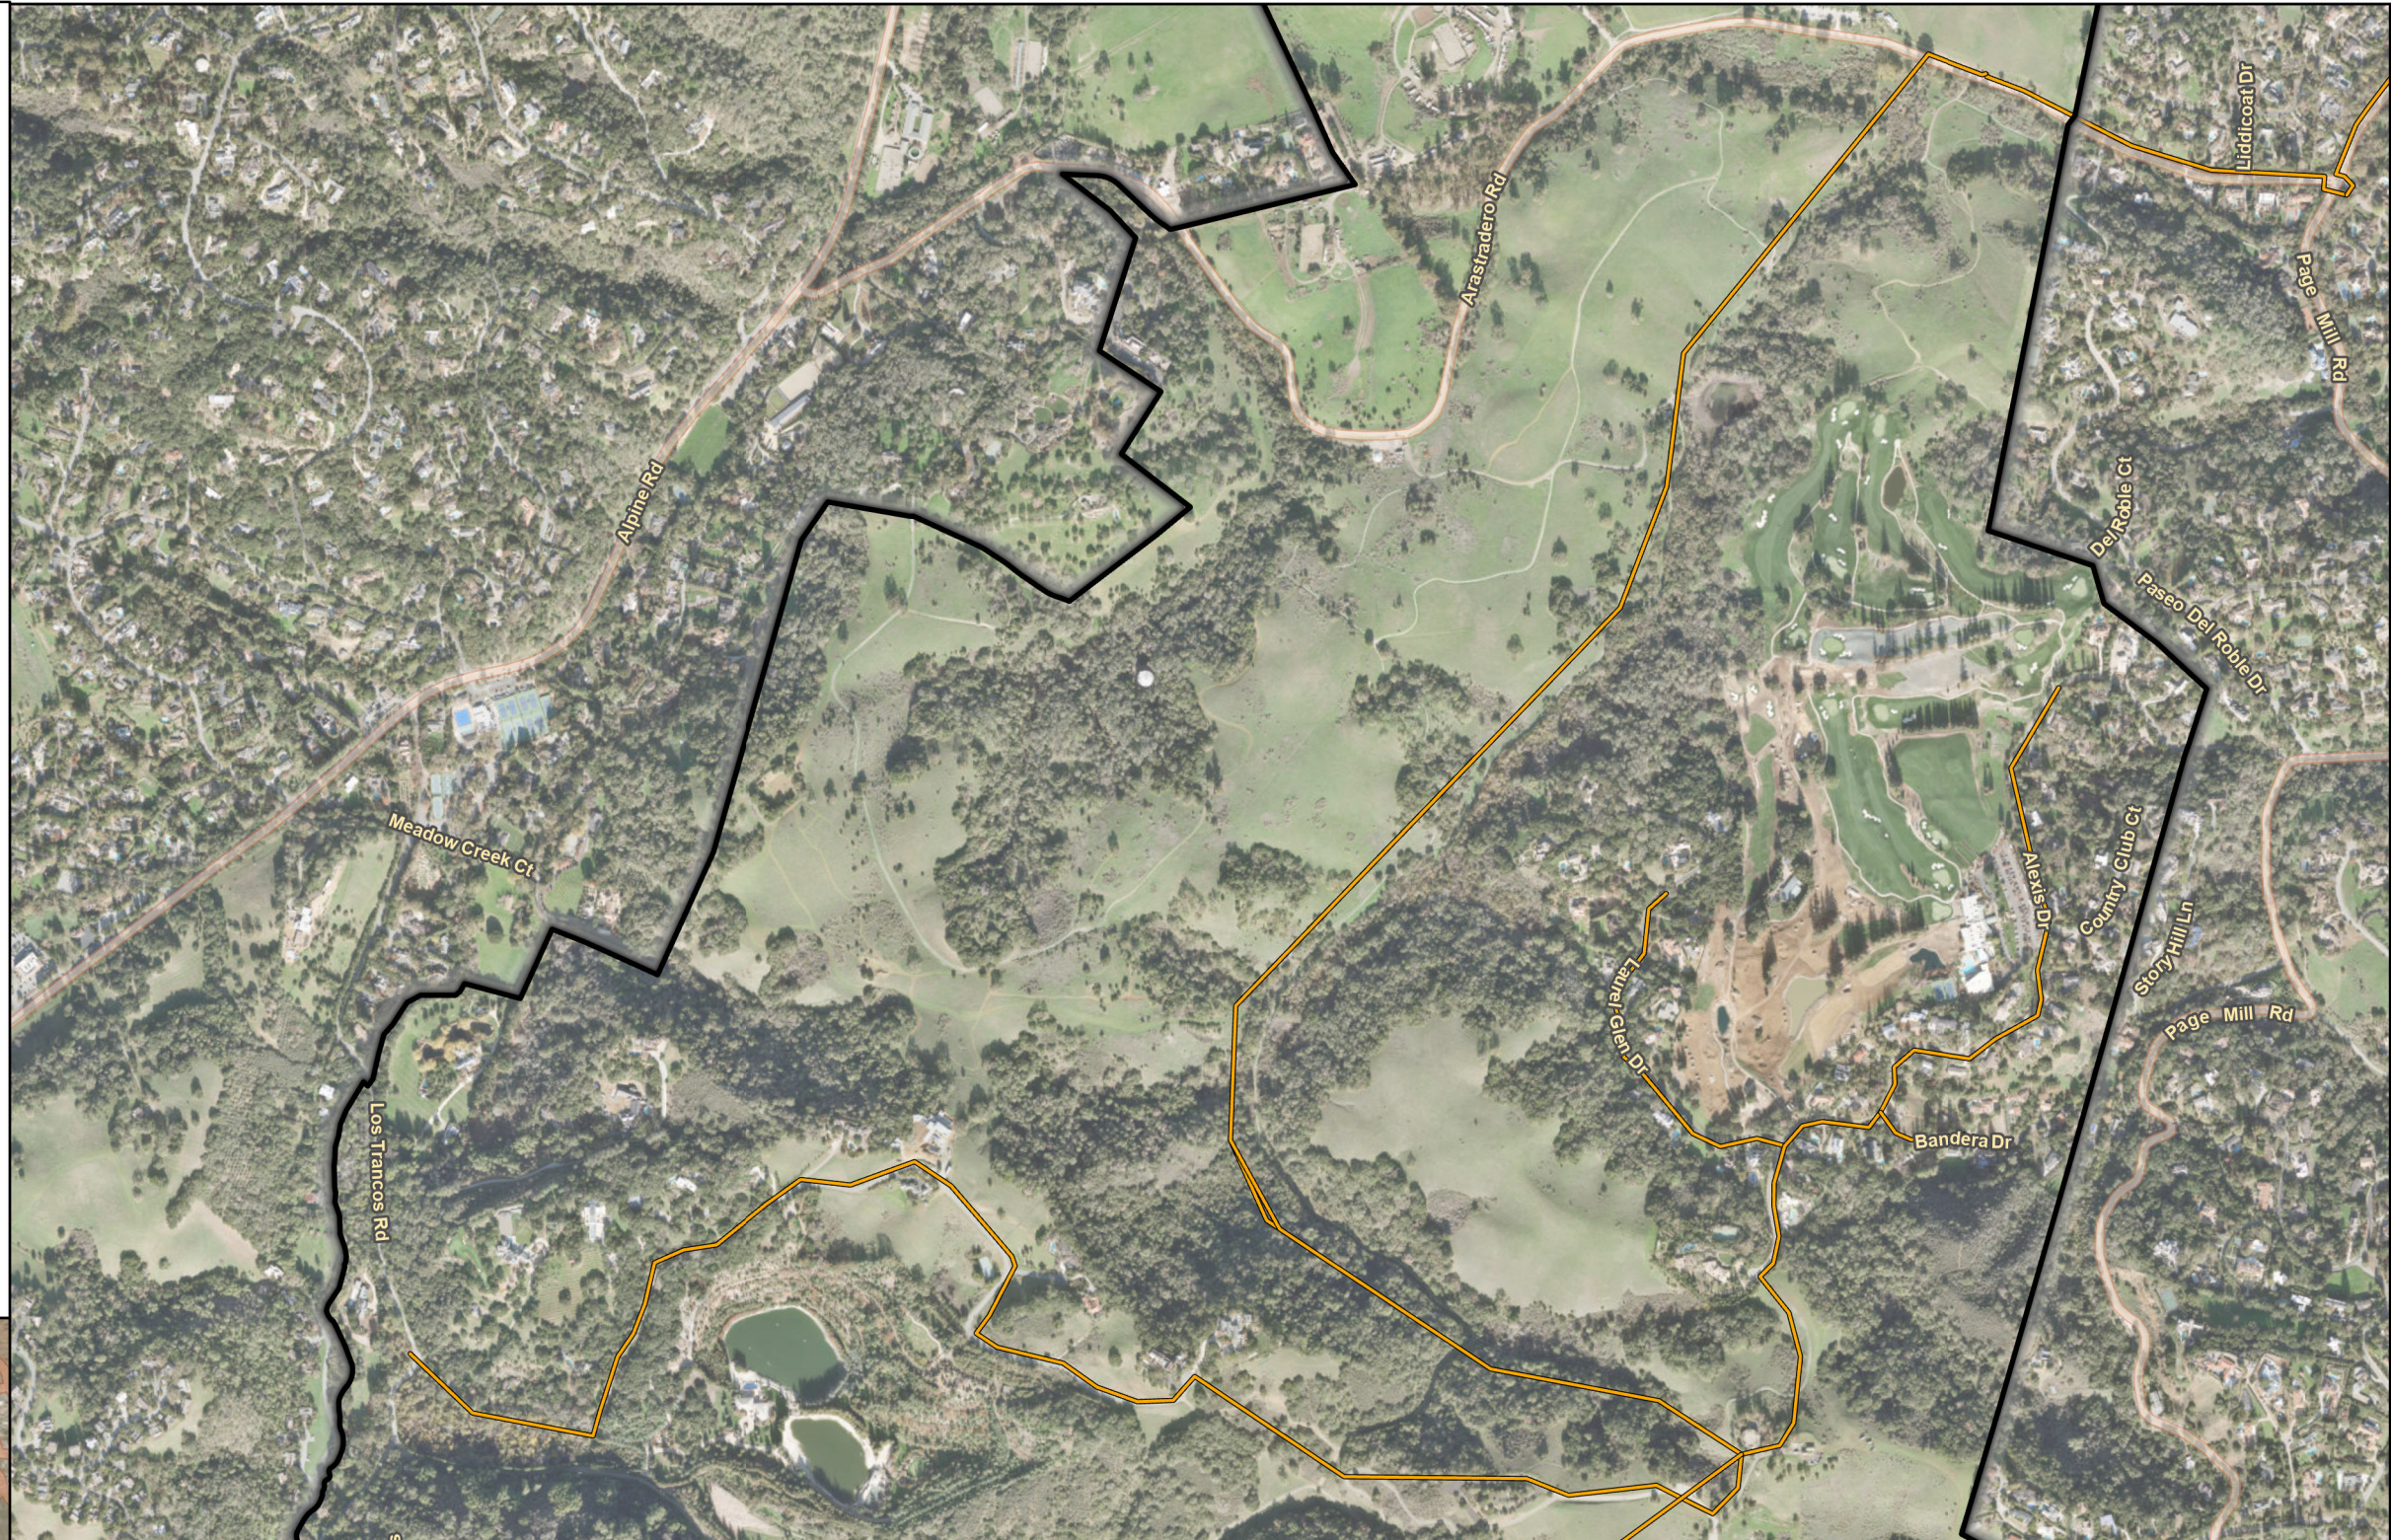

City of Palo Alto
 Fiber HUT
Fiber Optic Cable Placement
— Aerial
— Underground

City of Palo Alto
Fiber Optic Cable Placement
Aerial
Underground

City of Palo Alto
 Fiber HUT
Fiber Optic Cable Placement
— Aerial
— Underground

Fiber Optic Cable Placement

- Aerial
- Underground

0 500 1,000 N
Feet

Page 6 of 11

Map Extent

Imagery provided by ESRI and its licensors © 2024.

City of Palo Alto
Fiber Optic Cable Placement
Aerial
Underground

Page 7 of 11

City of Palo Alto
Fiber Optic Cable Placement
Aerial
Underground

City of Palo Alto
Fiber Optic Cable Placement
Underground

Page 9 of 11

 City of Palo Alto
Fiber Optic Cable Placement
 Aerial
 Underground

0 500 1,000 N
 Feet

Page 10 of 11

Map Extent

 City of Palo Alto
Fiber Optic Cable Placement
 Aerial
 Underground

0 500 1,000 N
 Feet

Page 11 of 11

Map Extent