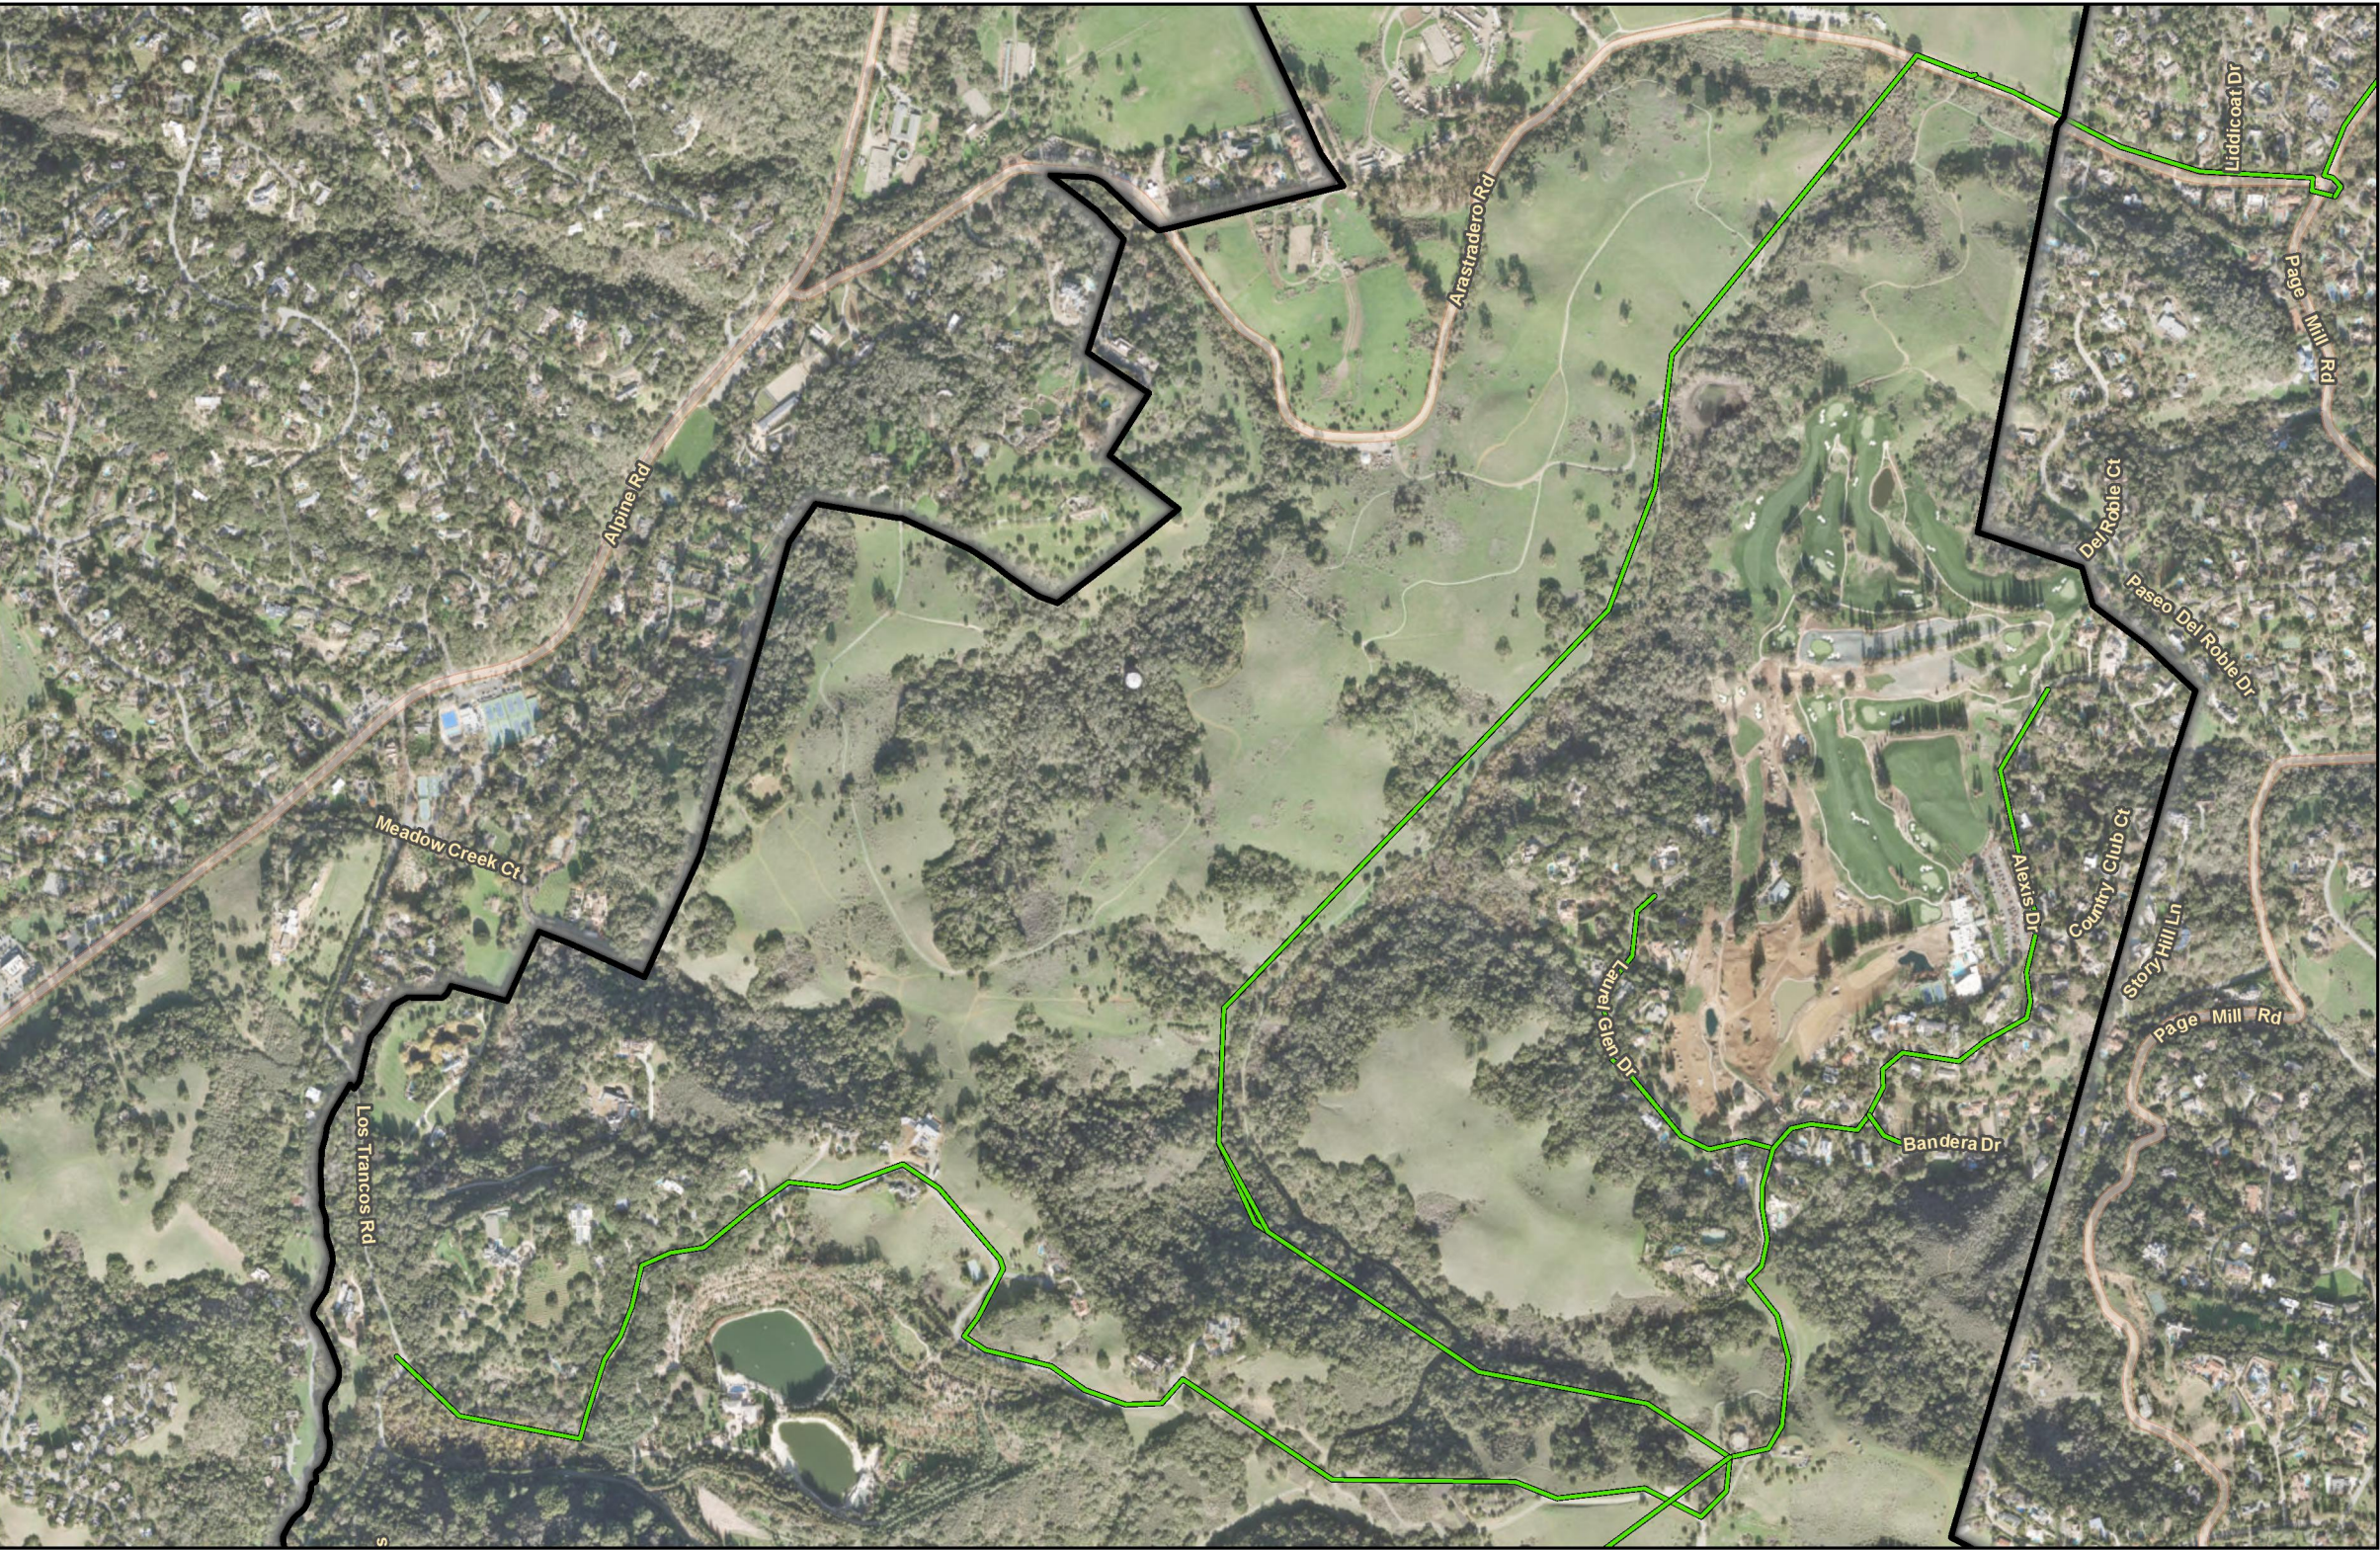

City of Palo Alto
Fiber Optic Cable Placement
Aerial
Underground

Page 6 of 11

City of Palo Alto

Fiber Optic Cable Placement

- Aerial
- Underground

0 500 1,000 Feet

Page 7 of 11

MapExtent Imagery provided by ESRI and its licensors © 2024.

25-14894 EPS Fig 2 Project Location

 City of Palo Alto
Fiber Optic Cable Placement
 Aerial
 Underground

0 500 1,000 N
 Feet

Page 8 of 11

MapExtent

Imagery provided by ESRI and its licensors © 2024.

City of Palo Alto
Fiber Optic Cable Placement
— Underground

0 500 1,000
Feet N

Page 9 of 11

Map Extent

 City of Palo Alto
Fiber Optic Cable Placement
 Aerial
 Underground

0 500 1,000 N
 Feet

Page 10 of 11

MapExtent

Imagery provided by ESRI and its licensors © 2024.

 City of Palo Alto
Fiber Optic Cable Placement
 Aerial
 Underground

0 500 1,000 N
 Feet

Page 11 of 11

Map Extent

Imagery provided by ESRI and its licensors © 2024.