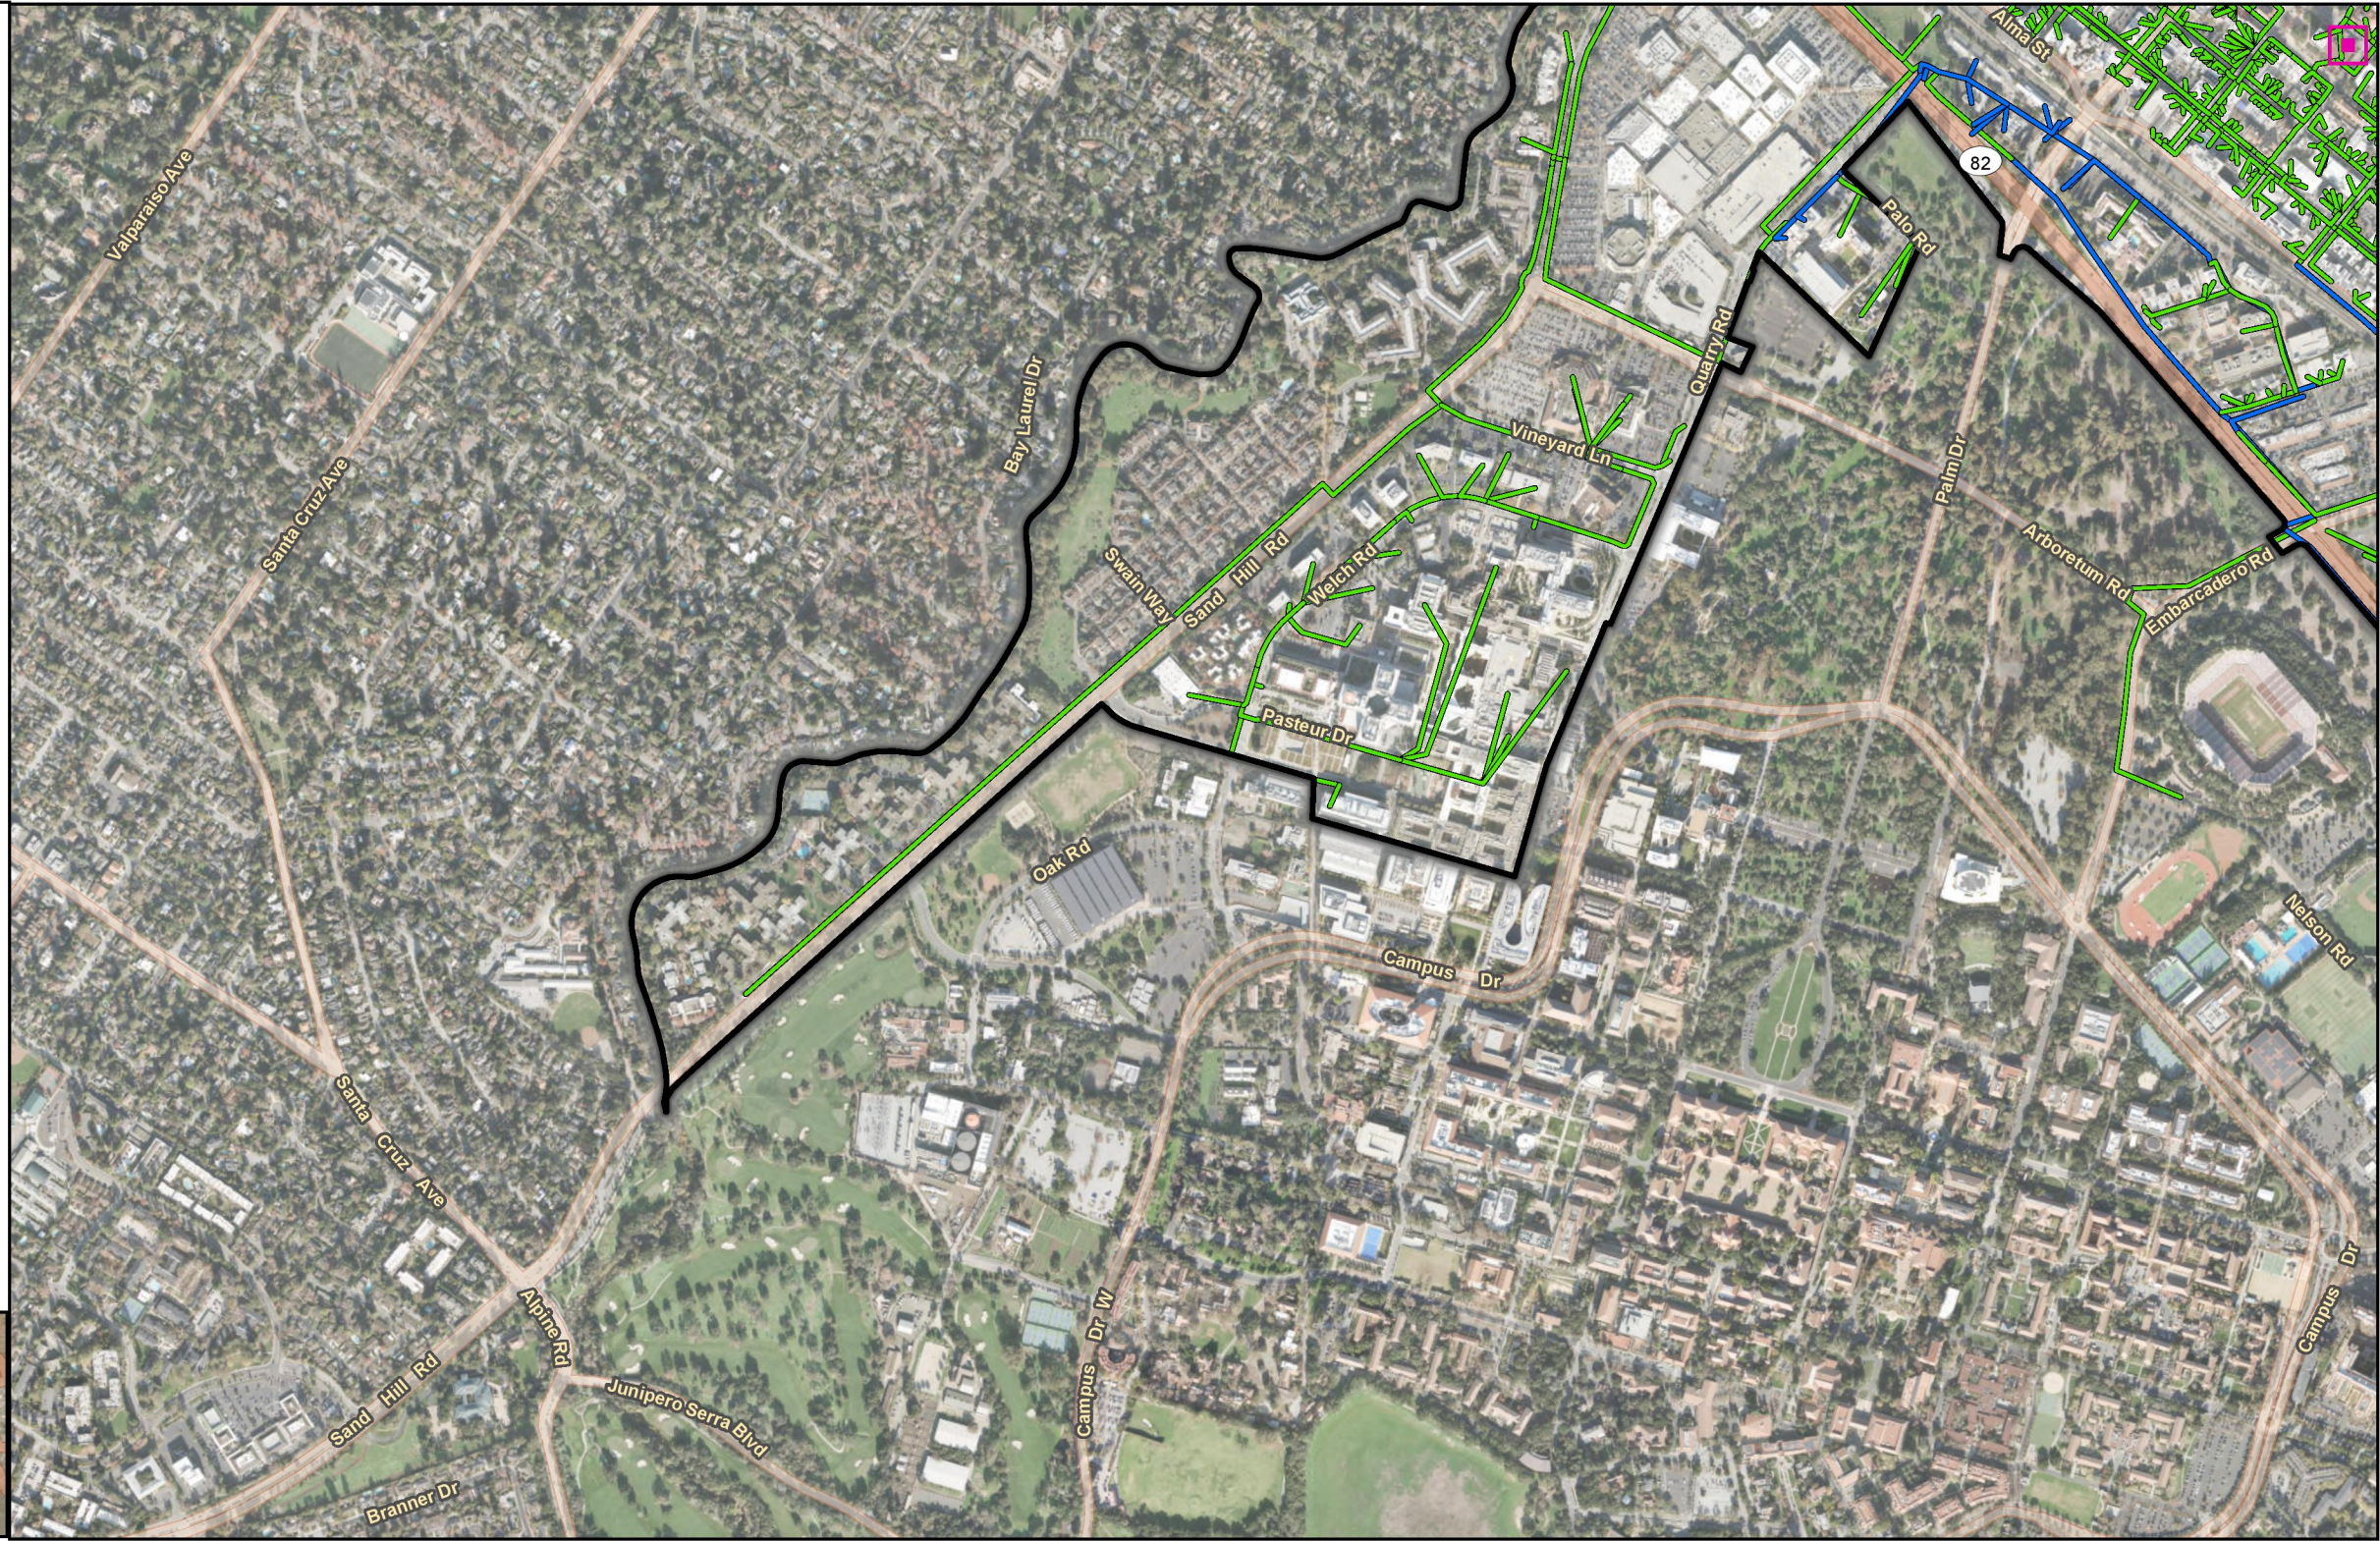

City of Palo Alto
 Fiber HUT
Fiber Optic Cable Placement
— Aerial
— Underground

 City of Palo Alto
Fiber Optic Cable Placement
 Aerial
 Underground

0 500 1,000 N
 Feet

Page 2 of 11

MapExtent

Imagery provided by ESRI and its licensors © 2024.

City of Palo Alto
 Fiber HUT
Fiber Optic Cable Placement
— Aerial
— Underground

City of Palo Alto
 Fiber HUT
Fiber Optic Cable Placement
— Aerial
— Underground

 City of Palo Alto
 Fiber HUT
Fiber Optic Cable Placement
 Aerial
 Underground

City of Palo Alto
Fiber Optic Cable Placement
Aerial
Underground

Page 6 of 11

City of Palo Alto

Fiber Optic Cable Placement

- Aerial
- Underground

0 500 1,000 Feet

Page 7 of 11

MapExtent Imagery provided by ESRI and its licensors © 2024.

25-14894 EPS Fig 2 Project Location

 City of Palo Alto
Fiber Optic Cable Placement
 Aerial
 Underground

0 500 1,000 N
 Feet

Page 8 of 11

MapExtent

Imagery provided by ESRI and its licensors © 2024.

City of Palo Alto
Fiber Optic Cable Placement
— Underground