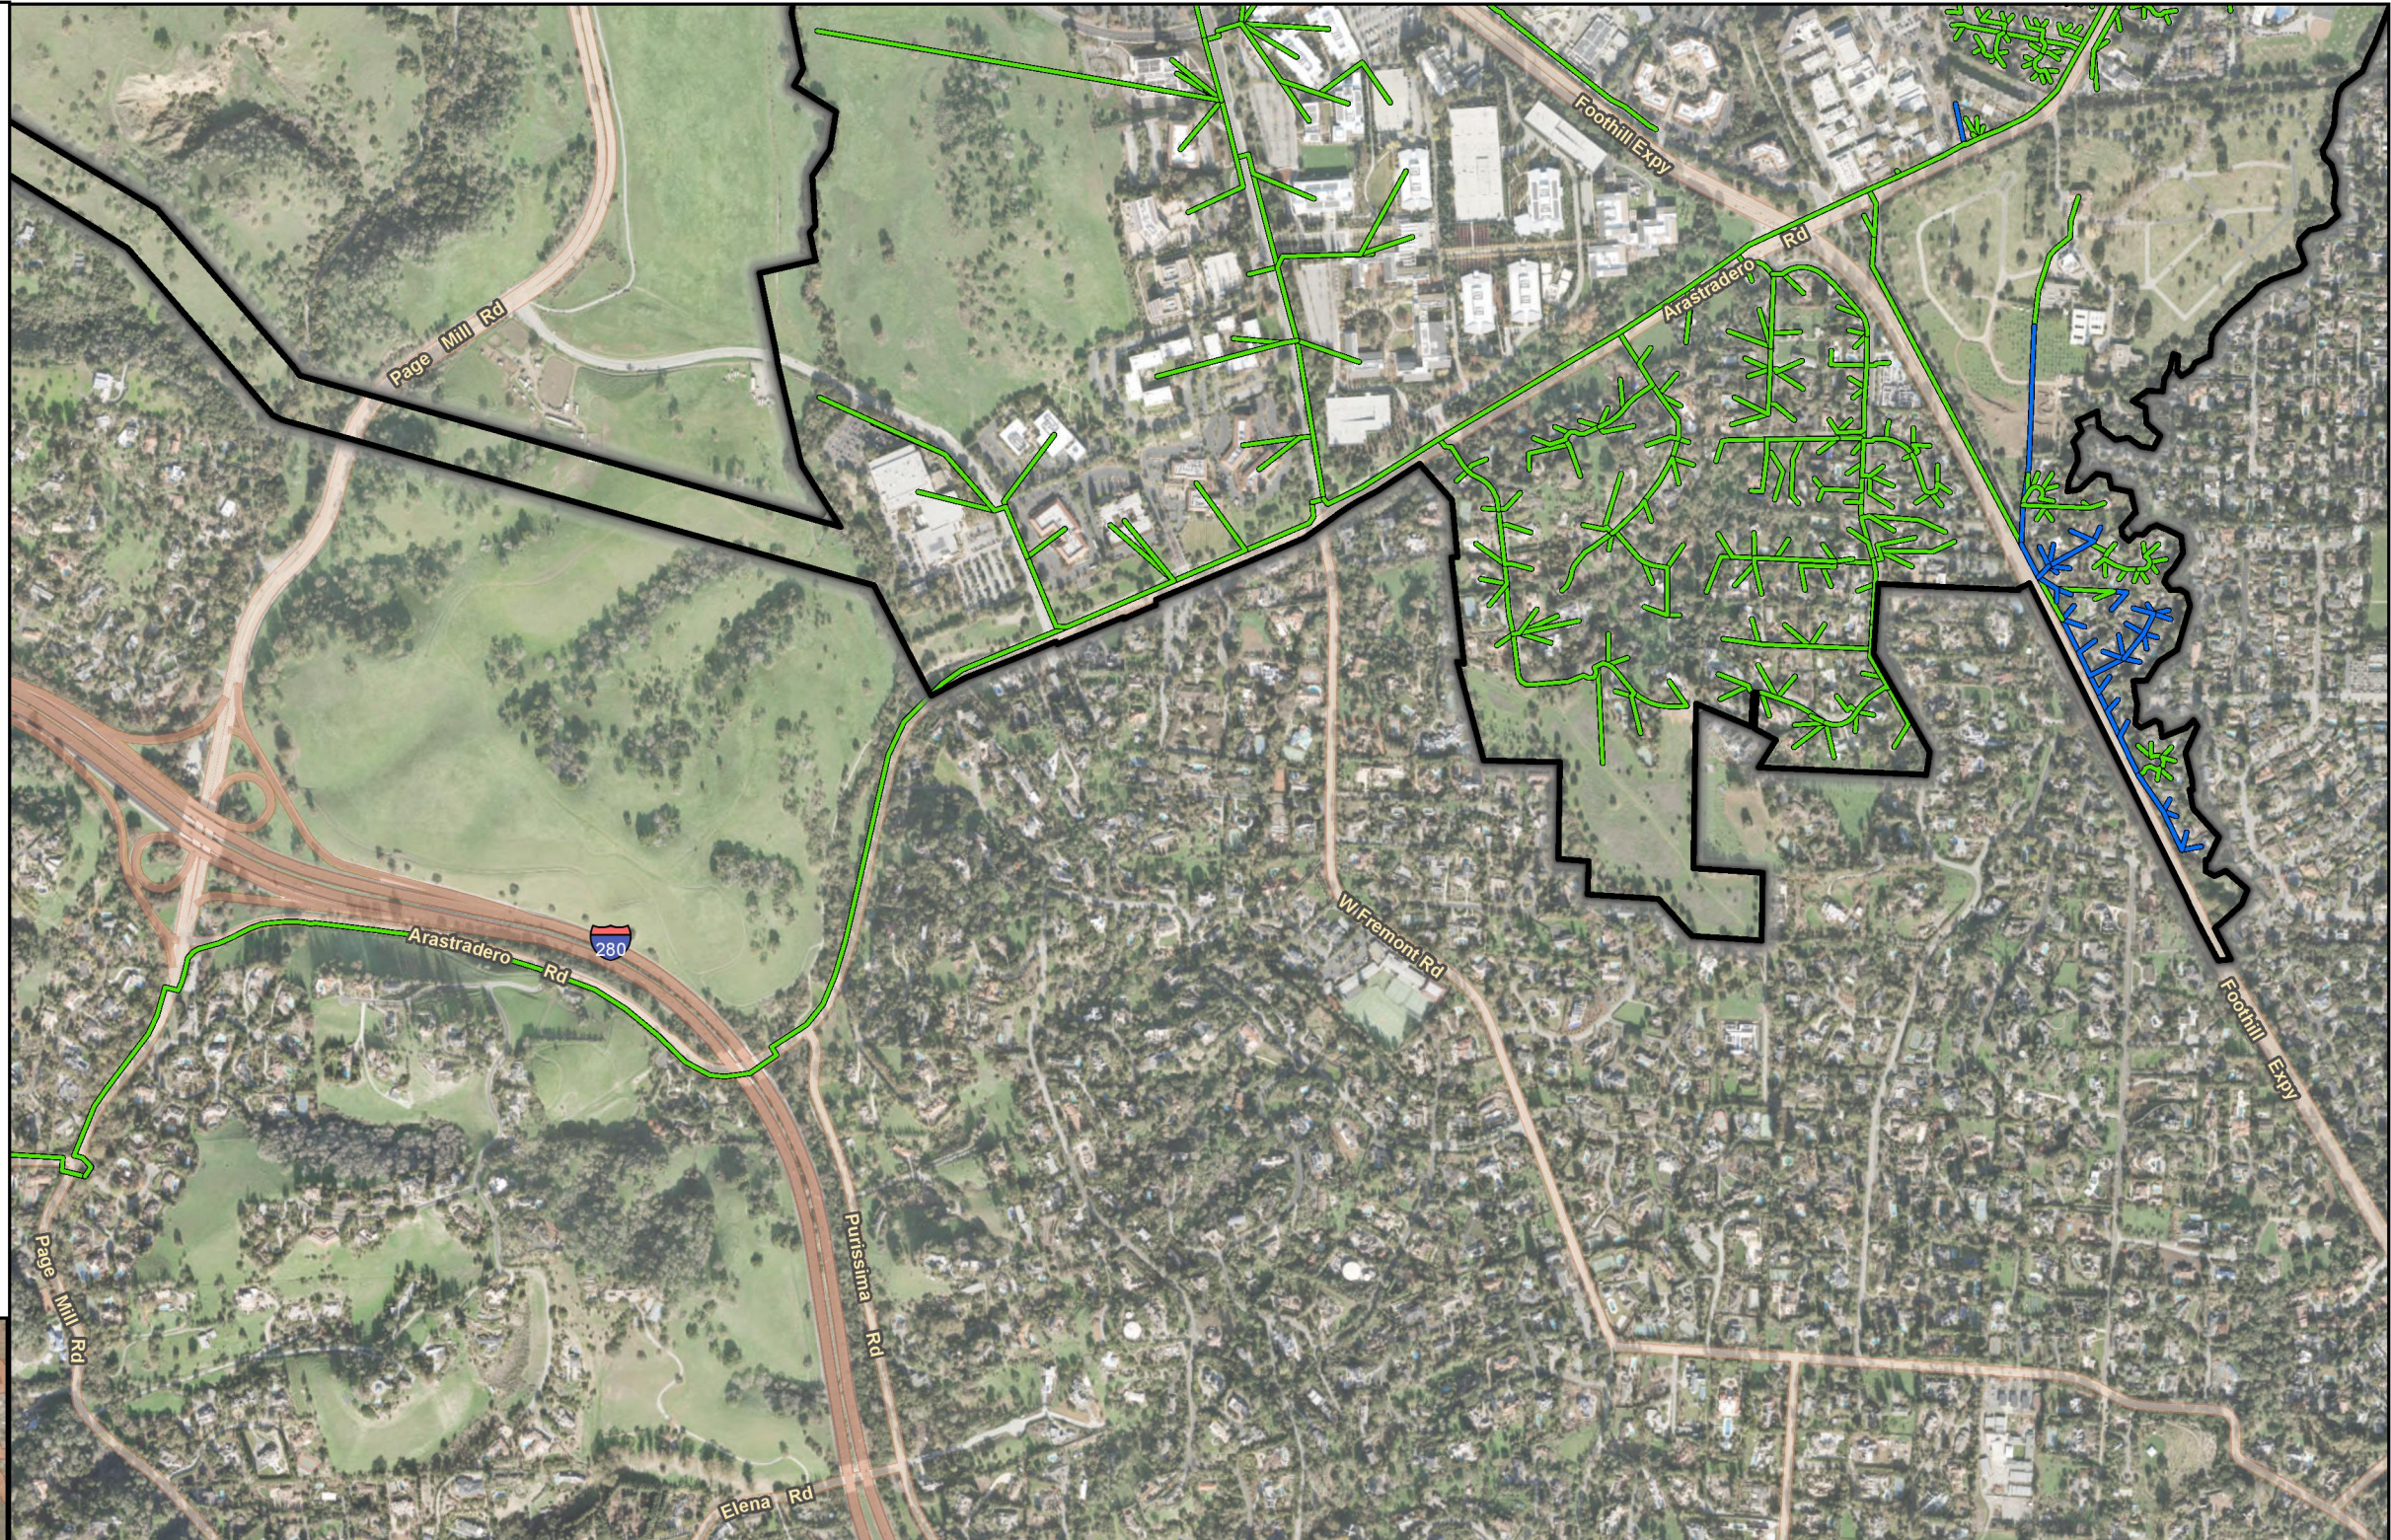

City of Palo Alto
Fiber Optic Cable Placement
Aerial
Underground

Page 6 of 11

City of Palo Alto

Fiber Optic Cable Placement

- Aerial
- Underground

0 500 1,000 Feet

Page 7 of 11

MapExtent Imagery provided by ESRI and its licensors © 2024.

25-14894 EPS Fig 2 Project Location

 City of Palo Alto
Fiber Optic Cable Placement
 Aerial
 Underground

0 500 1,000 N
 Feet

Page 8 of 11

MapExtent

Imagery provided by ESRI and its licensors © 2024.

City of Palo Alto
Fiber Optic Cable Placement
— Underground

0 500 1,000
Feet N

Page 9 of 11

Map Extent

 City of Palo Alto
Fiber Optic Cable Placement
 Aerial
 Underground

0 500 1,000 N
 Feet

Page 10 of 11

MapExtent

Imagery provided by ESRI and its licensors © 2024.