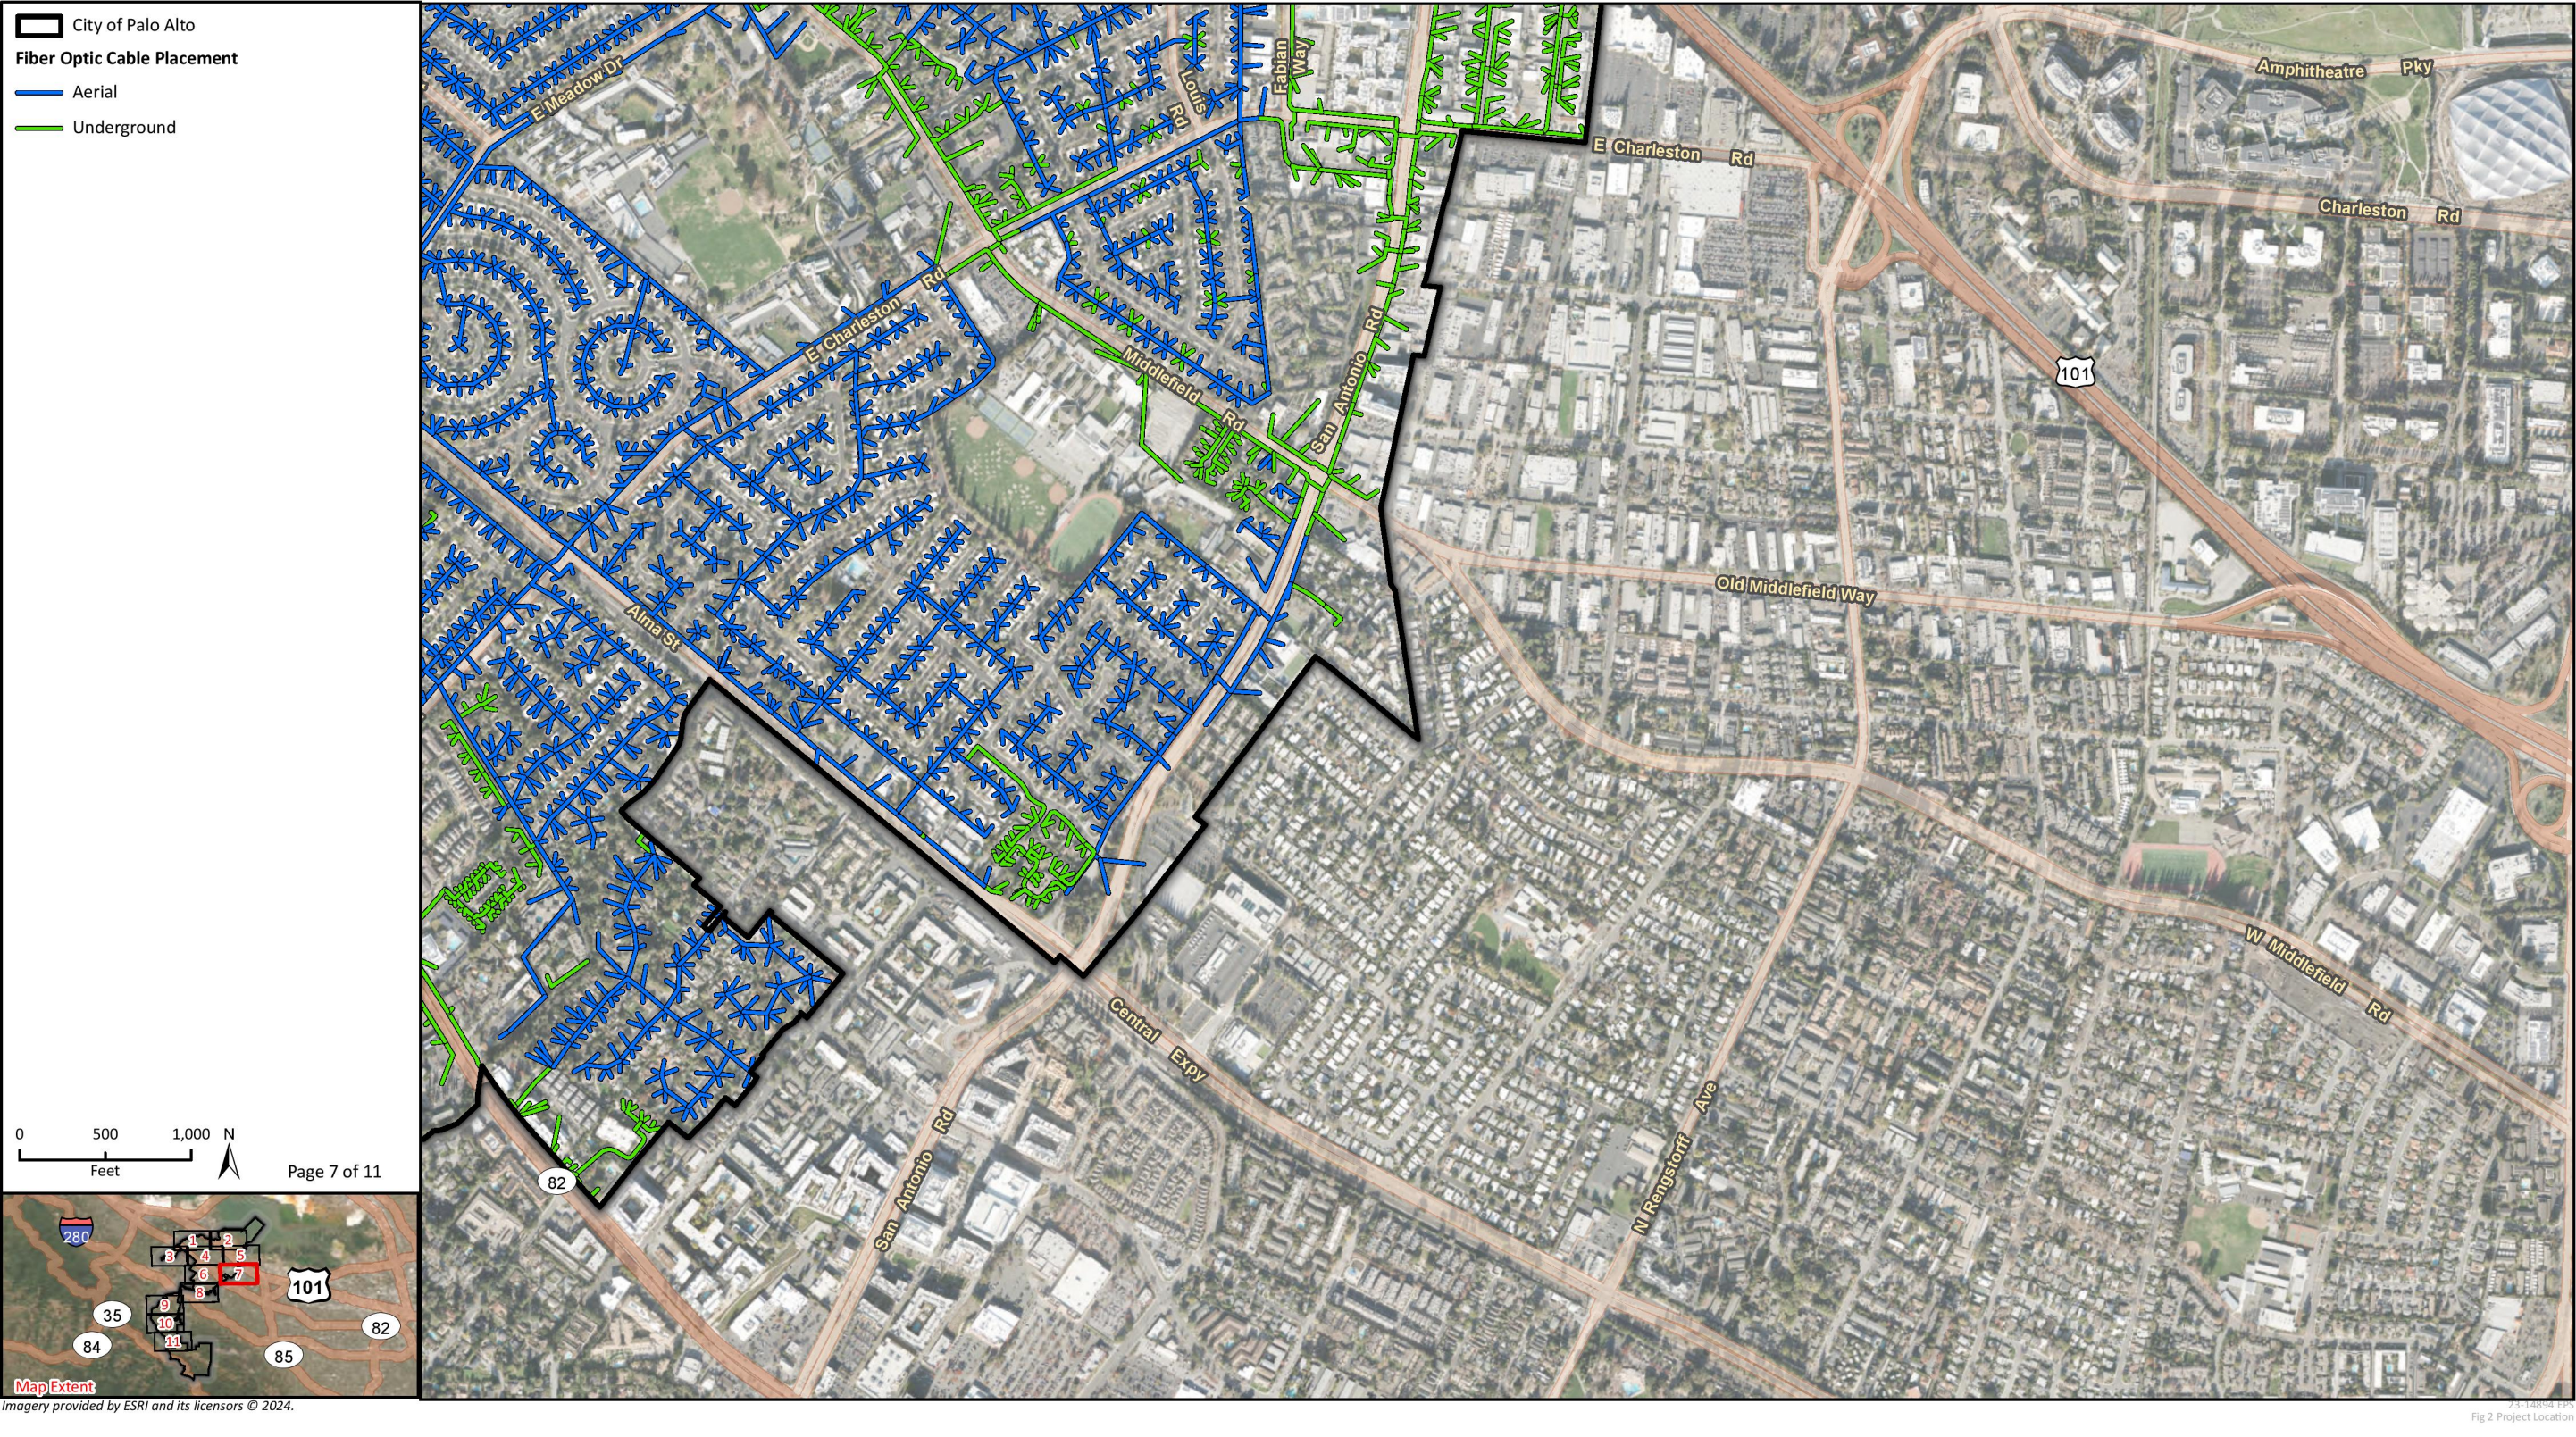

City of Palo Alto
 Fiber HUT
Fiber Optic Cable Placement
— Aerial
— Underground

 City of Palo Alto
Fiber Optic Cable Placement
 Aerial
 Underground

0 500 1,000 N
 Feet

Page 2 of 11

MapExtent

Imagery provided by ESRI and its licensors © 2024.

City of Palo Alto
 Fiber HUT
Fiber Optic Cable Placement
— Aerial
— Underground

City of Palo Alto
 Fiber HUT
Fiber Optic Cable Placement
— Aerial
— Underground

 City of Palo Alto
 Fiber HUT
Fiber Optic Cable Placement
 Aerial
 Underground

City of Palo Alto
Fiber Optic Cable Placement
Aerial
Underground

Page 6 of 11

City of Palo Alto

Fiber Optic Cable Placement

- Aerial
- Underground

0 500 1,000 Feet

Page 7 of 11

MapExtent Imagery provided by ESRI and its licensors © 2024.

25-14894 EPS Fig 2 Project Location

 City of Palo Alto
Fiber Optic Cable Placement
 Aerial
 Underground

0 500 1,000 N
 Feet

Page 8 of 11

MapExtent

Imagery provided by ESRI and its licensors © 2024.

City of Palo Alto
Fiber Optic Cable Placement
— Underground