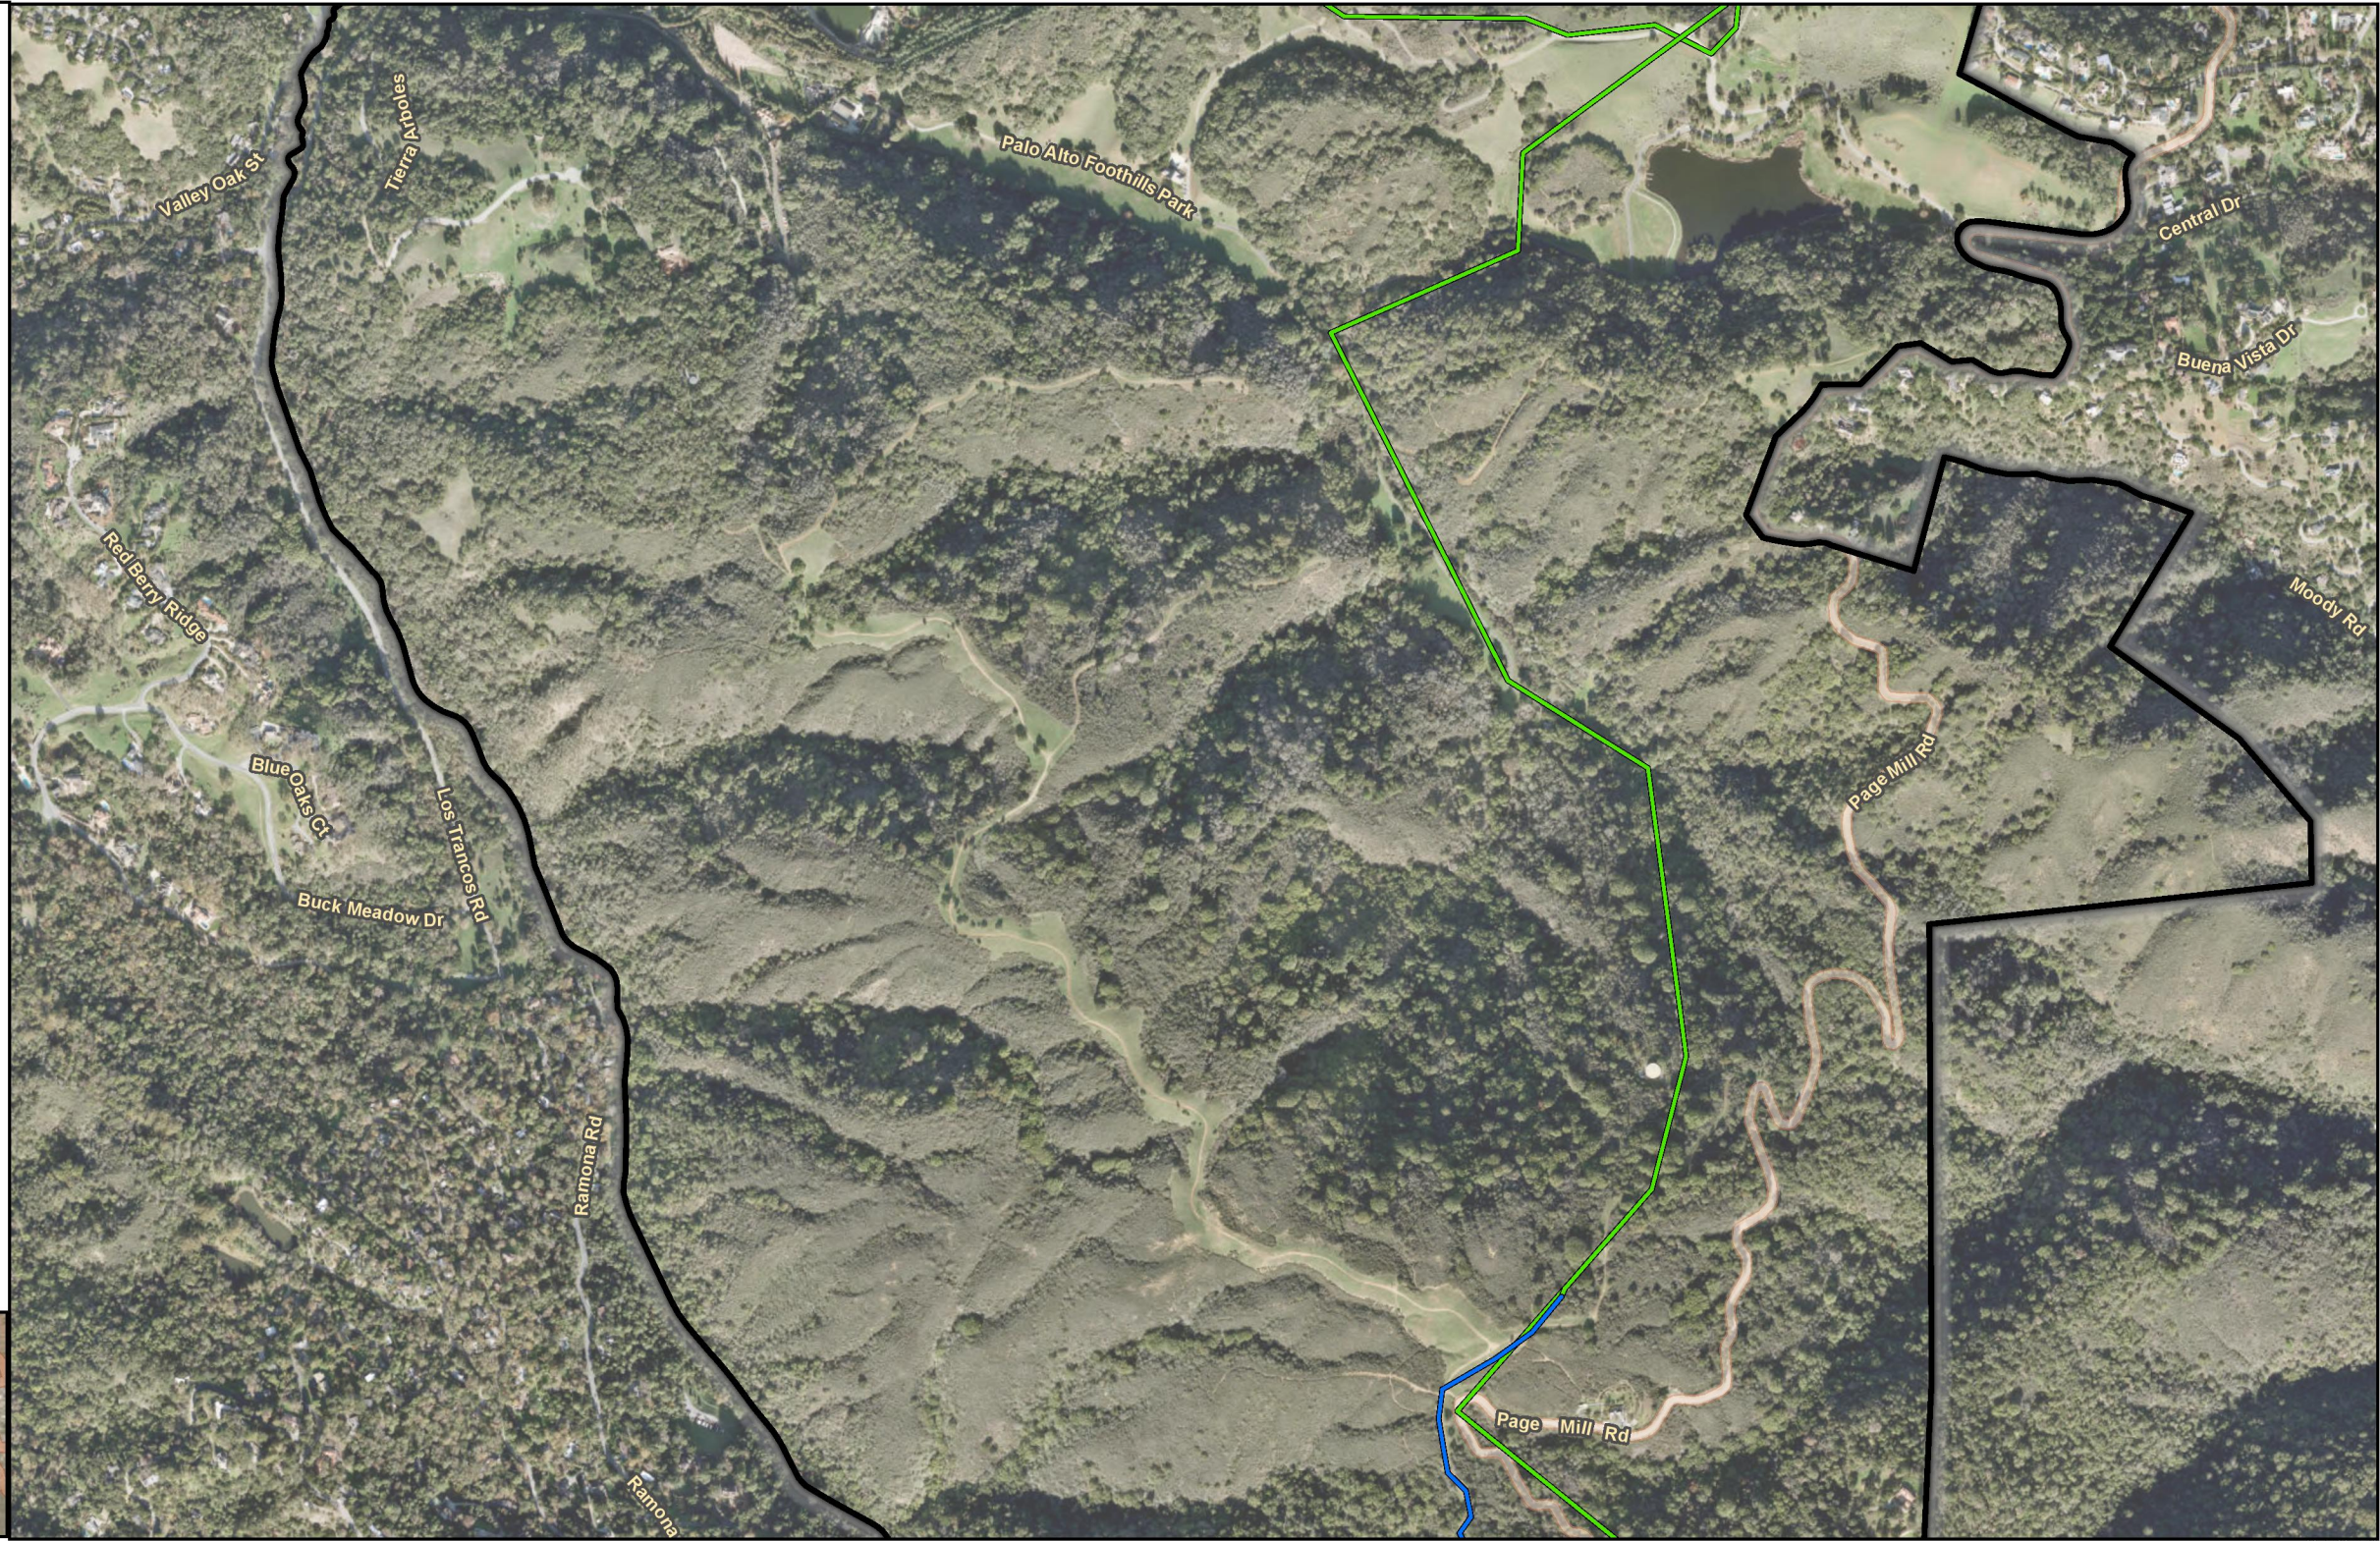

City of Palo Alto
Fiber Optic Cable Placement
Aerial
Underground

Page 6 of 11

City of Palo Alto

Fiber Optic Cable Placement

- Aerial
- Underground

0 500 1,000 Feet

Page 7 of 11

MapExtent Imagery provided by ESRI and its licensors © 2024.

25-14894 EPS Fig 2 Project Location

 City of Palo Alto
Fiber Optic Cable Placement
 Aerial
 Underground

0 500 1,000 N
 Feet

Page 8 of 11

MapExtent

Imagery provided by ESRI and its licensors © 2024.

City of Palo Alto
Fiber Optic Cable Placement
— Underground

0 500 1,000
Feet N

Page 9 of 11

Map Extent

 City of Palo Alto
Fiber Optic Cable Placement
 Aerial
 Underground

0 500 1,000 N
 Feet

Page 10 of 11

MapExtent

Imagery provided by ESRI and its licensors © 2024.

 City of Palo Alto
Fiber Optic Cable Placement
 Aerial
 Underground

0 500 1,000 N
 Feet

Page 11 of 11

Map Extent

Imagery provided by ESRI and its licensors © 2024.