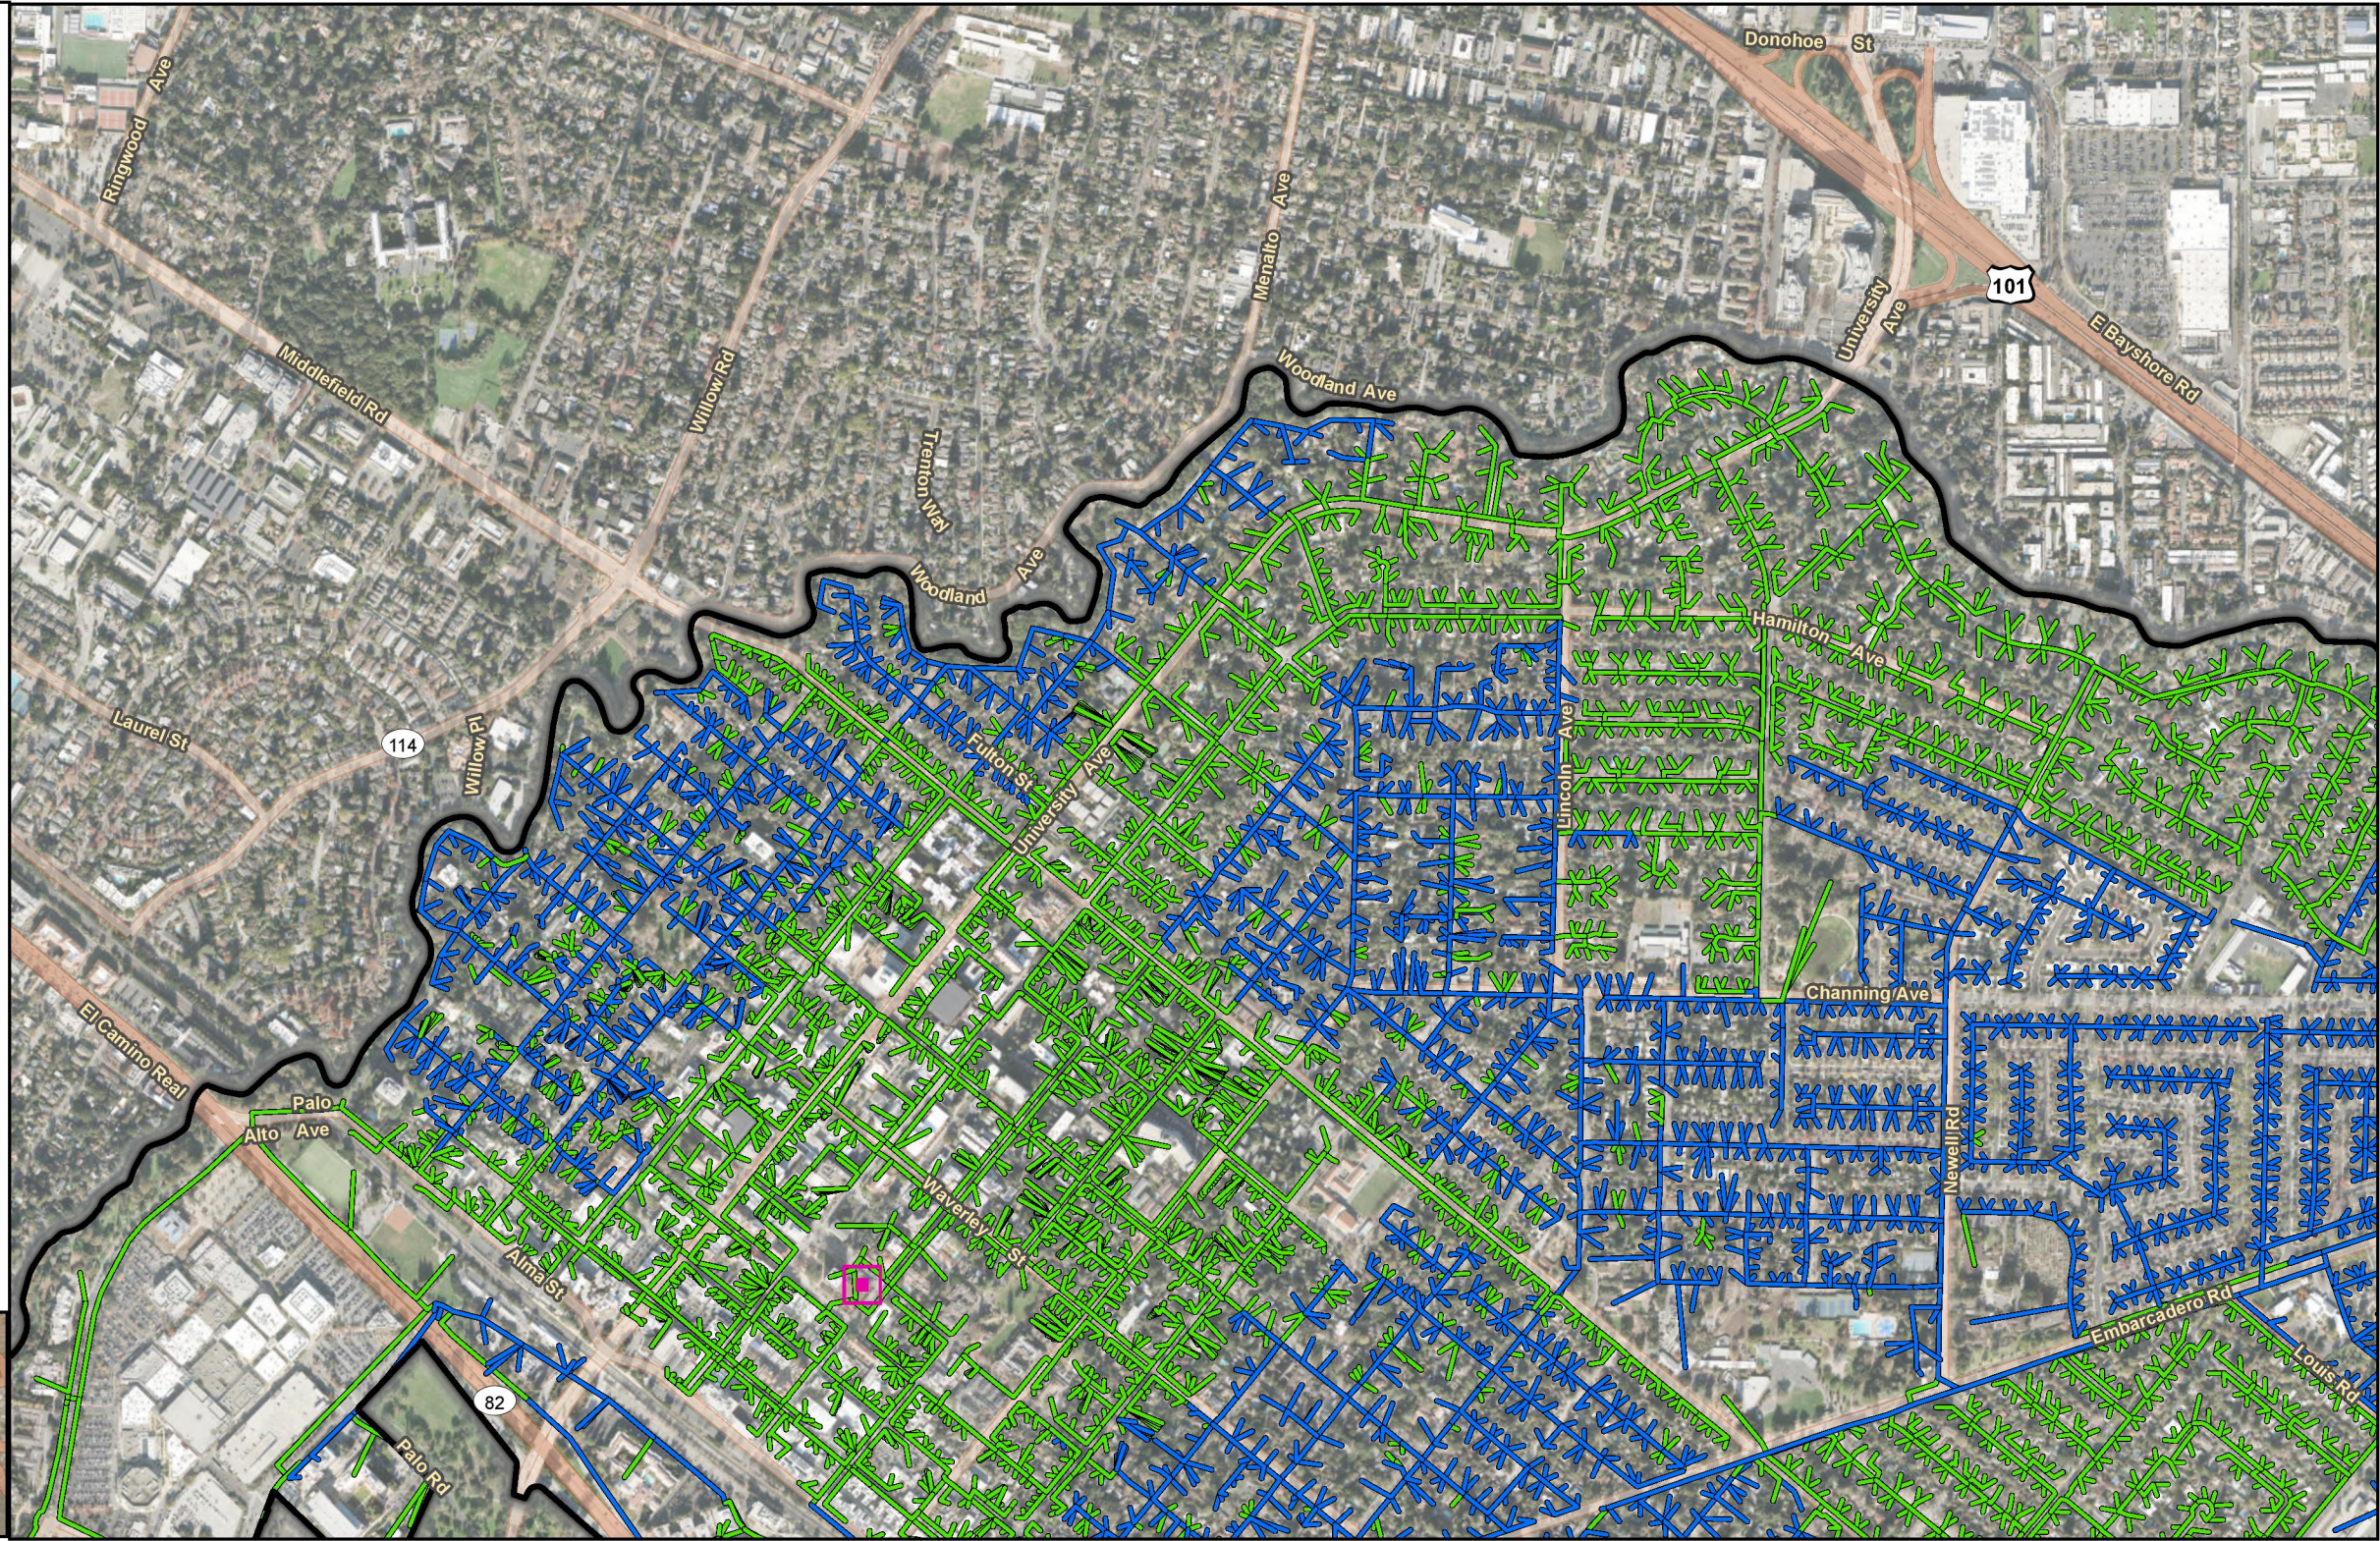

City of Palo Alto
 Fiber HUT
Fiber Optic Cable Placement
— Aerial
— Underground

 City of Palo Alto
Fiber Optic Cable Placement
 Aerial
 Underground

0 500 1,000 N
 Feet

Page 2 of 11

MapExtent

Imagery provided by ESRI and its licensors © 2024.

City of Palo Alto
 Fiber HUT
Fiber Optic Cable Placement
— Aerial
— Underground

City of Palo Alto
 Fiber HUT
Fiber Optic Cable Placement
— Aerial
— Underground

 City of Palo Alto
 Fiber HUT
Fiber Optic Cable Placement
 Aerial
 Underground

City of Palo Alto
Fiber Optic Cable Placement
Aerial
Underground

Page 6 of 11

City of Palo Alto

Fiber Optic Cable Placement

- Aerial
- Underground

0 500 1,000 Feet

Page 7 of 11

MapExtent Imagery provided by ESRI and its licensors © 2024.