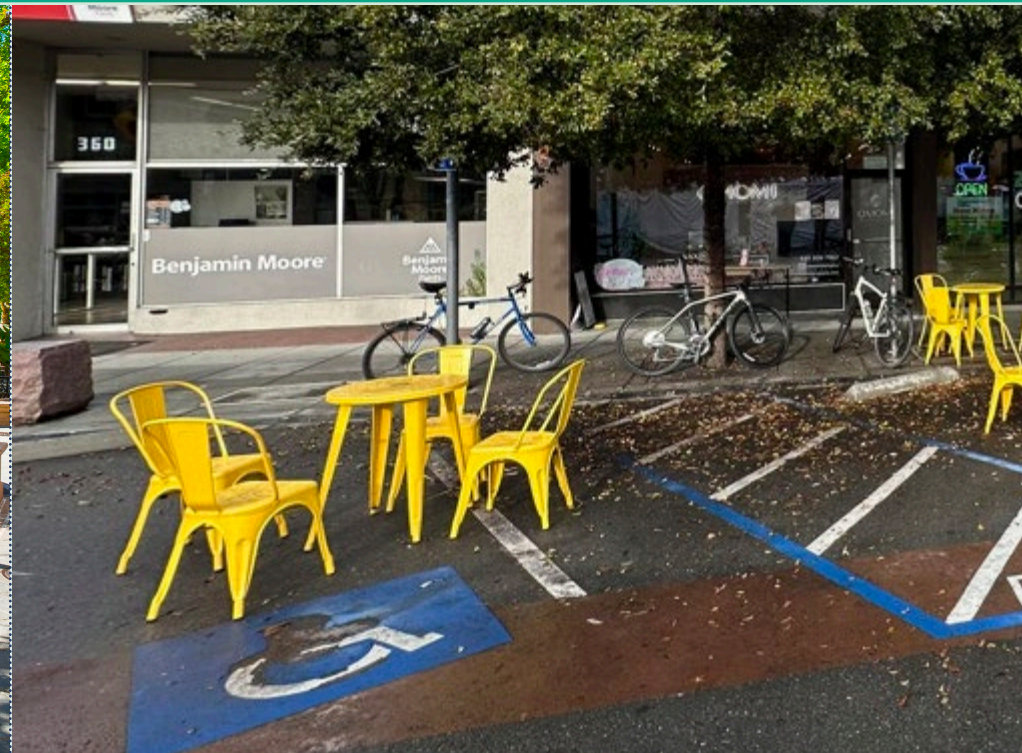

## ACTIVITY: SEATING & OUTDOOR MERCHANDISING

What kind of seating and outdoor merchandising spaces do you want to see on California Ave?

### Seating

#### Single Seating

Sleek and modern

Traditional

Bright and colorful,  
single color

Bright and colorful,  
multi-color

Stools, wood

Stools, metal

#### Group Seating

Picnic table,  
metal/neutral color

Picnic table,  
wood

Bench seating

Low to the ground,  
metal and natural wood

Low to the ground,  
free standing, metal  
and colorful

Low to the ground,  
free standing, wood  
and colorful