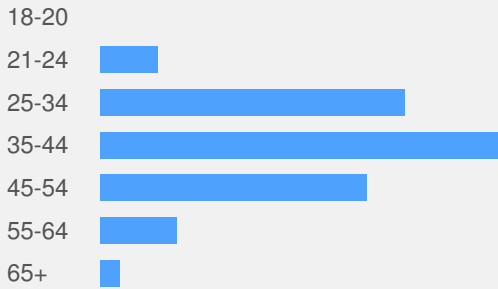

## GROUP STATS across all Twitter and Facebook accounts

Incoming Messages	313	
Sent Messages	70	
New Twitter Followers	41	
New Facebook Fans	37	

**335 INTERACTIONS**   
 BY **218 UNIQUE USERS**   
**107,827 POTENTIAL REACH** 

## TWITTER STATS across all Twitter accounts

### FOLLOWER DEMOGRAPHICS

 **52%** MALE FOLLOWERS  
 **48%** FEMALE FOLLOWERS