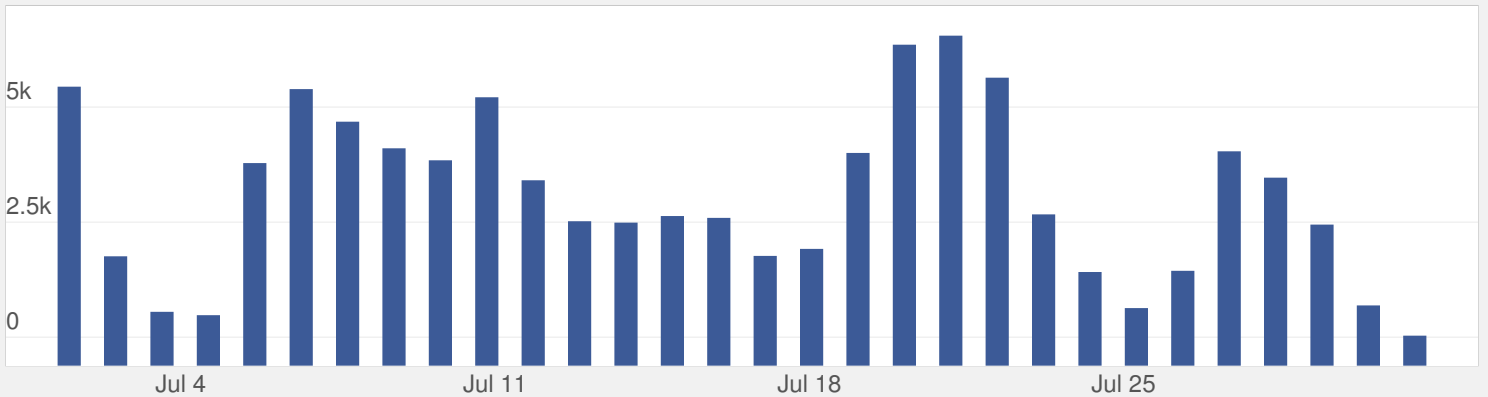

# FACEBOOK STATS across all Facebook pages

## My Facebook Pages

1.77k Total Likes, and 21 people talking about this

### FAN GROWTH

New Fans **28** Unliked your Page **3**

### PAGE IMPRESSIONS

Impressions **91,977** by **24,138** users