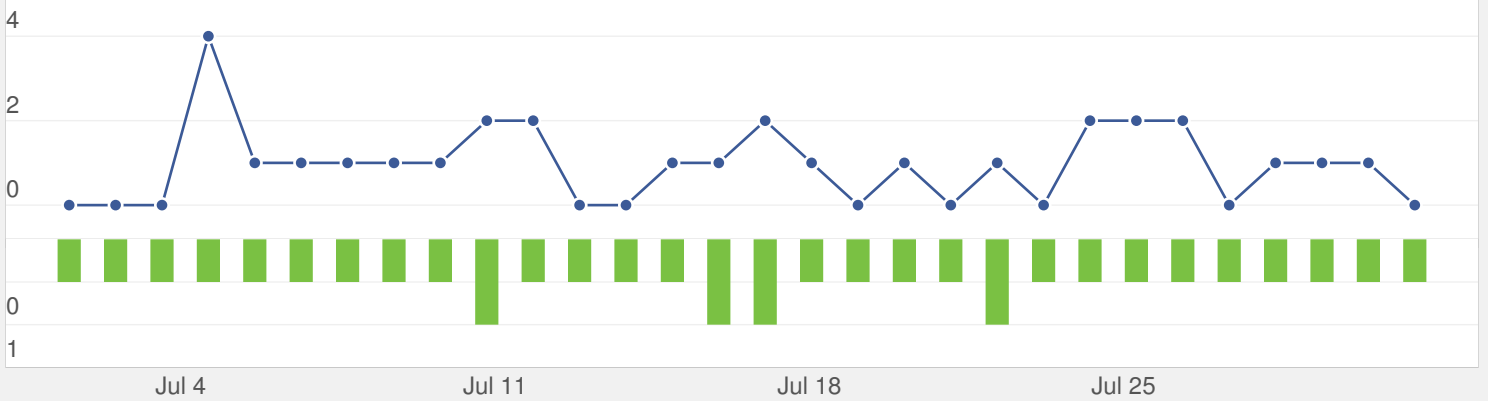

FACEBOOK STATS across all Facebook pages

My Facebook Pages

1.77k Total Likes, and 21 people talking about this

FAN GROWTH

New Fans **28** Unliked your Page **3**

PAGE IMPRESSIONS

Impressions **91,977** by **24,138** users