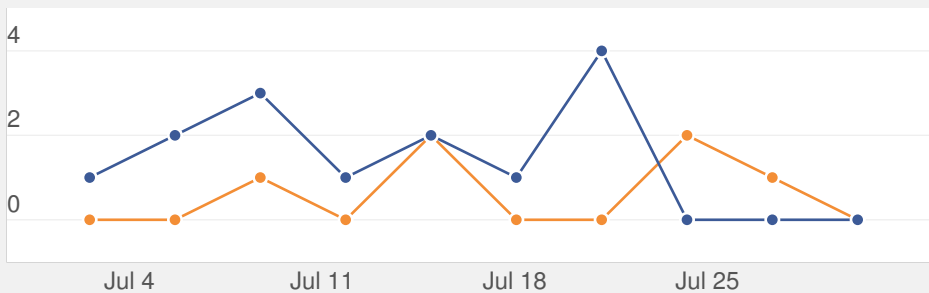

DAILY INTERACTIONS

@MENTIONS 6 **RETWEETS 14**

OUTBOUND TWEET CONTENT

5 Plain Text

11 Links to Pages

12 Photo Links