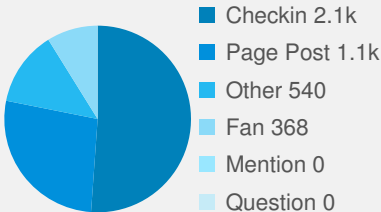

IMPRESSIONS

BY DAY OF WEEK

Day	Avg	Total
Sun	1.8k	9.2k
Mon	1.6k	6.3k
Tue	3.1k	12.5k
Wed	4.8k	19.2k
Thu	4.0k	15.9k
Fri	4.1k	20.4k
Sat	1.7k	8.6k

IMPRESSION DEMOGRAPHICS

Here's a quick breakdown of people engaging with your Facebook Page

AGE & GENDER

Age Group	Male	Female
13-17	1.1k	1.7k
18-24	2.2k	2.6k
25-34	1.3k	2.6k
35-44	1.6k	3.5k
45-54	1.2k	2.6k
55+	877	2.4k

TOP COUNTRIES

Country	Count
United States	22.9k
Korea, South	140
United Kingdom	117
India	97
Israel	96

TOP CITIES

City	Count
Palo Alto, CA	9.7k
Sunnyvale, CA	1.4k
San Jose, CA	1.1k
Mountain View, CA	1.0k
Menlo Park, CA	1.0k