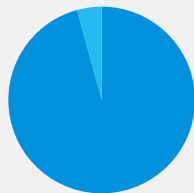

### FAN GROWTH

New Fans **37** Unliked your Page **4**

### PAGE IMPRESSIONS

Impressions **51,629** by 17,019 users

### IMPRESSIONS

- Page Post 1.4k
- Fan 505
- Checkin 241
- Other 35
- Mention 0
- Question 0
- User Post 0
- Coupon 0
- Event 0

- Paid 0
- Organic 49.2k
- Viral 2.2k