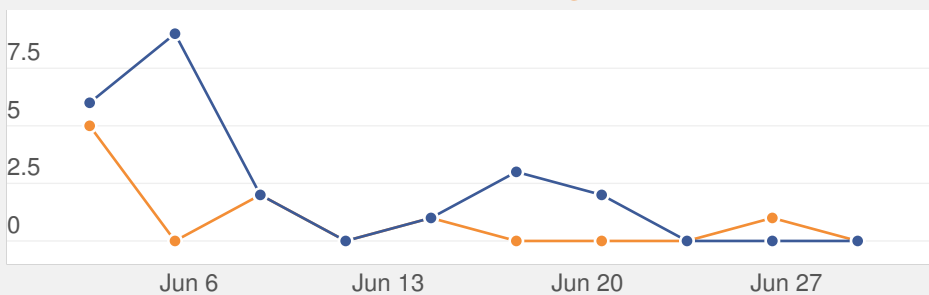

### FOLLOWER DEMOGRAPHICS

 **52%** MALE FOLLOWERS  
 **48%** FEMALE FOLLOWERS

### TWITTER STATS

 **41**  
 New Twitter Followers in this time period

 **13**  
 Link Clicks

 **9**  
 Mentions

 **23**  
 Retweets

### DAILY INTERACTIONS

**@MENTIONS 9** **RETWEETS 23**