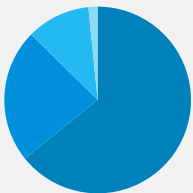

FACEBOOK STATS across all Facebook pages

My Facebook Pages

1.78k Total Likes, and 37 people talking about this

FAN GROWTH

New Fans **37** Unliked your Page **4**

PAGE IMPRESSIONS

Impressions **51,629** by 17,019 users

IMPRESSIONS

- Page Post 1.4k
- Fan 505
- Checkin 241
- Other 35
- Mention 0
- Question 0
- User Post 0
- Coupon 0
- Event 0

- Paid 0
- Organic 49.2k
- Viral 2.2k

BY DAY OF WEEK

Day	Avg	Total
Sun	1.2k	4.7k
Mon	822.5	3.3k
Tue	1.5k	5.9k
Wed	2.2k	10.8k
Thu	2.9k	14.3k
Fri	2.0k	8.0k
Sat	1.2k	4.7k

IMPRESSION DEMOGRAPHICS

Here's a quick breakdown of people engaging with your Facebook Page

AGE & GENDER

Age Group	Male	Female
13-17	506 / 1.0k	
18-24	1.1k / 1.6k	
25-34	913 / 2.0k	
35-44	1.1k / 2.8k	
45-54	900 / 2.0k	
55+	711 / 1.7k	

TOP COUNTRIES

United States	16.0k
United Kingdom	78
Canada	68
India	65
Taiwan	52

TOP CITIES

Palo Alto, CA	6.9k
Sunnyvale, CA	1.1k
San Jose, CA	847
Mountain View, CA	726
Menlo Park, CA	630