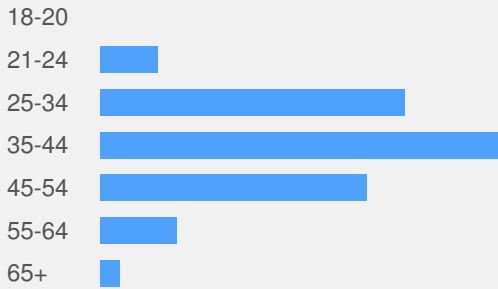

GROUP REPORT from July 1, 2016 - July 31, 2016

@PaloAltoLibrary

Palo Alto City Library

GROUP STATS across all Twitter and Facebook accounts

Incoming Messages	461	
Sent Messages	66	
New Twitter Followers	47	
New Facebook Fans	28	

474 INTERACTIONS
BY **253** UNIQUE USERS
121,069 POTENTIAL REACH

TWITTER STATS across all Twitter accounts

FOLLOWER DEMOGRAPHICS

52% MALE FOLLOWERS
48% FEMALE FOLLOWERS

TWITTER STATS

47
New Twitter Followers in this time period

12 Link Clicks
6 Mentions
14 Retweets