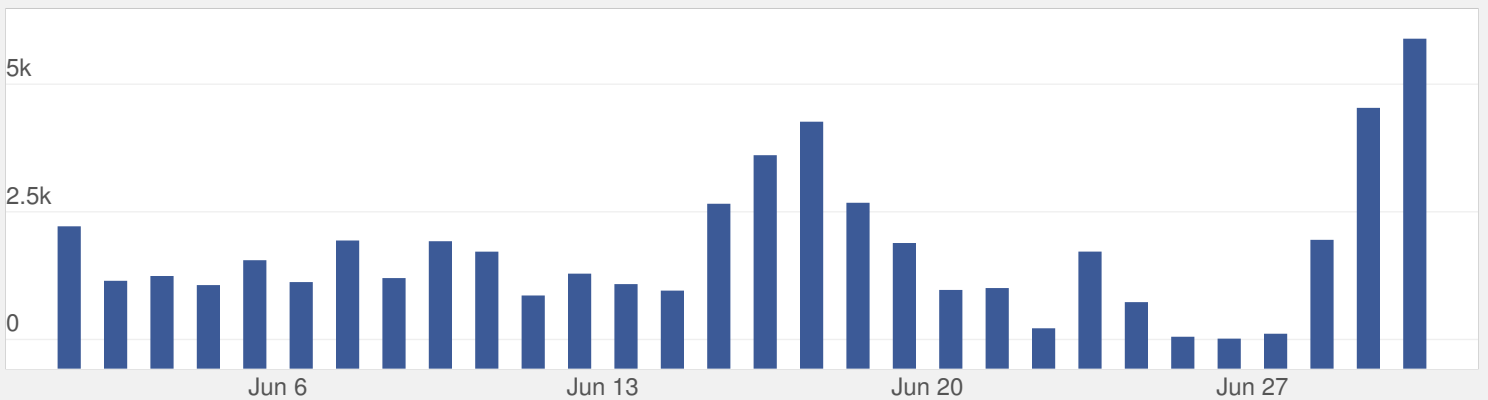

## My Facebook Pages

1.78k Total Likes, and 37 people talking about this

### FAN GROWTH

New Fans **37** Unliked your Page **4**

### PAGE IMPRESSIONS

Impressions **51,629** by 17,019 users