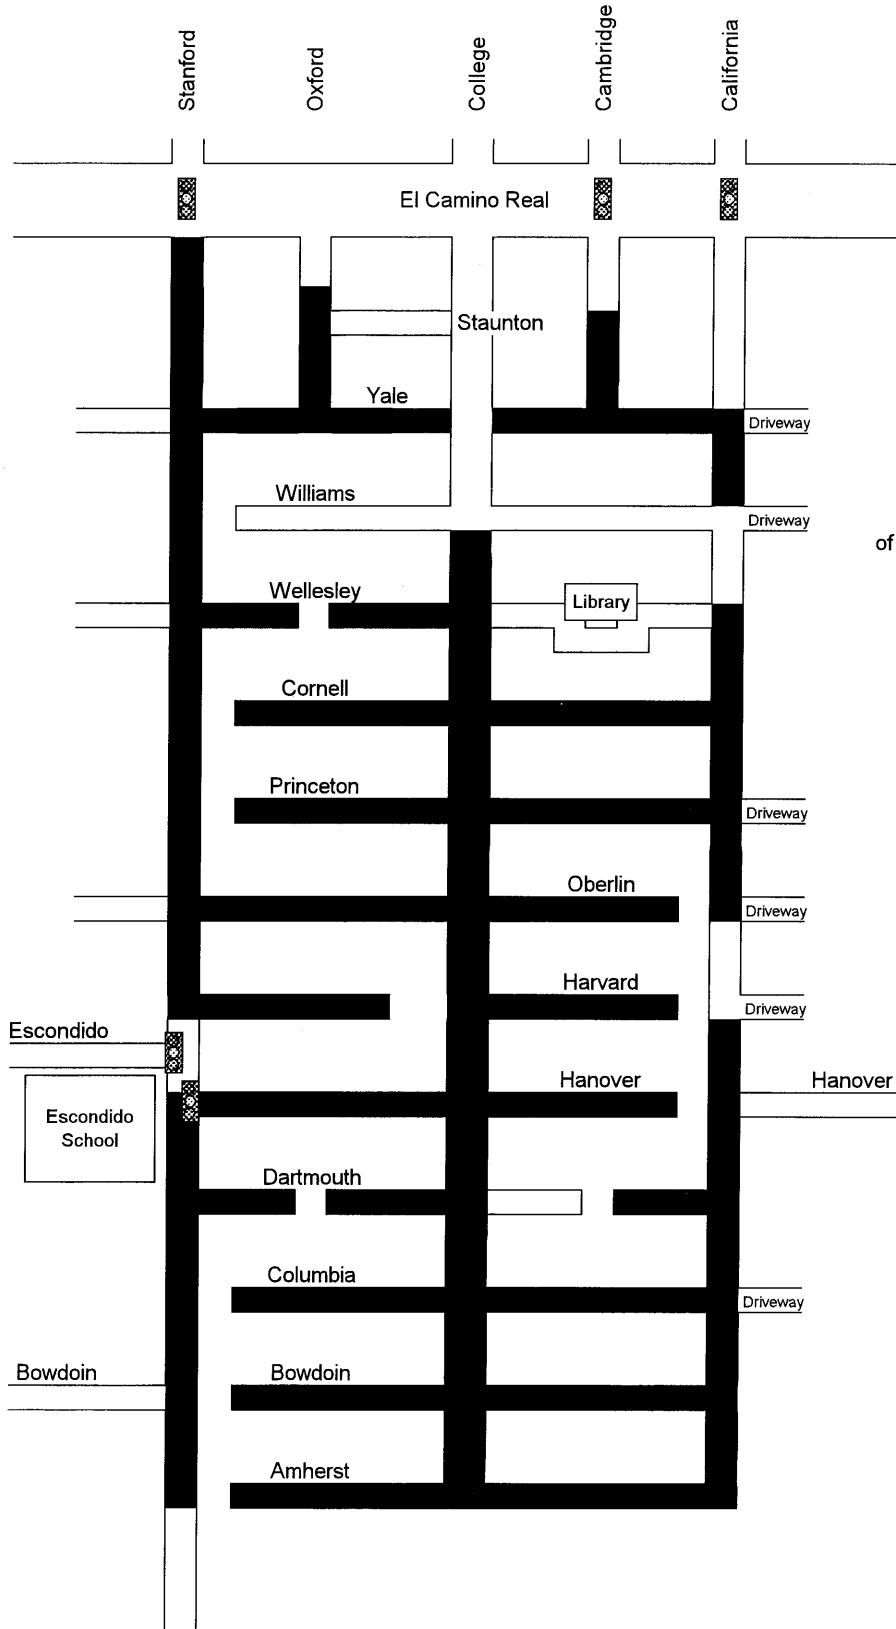

UPDATED COLLEGE TERRACE RESIDENTIAL PARKING PERMIT PROGRAM (RPPP)
 (September 22, 2009)

LEGEND

■ RPPP enforcement area

(Represents 51% of the number of households on a block that voted "yes")